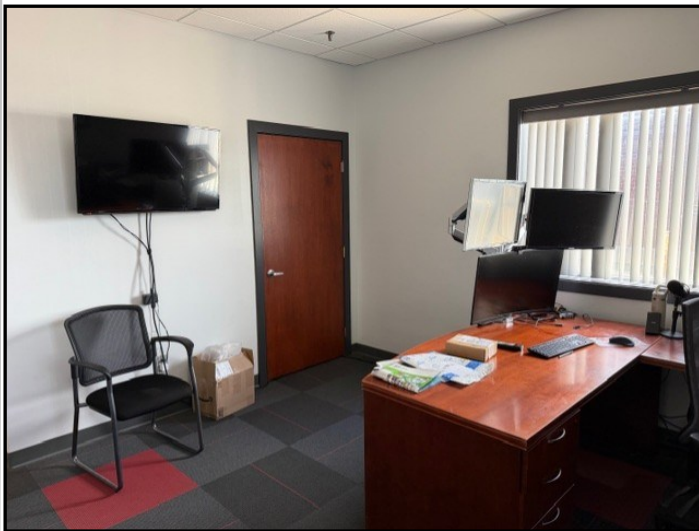

65,620 SF WAREHOUSE—DES MOINES, IA

1515 E. Euclid Avenue
Des Moines, IA 50315

FOR SALE

65,620 SF WAREHOUSE—DES MOINES, IA

1515 E. Euclid Avenue
Des Moines, IA 50315

FOR SALE

The Siedenburg Group
1350 NW 138th Street, Suite 450
Clive, Iowa 50325
www.siedenburg.com