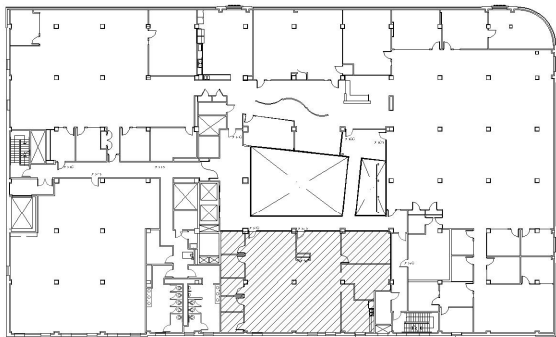

USEABLE AREA: 2,661 SF
RENTABLE AREA: 2,980 SF

 BUILDING KEY
NO SCALE

517-903-EYDE (3933)