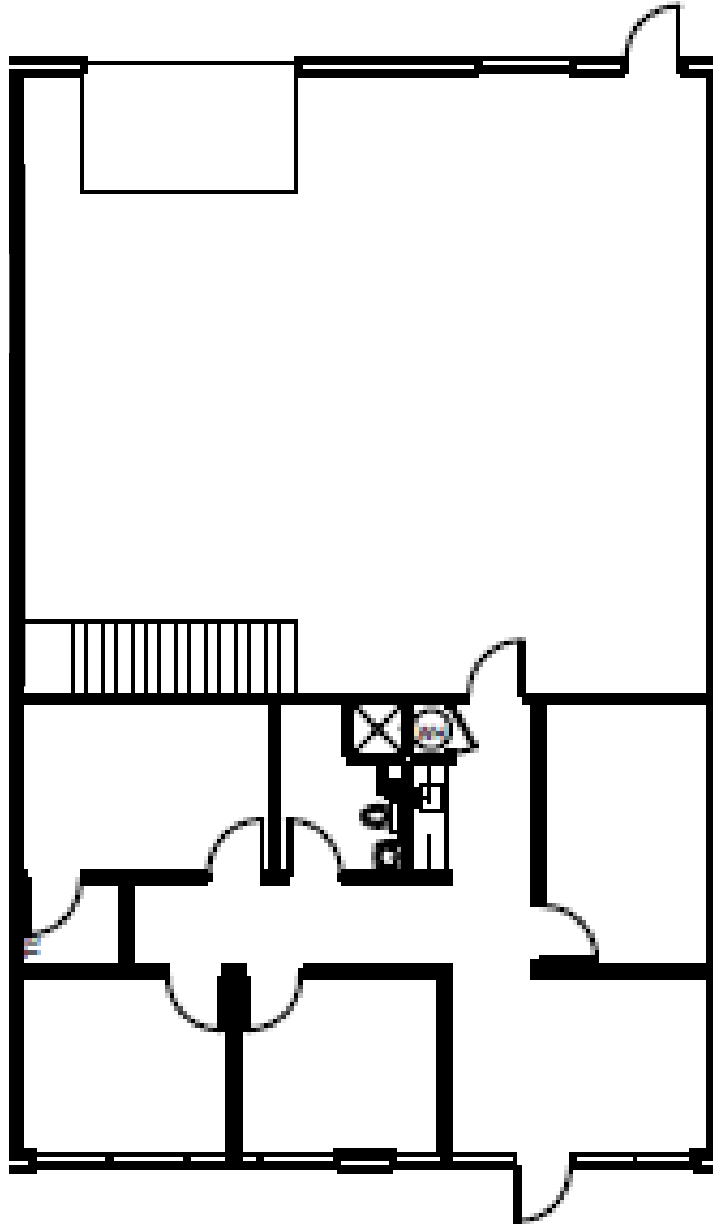

2,409 SF AVAILABLE

5202 Bellewood Court
Suite 104
Buford, Georgia 30518

OWNED BY:

FOR LEASE

PROPERTY INFORMATION

Total Size: 2,409 SF
Office: 1,021 SF
Warehouse: 1,388 SF
Loading: One (1) Grade Level Door
Clear Height: 16'
Available: Immediately

2,409 SF AVAILABLE

5202 Bellewood Court
Suite 104
Buford, Georgia 30518

FLOOR PLAN

For more information, please contact:

TREY WEGHORST

Office: (770) 264 - 9420
Cell: (404) 276 - 9314
tweghorst@apexindustrialre.com