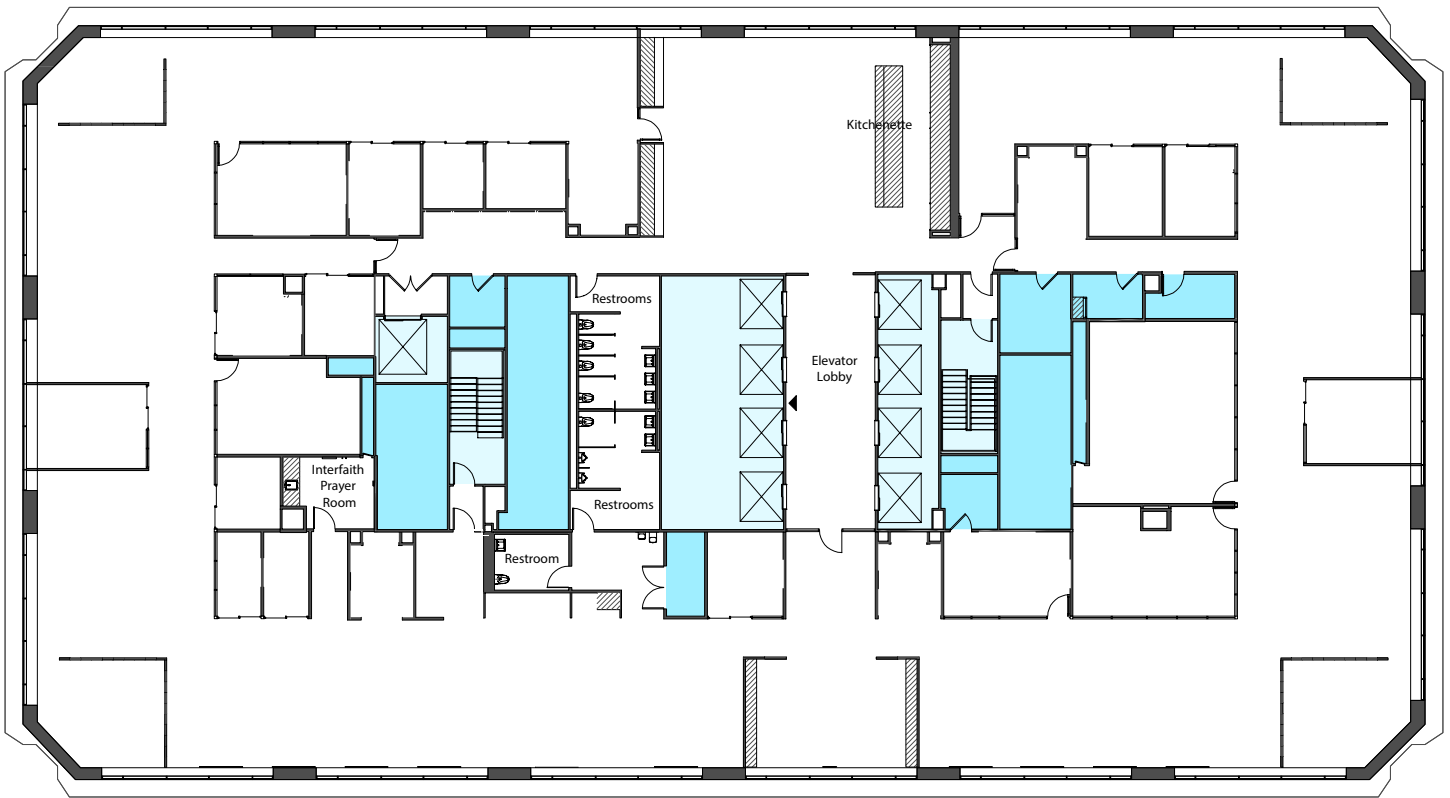

1600 SEVENTH

8TH FLOOR 20,900 RSF

CONTACT INFORMATION

LLOYD LOW
+1 206 607 1796
lloyd.low@jll.com

CLEITA HARVEY
+1 206 607 1794
cleita.harvey@jll.com

BAILEY HALLIS
+1 206 777 5203
bailey.hallis@jll.com

Although information has been obtained from sources deemed reliable, neither Owner nor JLL makes any guarantees, warranties or representations, express or implied, as to the completeness or accuracy as to the information contained herein. Any projections, opinions, assumptions or estimates used are for example only. There may be differences between projected and actual results, and those differences may be material. The Property may be withdrawn without notice. Neither Owner nor JLL accepts any liability for any loss or damage suffered by any party resulting from reliance on this information. If the recipient of this information has signed a confidentiality agreement regarding this matter, this information is subject to the terms of that agreement. © 2024 Jones Lang LaSalle IP, Inc. All rights reserved.