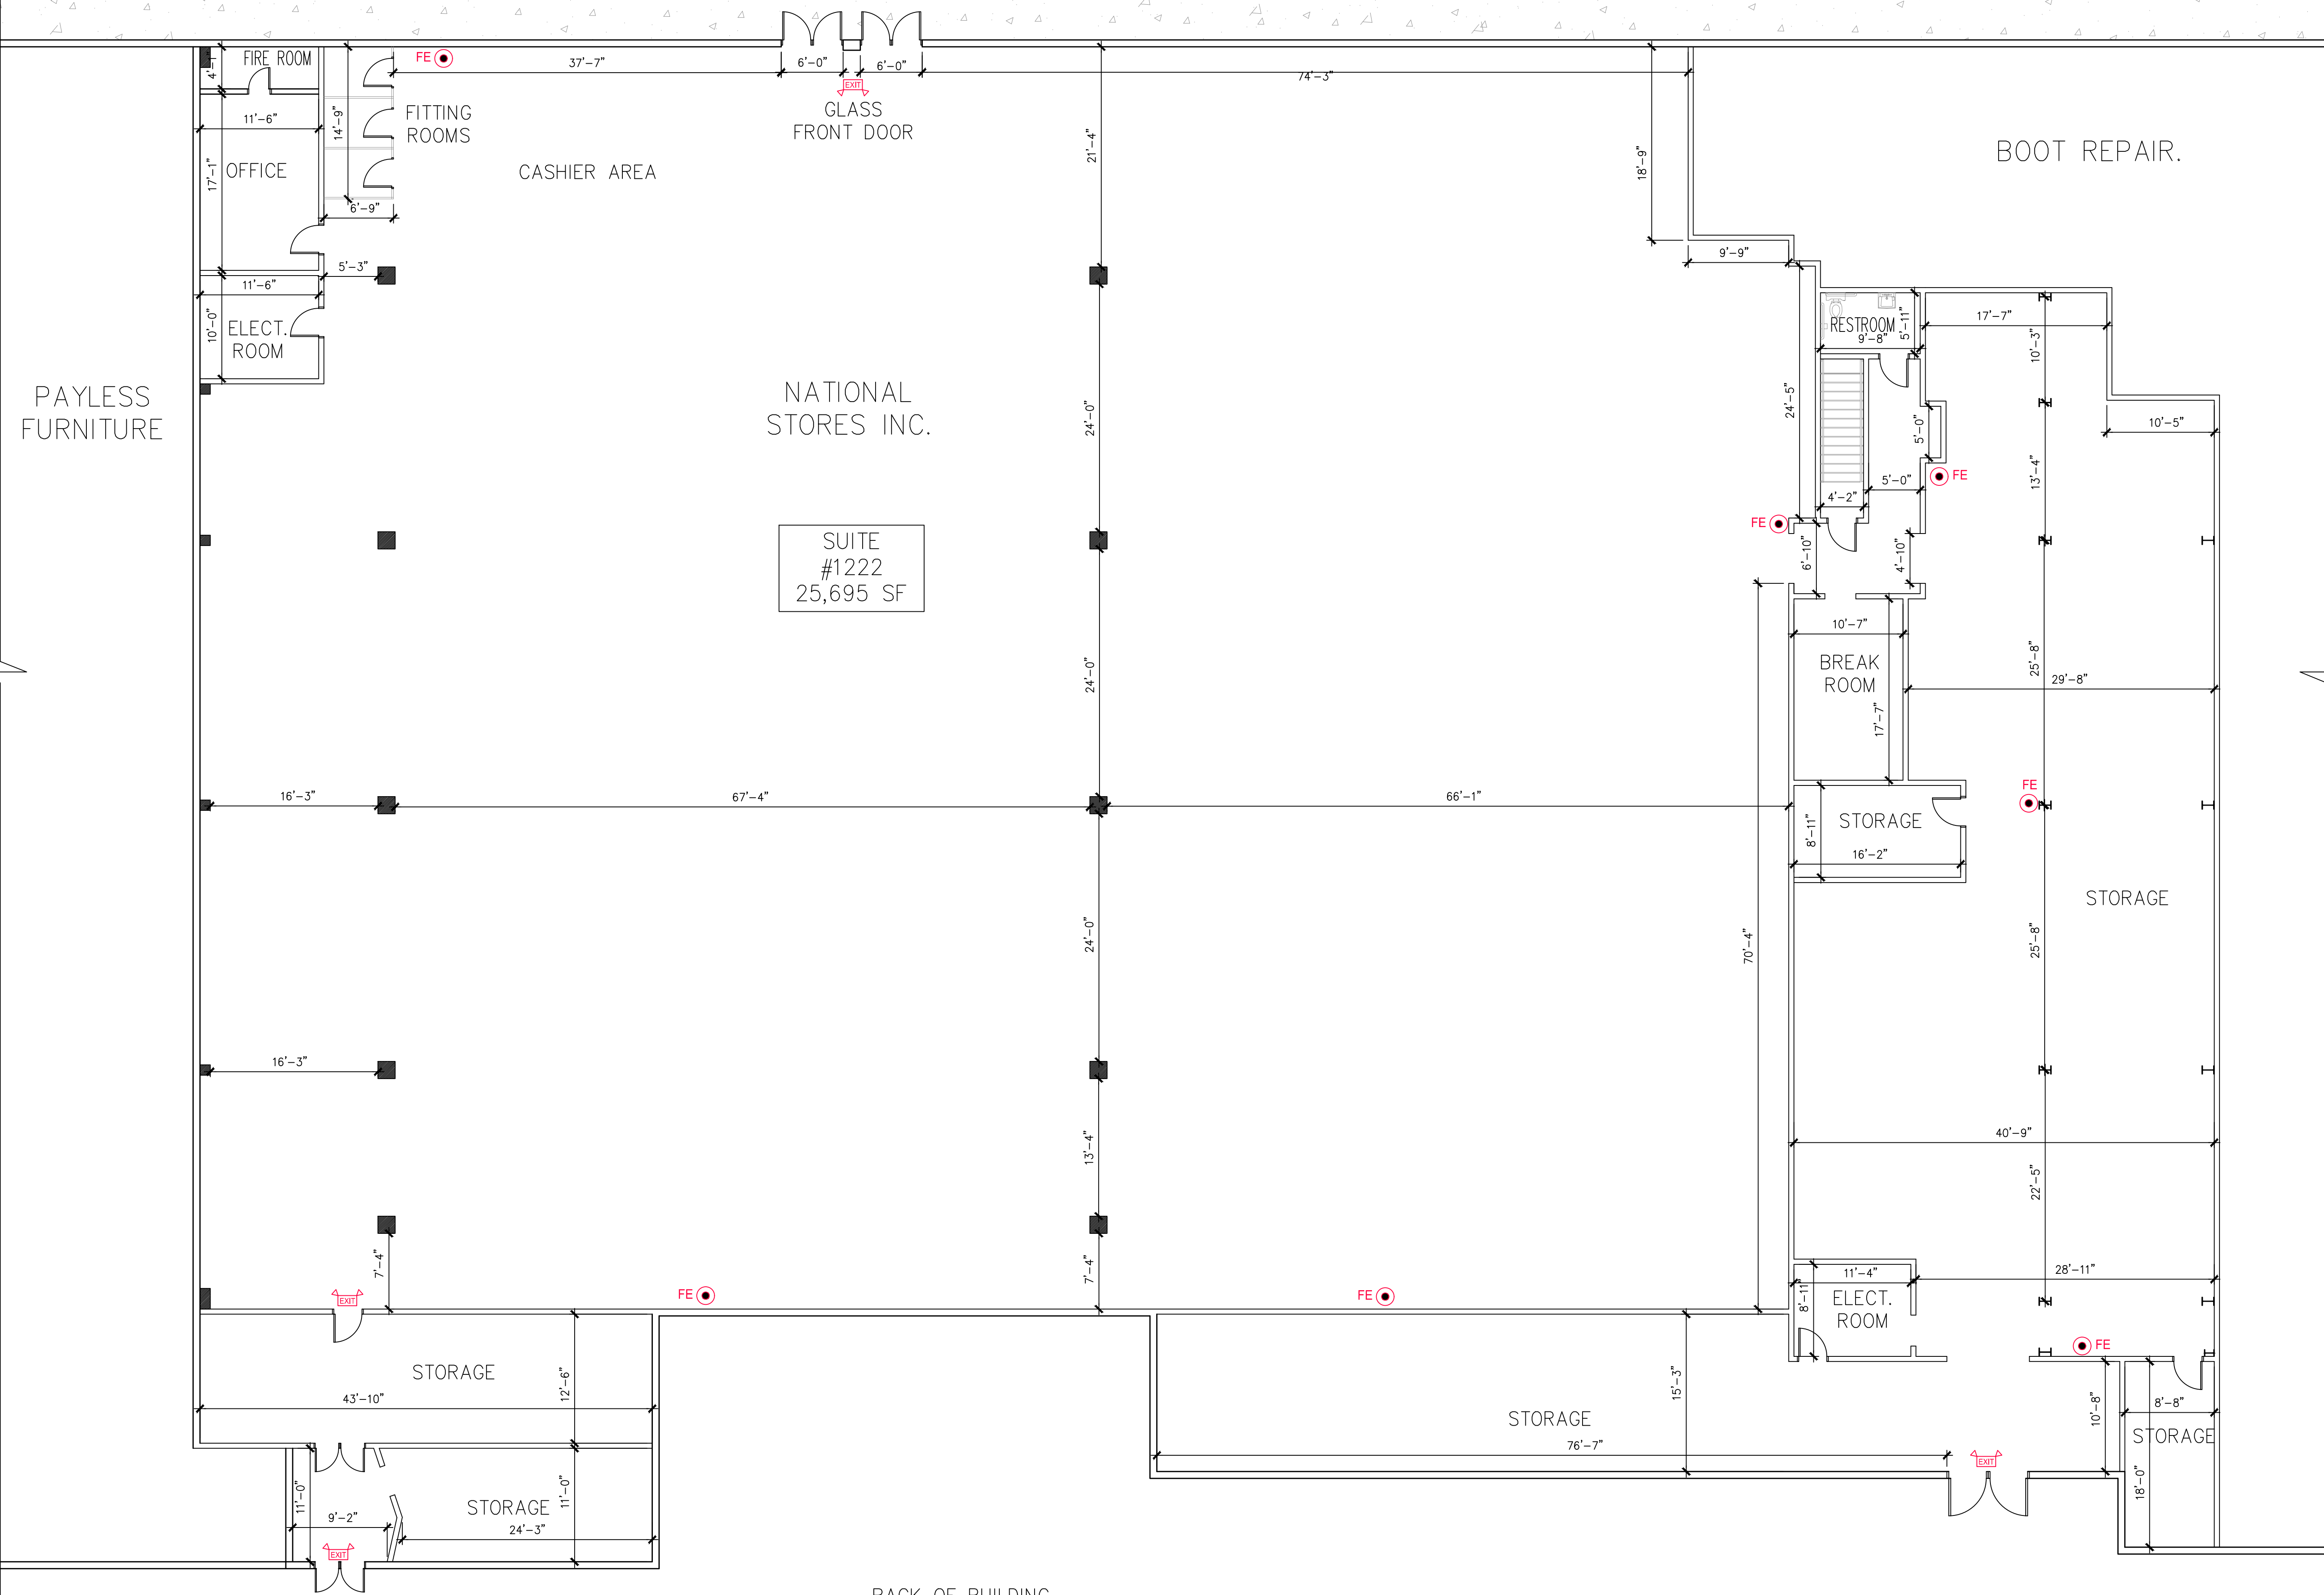

# FLOOR PLAN

SCALE: 1/8"=1'-0"

PAYLESS FURNITURE

SUITE #1222  
25,695 SF

- LEGEND:**
- 5 Lbs. ABC Fire Extenguisher
  - 90 Min. Battery Back-Up Emergency Exit Light

1222 Shaver St,  
Pasadena, TX 77506

**WOLF**  
DESIGNS & PERMITS, LLC.