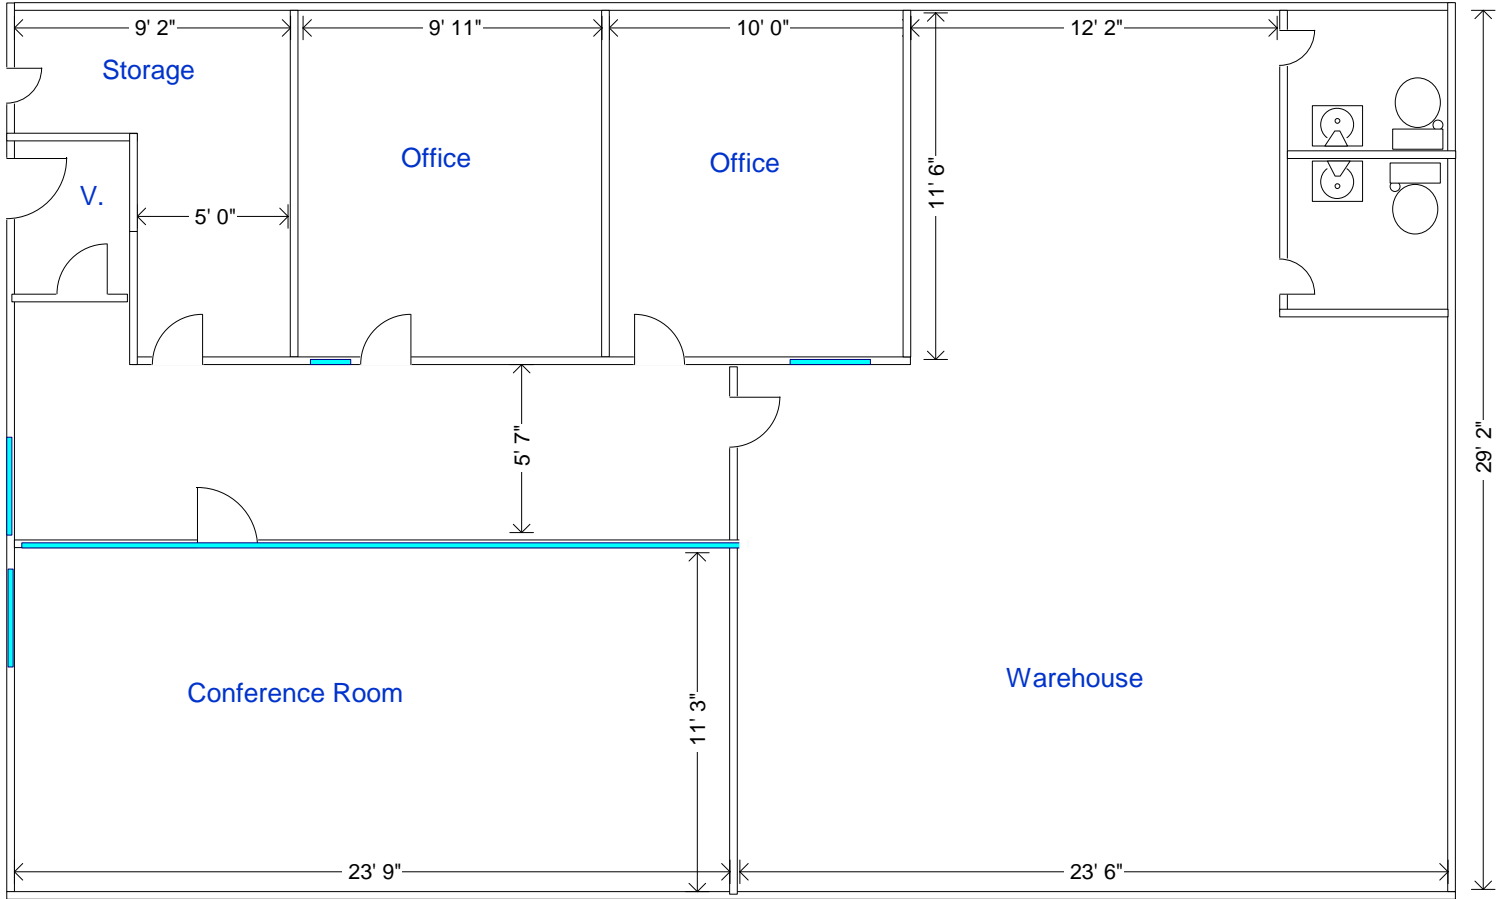

3661 WOODHEAD DRIVE  
1,460 SQUARE FEET

ALL MEASUREMENTS ARE APPROXIMATE

BNB REALTY PARTNERS, LLC

847-808-8850

Print scale: 1" : 76"

August 5, 2015