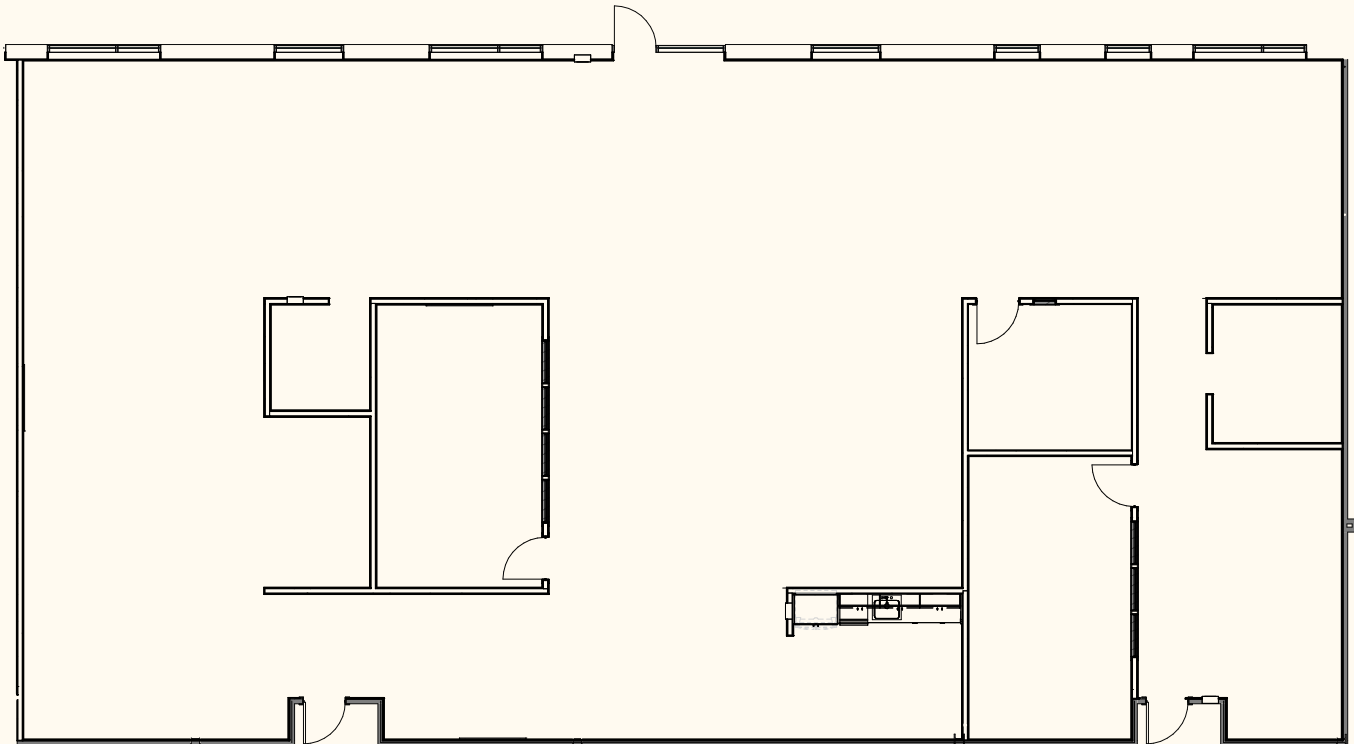

# Suite 81040

5,567 SF - Spec Suite

First Floor

Office Space For Lease at Leander Union - 10860 Crystal Falls Pkwy, Leander, TX 78641