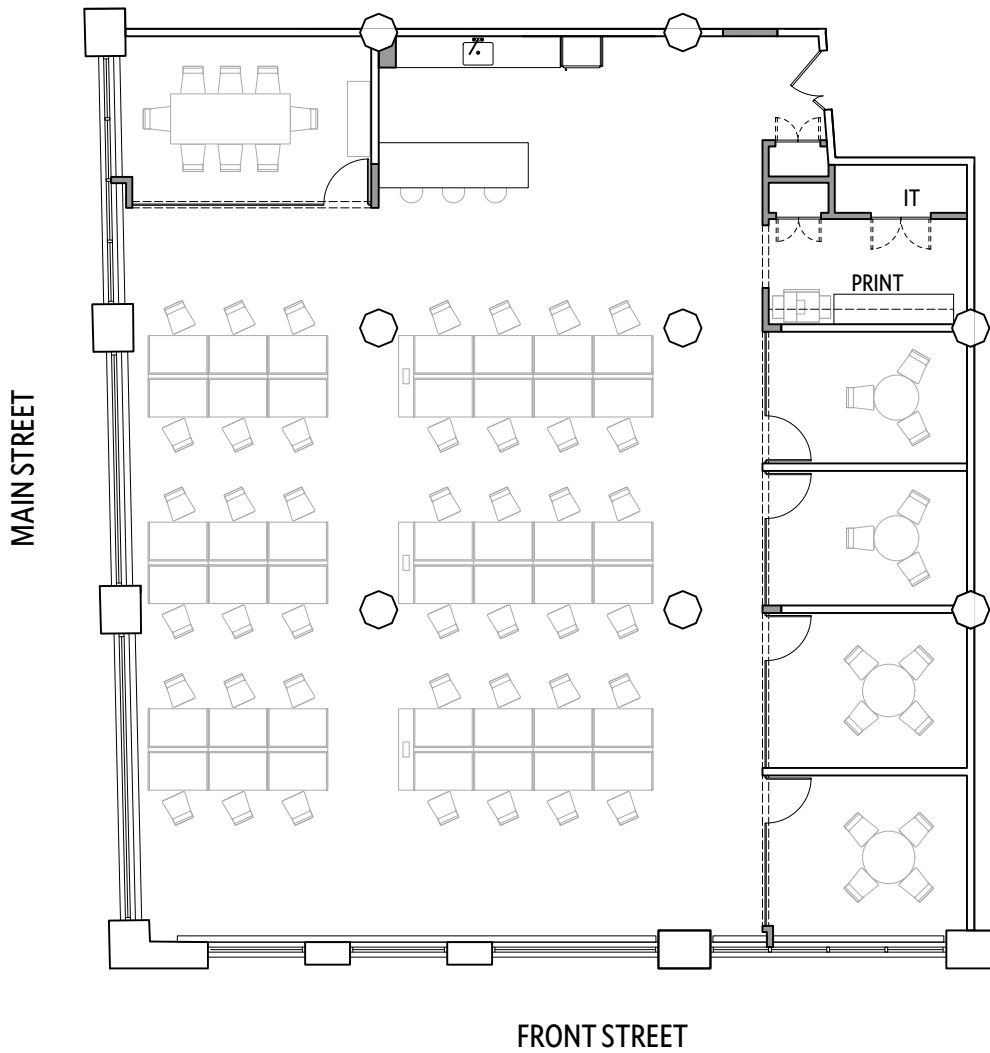

45 Main Street

Space to Work

Suite 606

Total Square Footage: 5,245 RSF