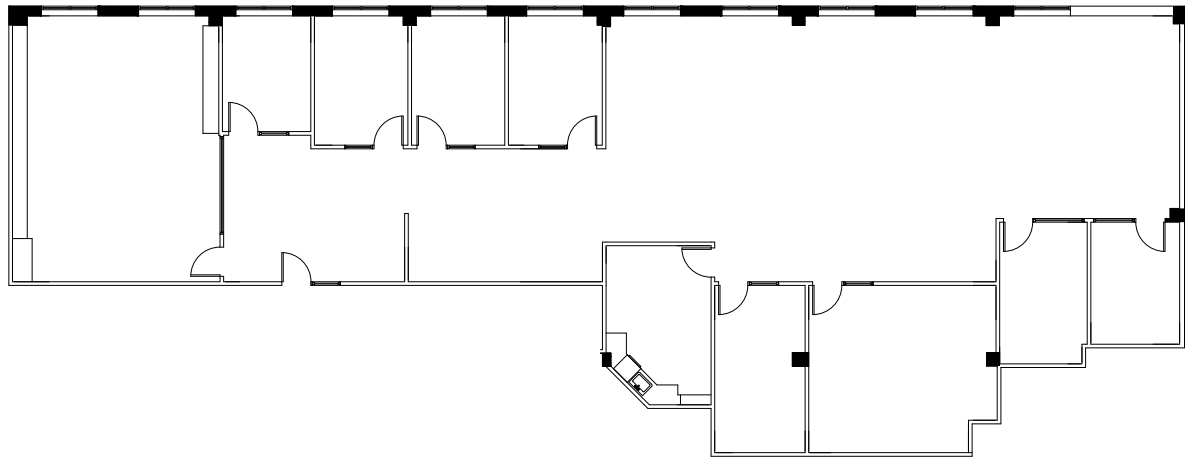

SUITE 331

4,900 RSF

KEY PLAN

LEAH MASSON

Senior Director
+1 206 215 9803
leah.masson@cushwake.com

BRANDON BURMEISTER

Senior Director
+1 206 215 9702
brandon.burmeister@cushwake.com