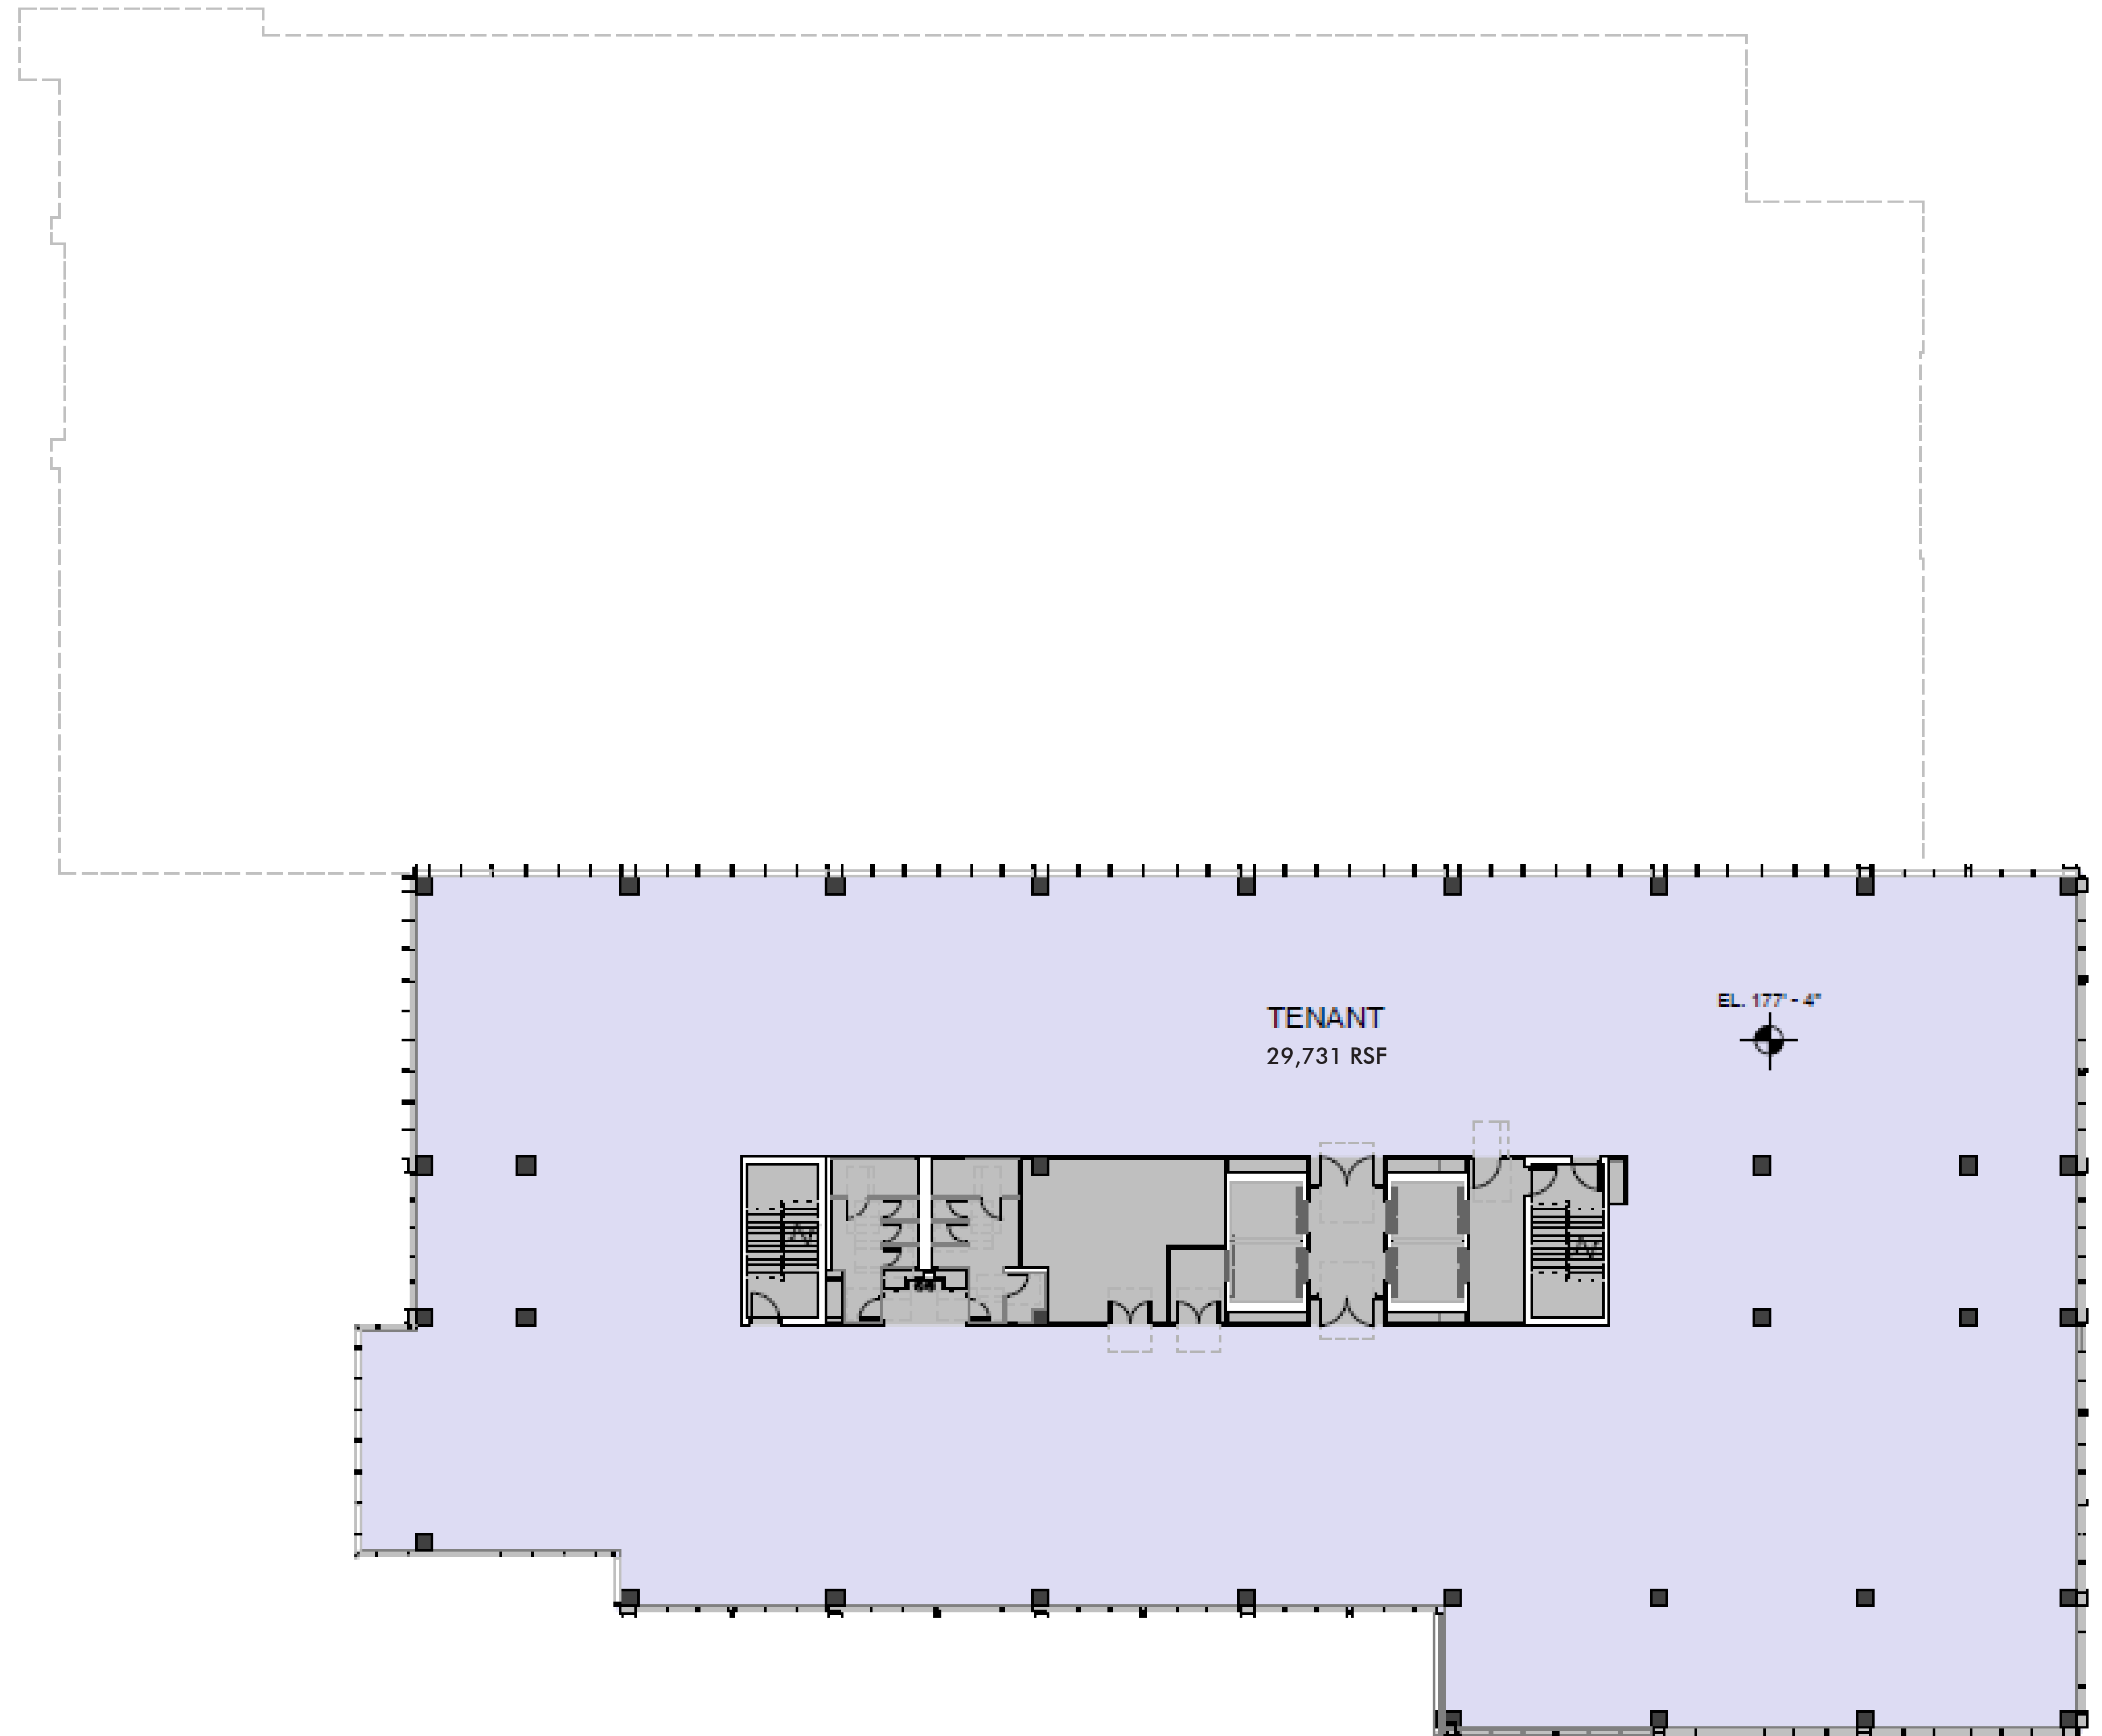

HEIGHTS 201

LEVEL 12
29,731 RSF

CONTACT US

Ryan Reynolds
Senior Vice President
ryan.reynolds@cbre.com
813.273.8470

James Garvey
Senior Vice President
jimmy.garvey@cbre.com
813.334.1602

Kristin Kenney
Vice President
kristin.kenney@cbre.com
813.273.8483