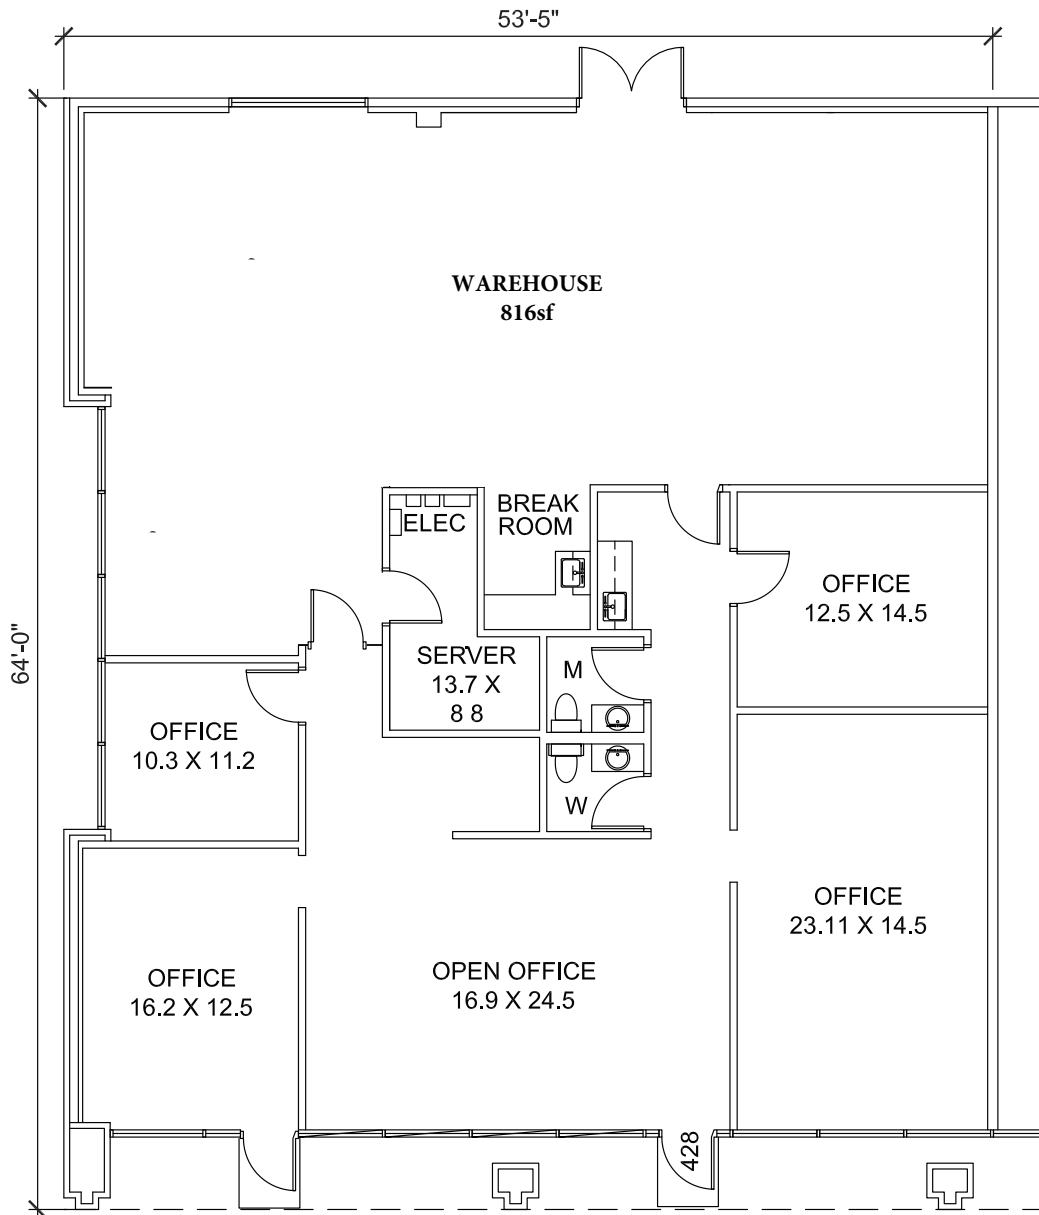

CAPITAL TECH CENTER

1611 N. INTERSTATE 35E, CARROLLTON, TX 75006

SUITE 428 - 3,135 RSF

Kyle Espie
817.471.5852
kespie@bradford.com

Justin Greenwood
817.587.8464
jgreenwood@bradford.com

Bradford Commercial Real Estate Services
www.bradford.com