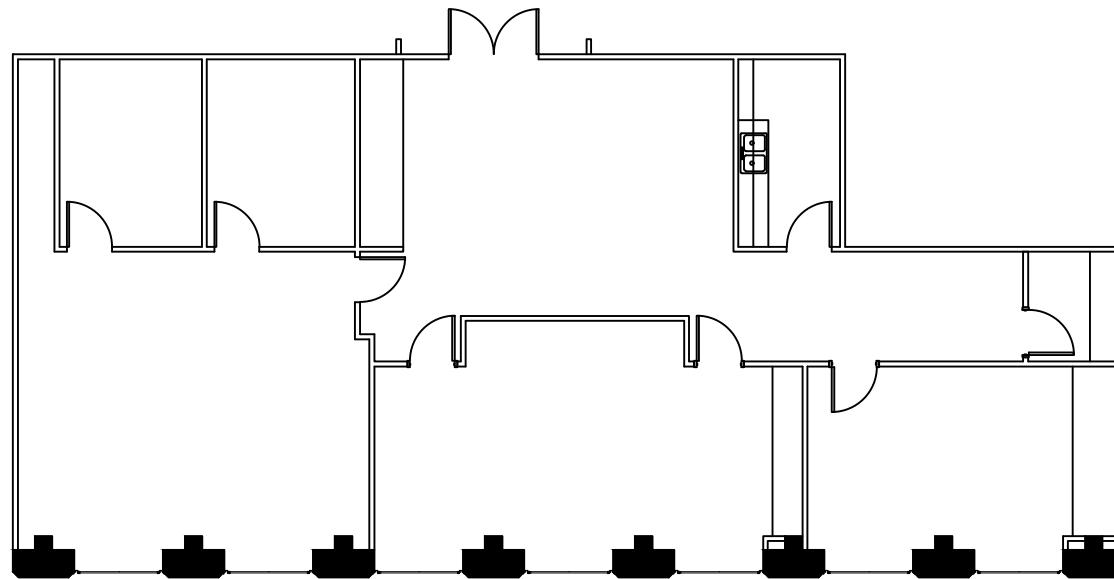

Hancock Whitney Center
701 Poydras Street
New Orleans, LA 70139

H E R T Z
I N V E S T M E N T
G R O U P

SUITE 4130

2,654 RSF

FOR LEASING INQUIRIES, PLEASE CONTACT:

Scott Graf, CCIM
Corporate Realty
(504) 233-2108 (cell)
sgraf@corp-realty.com