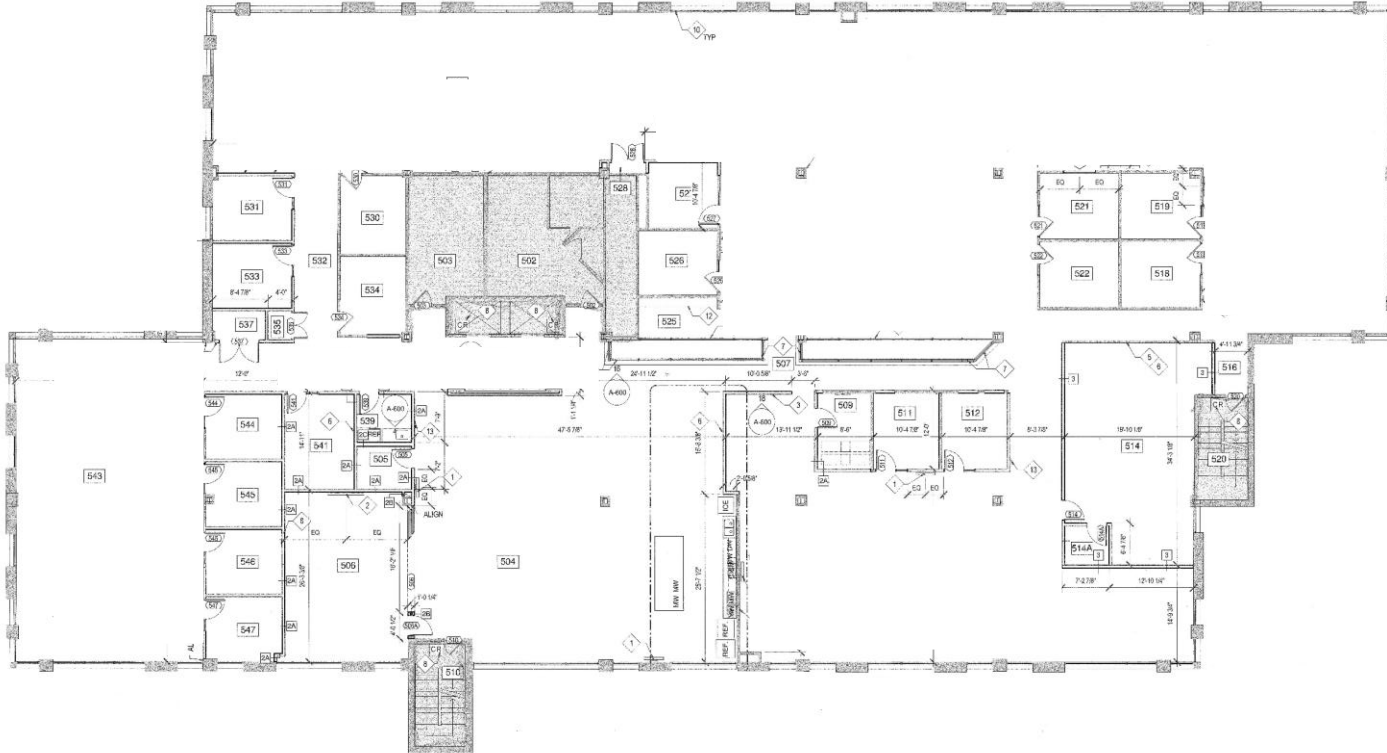

# LAKEVIEW OFFICE CENTER

14500 S. Outer Forty Rd, Town & Country, MO 63017

SUITE 500: 17,625 SF

FOR INFORMATION  
PLEASE CONTACT  
PAM HINDS 314.605.9867