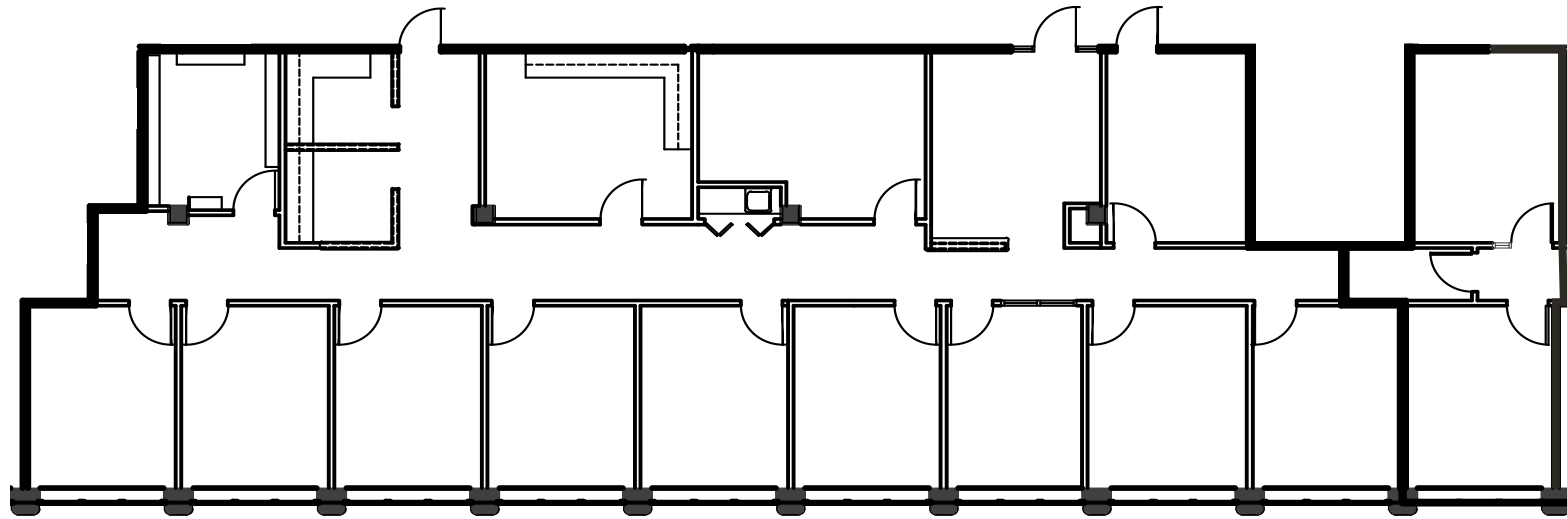

CLARK
TOWER

CLARKTOWER.COM

Suite 2814 | 3,824 SqFt. | Floor 28

For more information, contact:

Michael Donahoe, Senior Vice President

D 901 231 1402

C 901 230 0601

michael.donahoe@avisonyoung.com