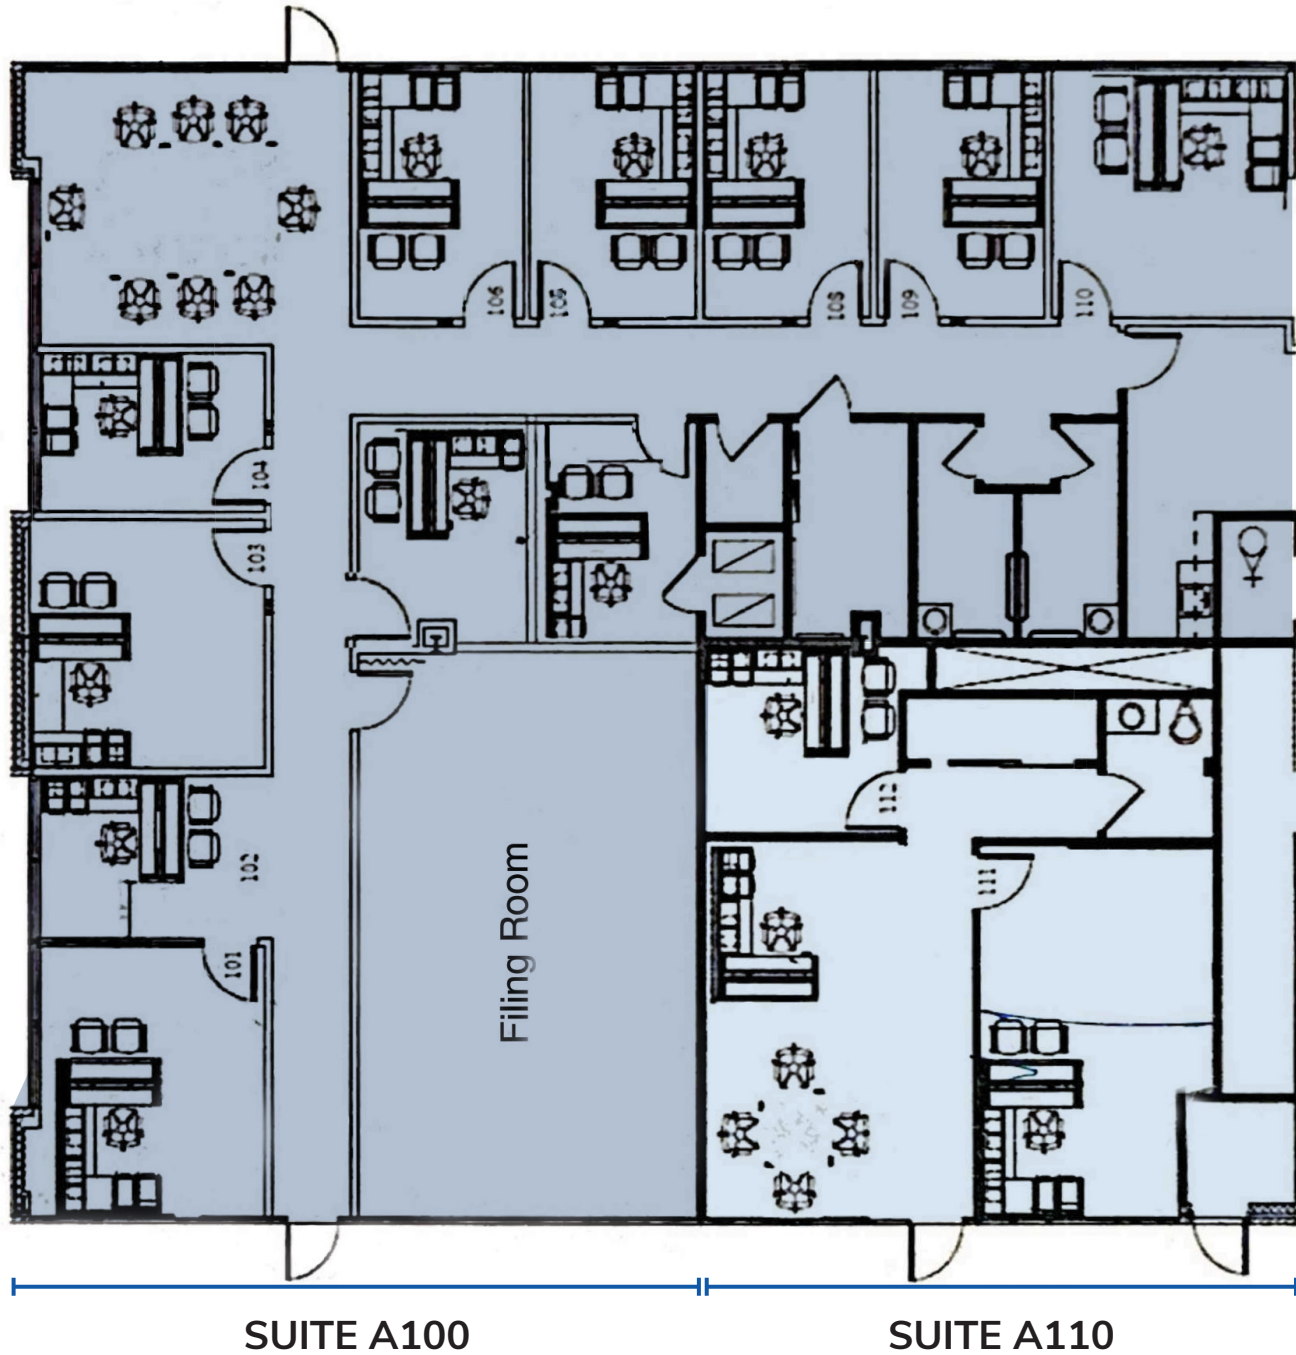

8737 KING GEORGE DRIVE

Dallas, TX 75235

FLOOR PLAN

Jenna Phillips
817.825.0636
jenna.phillips@streamrealty.com

Nate Hruby
972.971.9690
nate.hruby@streamrealty.com