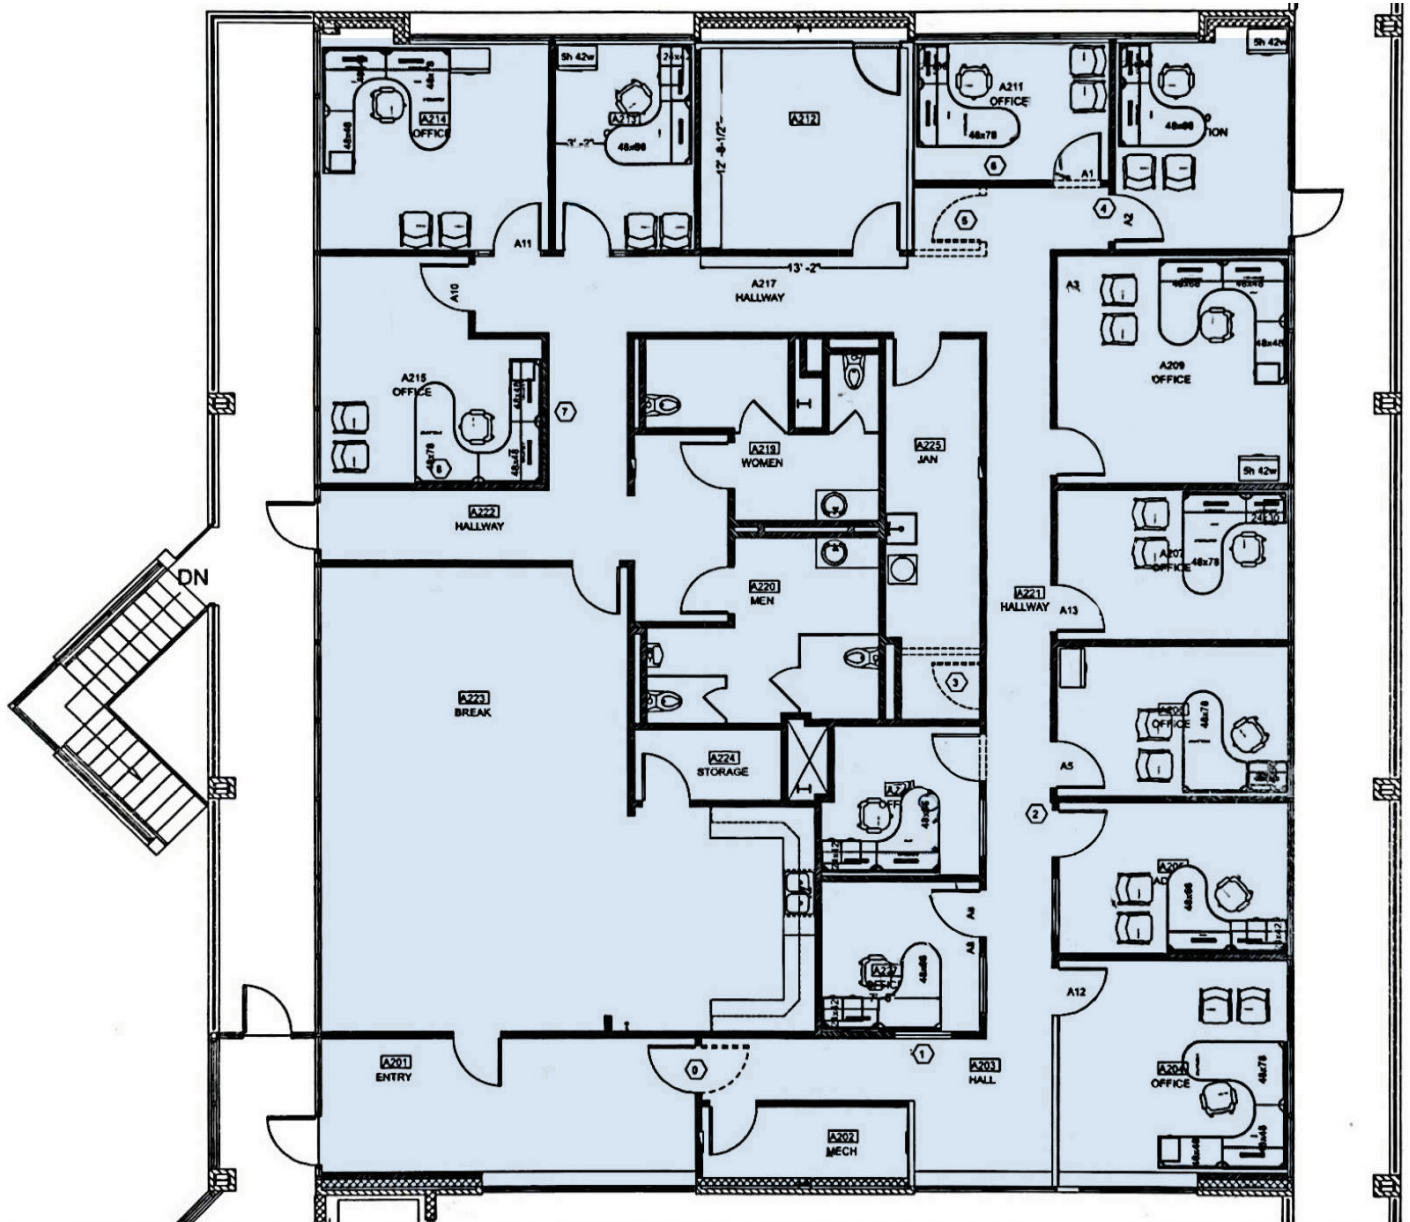

8737 KING GEORGE DRIVE

Dallas, TX 75235

FLOOR PLAN

SUITE A200

Jenna Phillips
817.825.0636
jenna.phillips@streamrealty.com

Nate Hruby
972.971.9690
nate.hruby@streamrealty.com