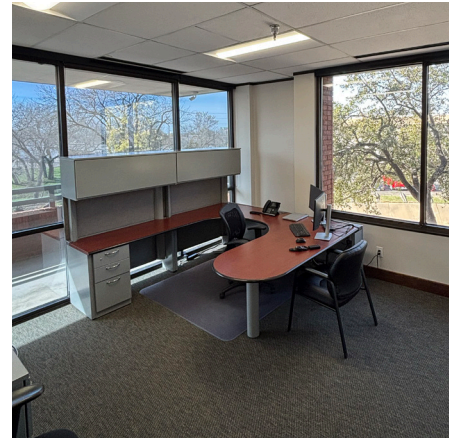

8737 KING GEORGE DRIVE

Dallas, TX 75235

Jenna Phillips
817.825.0636
jenna.phillips@streamrealty.com

Nate Hruby
972.971.9690
nate.hruby@streamrealty.com