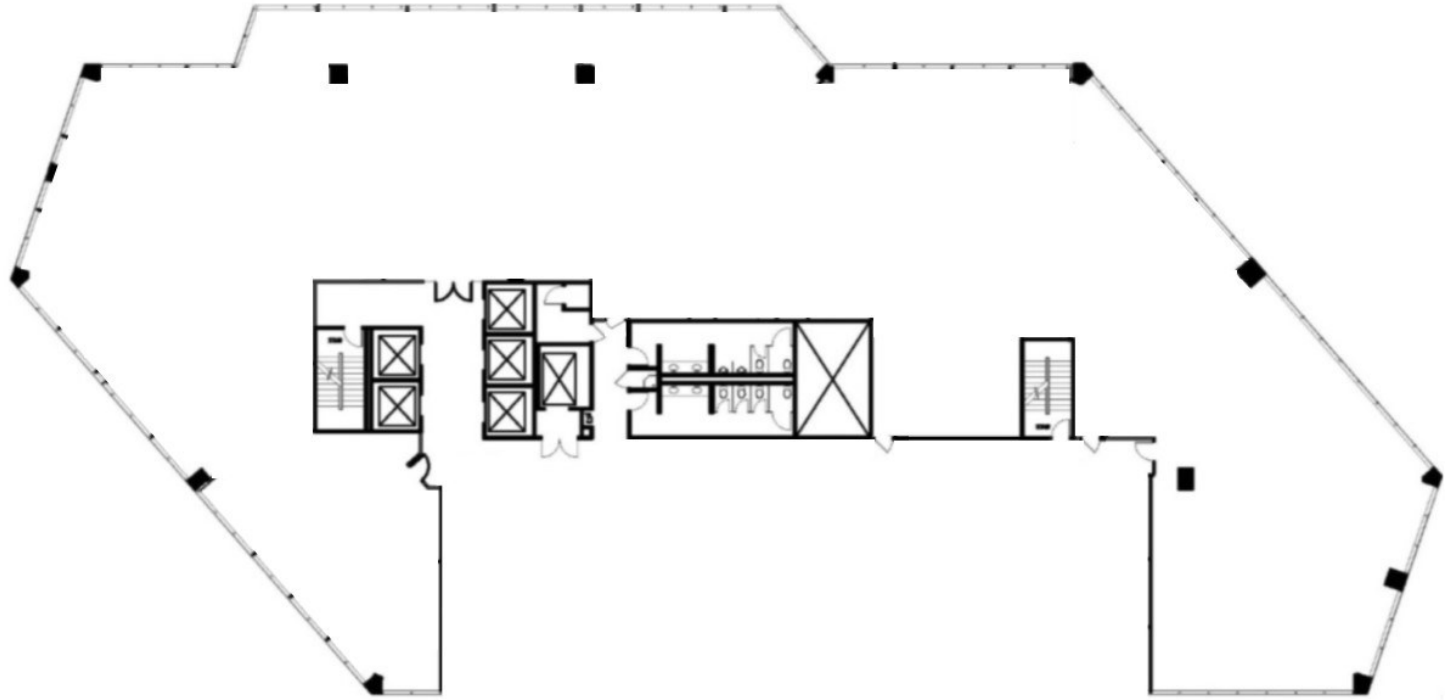

### LUKE WALTER

lwalter@gaedeke.com  
214.273.3322

gaedeke.com

GAEDEKEGROUP

SUITE 600

5,000—16,515 RSF

Divisible

Fitwel<sup>®</sup>  
Viral Response  
Certified