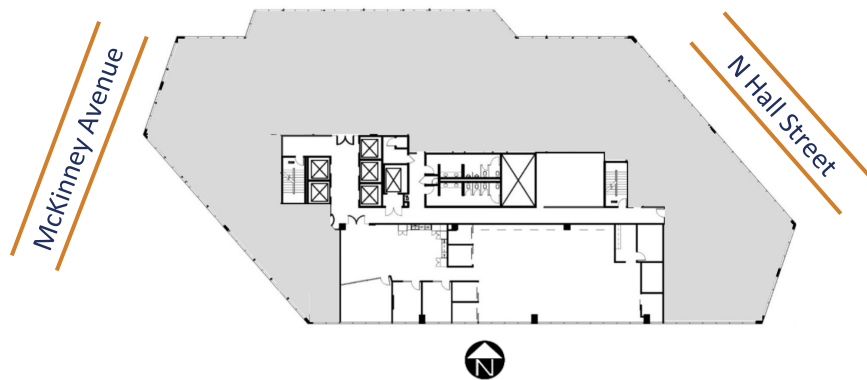

### LUKE WALTER

lwalter@gaedeke.com  
214.273.3322

gaedeke.com

GAEDEKEGROUP

SUITE 600

5,000—16,515 RSF

Divisible

Fitwel<sup>®</sup>  
Viral Response  
Certified