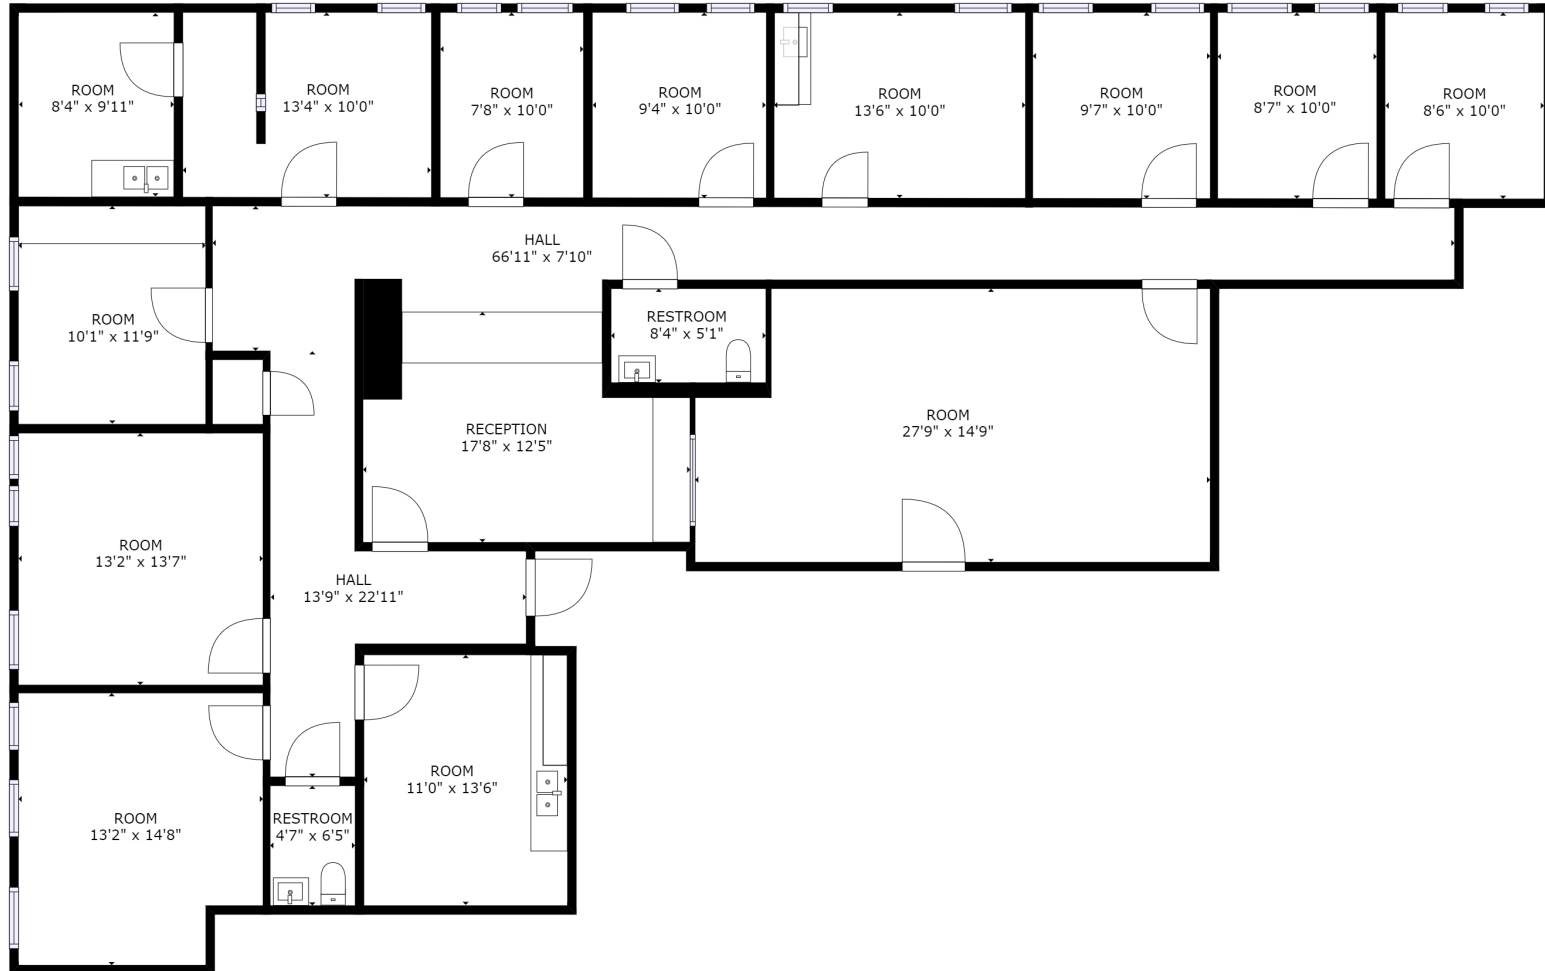

Suite 201 | 3,435 RSF

Kyle Church
205 919 1528
kyle@lightpointcre.com