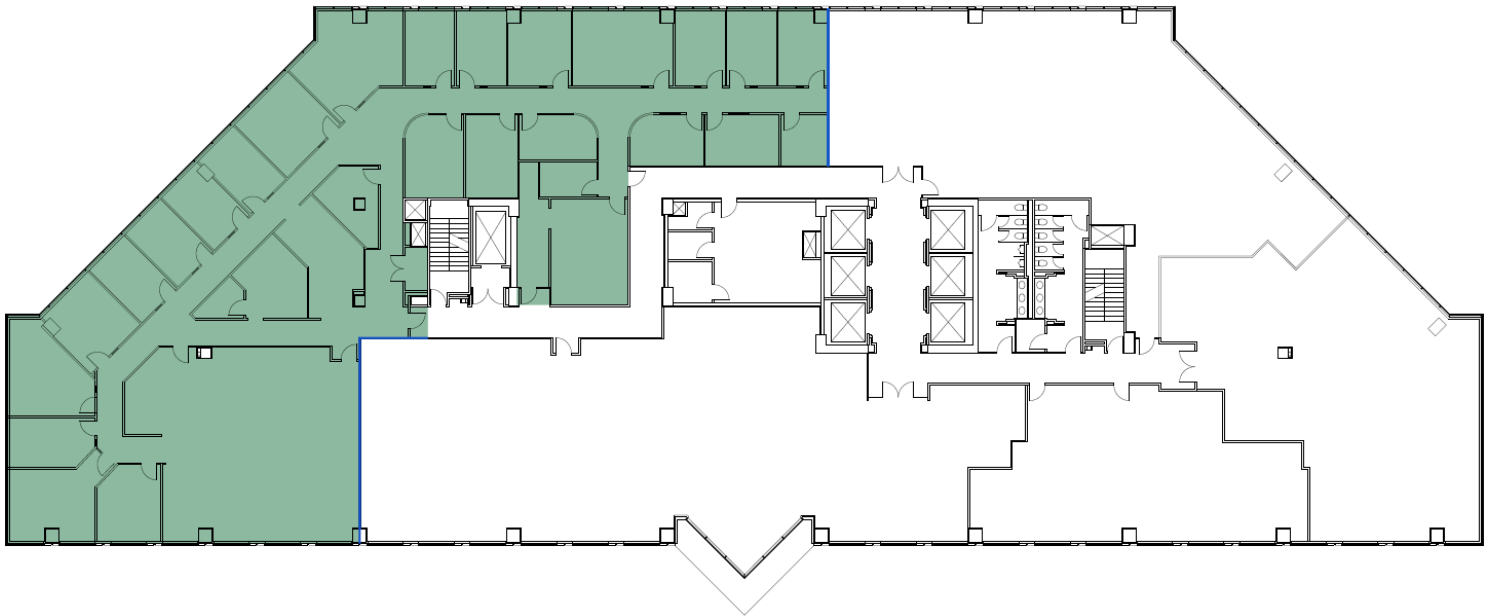

WARREN PLACE

Two Warren Place

DETAILS

Available Suite:	1205
Suite SqFt:	10,887
Building Size:	489,903
Price/SF:	\$27.00

6120 S Yale Ave
Tulsa, OK 74136

Warren Place at 61st and Yale. Located next to Mahogany Prime Steakhouse, Pub W, Neighborhood Jam, Starbucks, and more. Two Warren Place offers spectacular natural light and extensive views of Tulsa.

- 24/7 Controlled Access
- 24/7 On-Site Security
- 6 Story Parking Garage with Canopied Walkways
- Fully Paved & Lit Walking Trails
- Saint Francis HealthZone Coporate Discounted Rates