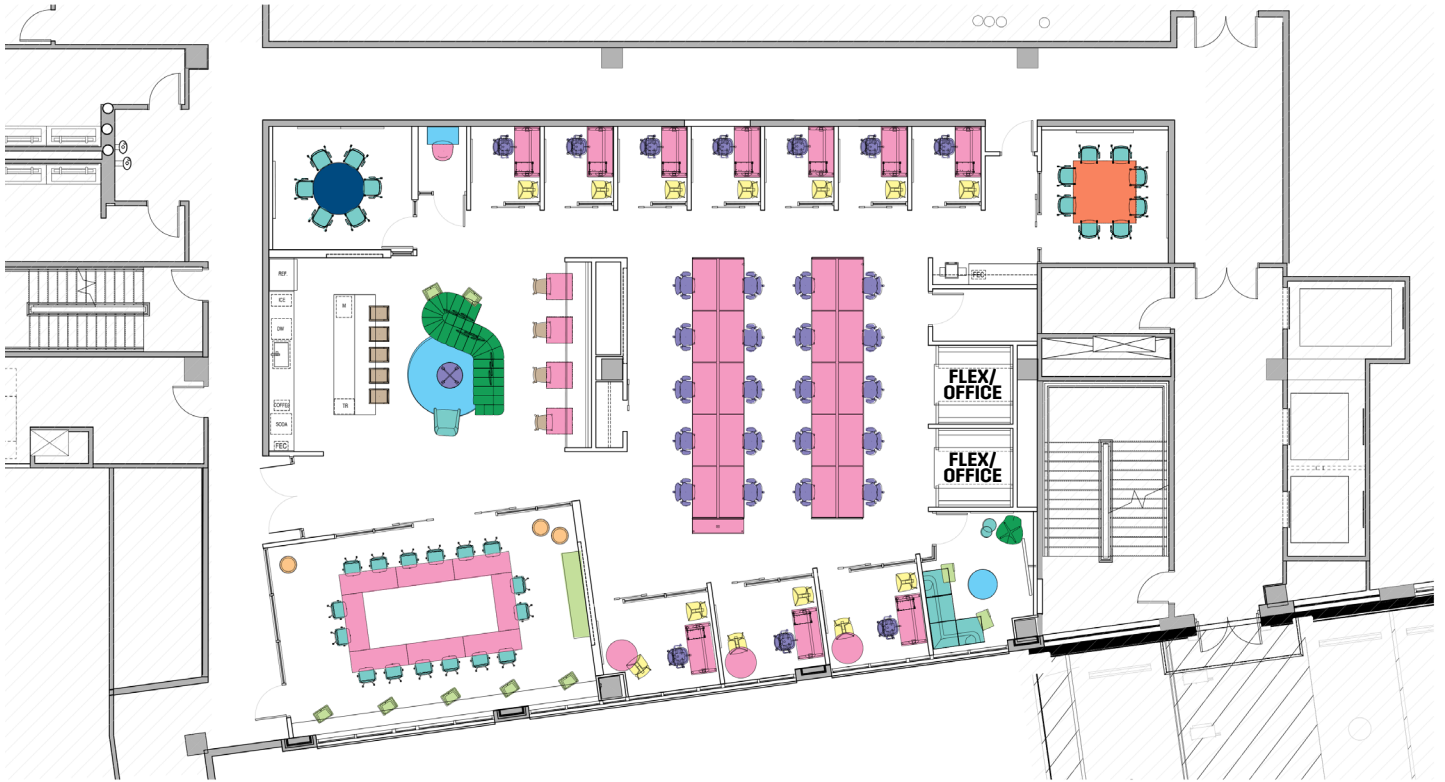

THE INTERLOCK

1115 Howell Mill Road, Atlanta, GA 30318

Key Plan

SUITE 777
5,102 RSF