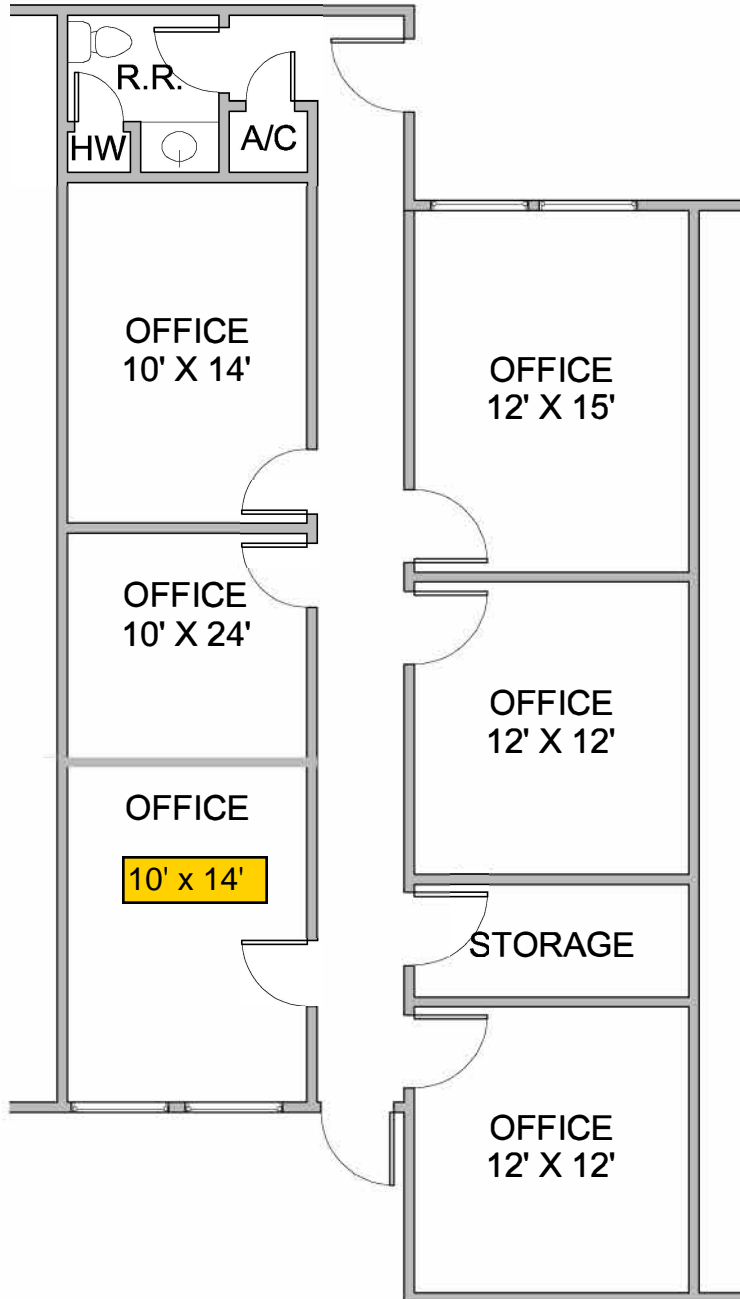

PIONEER PLAZA

1186 W. Pioneer Parkway, Arlington, Texas

SUITE 1186

1,200 RSF

Scale: 1/8"=1'-0"

All dimensions and square footages are approximate.

November 10, 2020

Leasing Contact: GRANT GOMEZ 214-734-4725 grant@txreproperties.com
JUSTIN SMITH 214-207-7173 jsmith@txreproperties.com