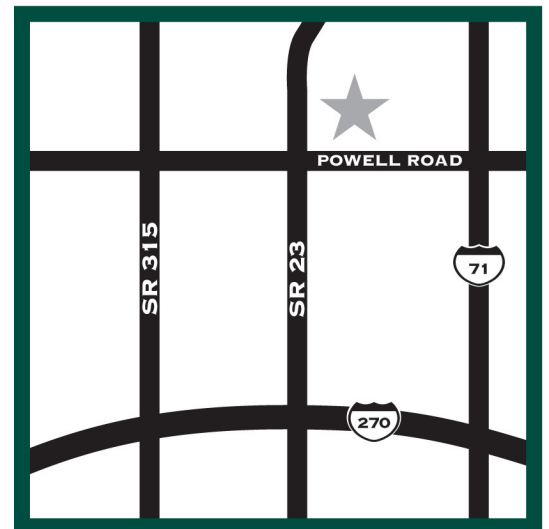

Green Meadows Commerce Center

Lewis Center, OH 43035 - intersection at Green Meadows Dr. North and E. Powell Rd.

Available Features...

- Office/Warehouse Space near Polaris
- 2 miles West of Polaris/I-71
- 1/2 mile East of Route 23
- Competitive lease Rates/Purchase Prices
- 16 Foot Ceiling Clear Height
- Convenient Location
- 2,843 - 4,000 SF Suites Available