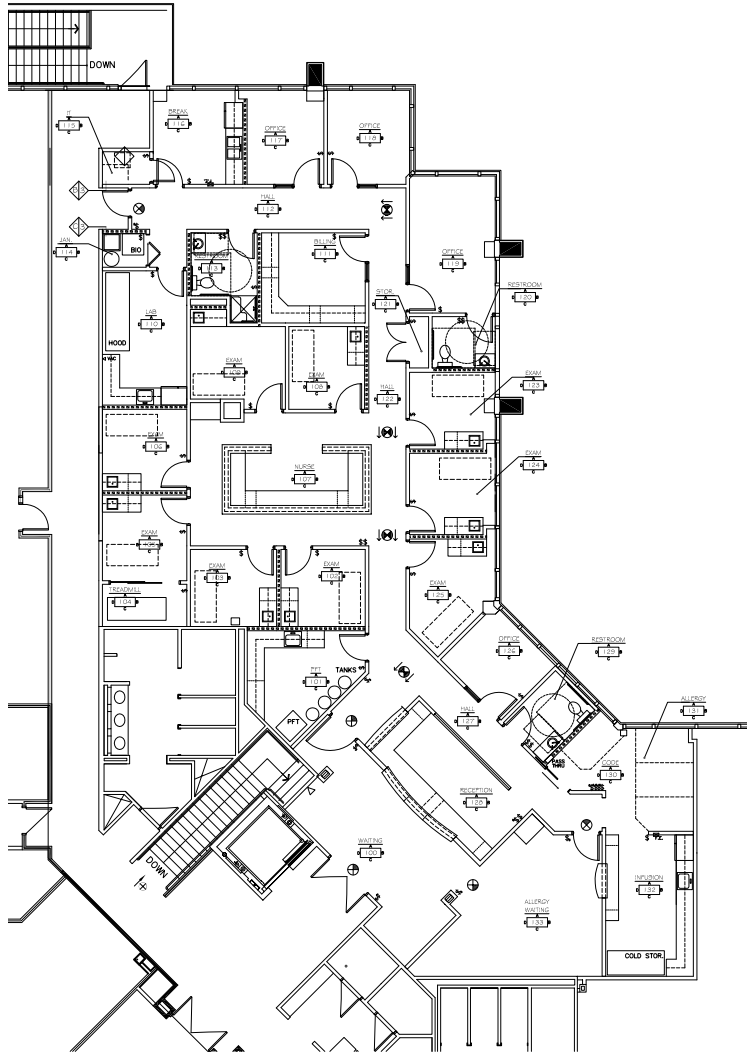

SUITE 200

5,384 SF

AVAILABLE

Leasing by

PERRY GABUZZI, CCIM

602.513.5116

perry.gabuzzi@kidder.com