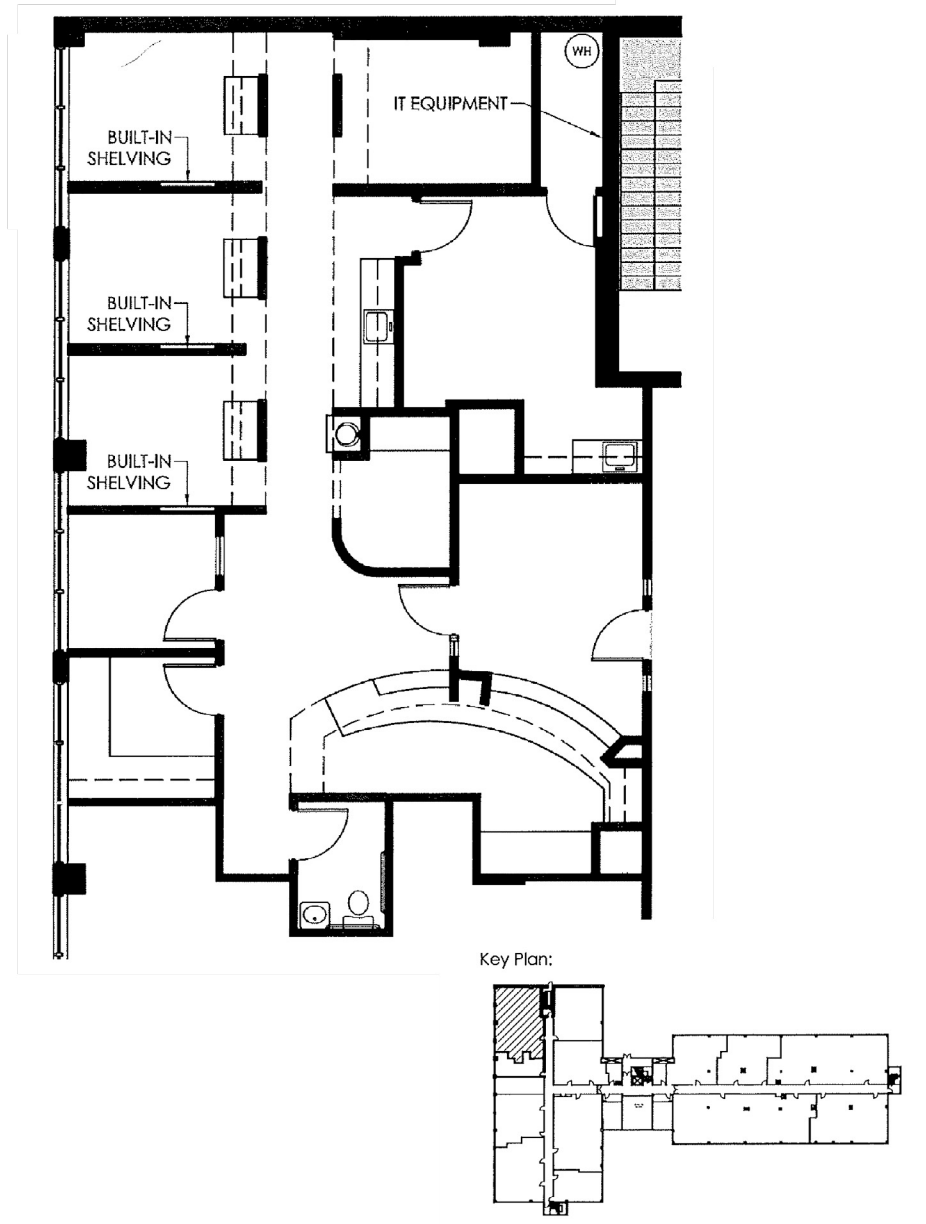

SUITE PLAN

755 SOUTH MILWAUKEE
755 S Milwaukee Avenue
Libertyville, IL 60048

SUITE 240
1,873 RSF

For Leasing Information

Contact Brian Lauck, Regional Leasing Director
Brian Lauck at (630) 324-6953 | Brian.Lauck@Lillibridge.com