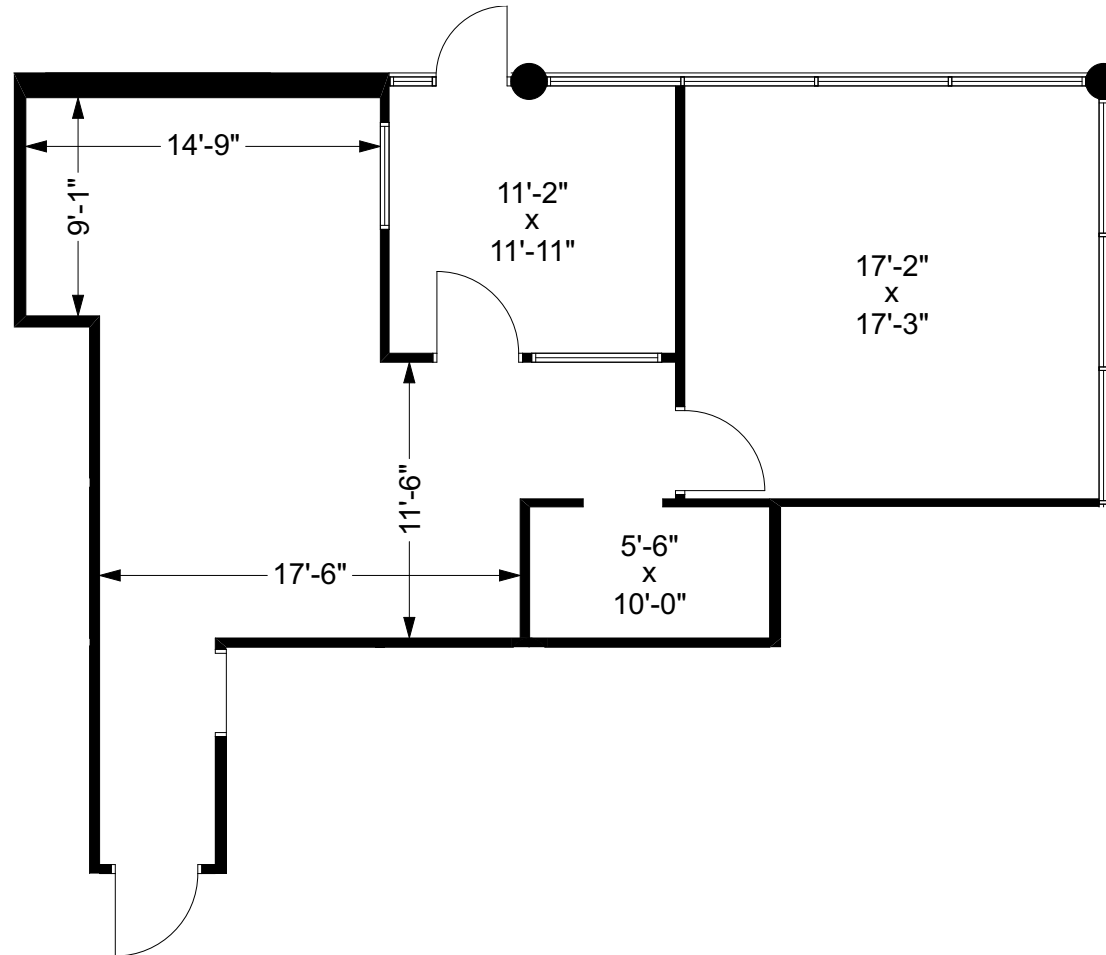

1,170 SQ FT RENTABLE

"Client"

H Dean Properties, LLC

**11000 Prosperity Farms Road
Palm Beach Gardens, FL**

Suite 204

Plan Version: V1
Measured: 06/16/20
Prepared: 06/24/20

phone: (305) 702-0590
www.floridameasures.com
mail@floridameasures.com
@floridameasures