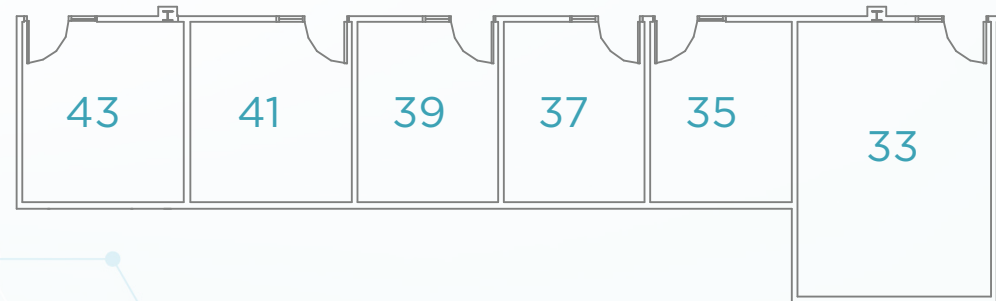

# CONTIGUOUS OFFICE SPACES | UP TO 1,362 SF

Office 33	373 SF
Office 35	188 SF
Office 37	187 SF
Office 39	187 SF
Office 41	213 SF
Office 43	214 SF

**Alexandra Loye**  
Executive Managing Director  
+1 602-229-5957  
alexandra.loye@cushwake.com