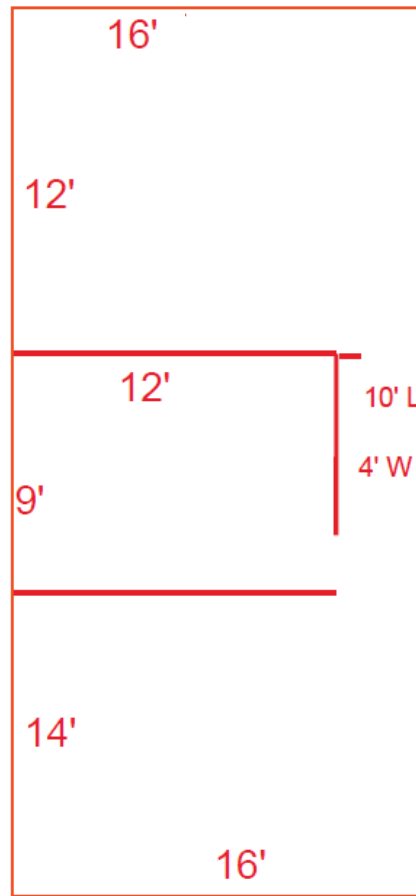

TREEPOINT PLAZA | 16901 N DALLAS PKWY, ADDISON, TEXAS

AVAILABLE

SUITE 200 | 678 RSF AVAILABLE

FOR MORE INFORMATION, PLEASE CONTACT:

LINDSAY WOLCOTT BROWN | 214.538.6224
Vice President
Lindsay.Wolcott@foundrycommercial.com