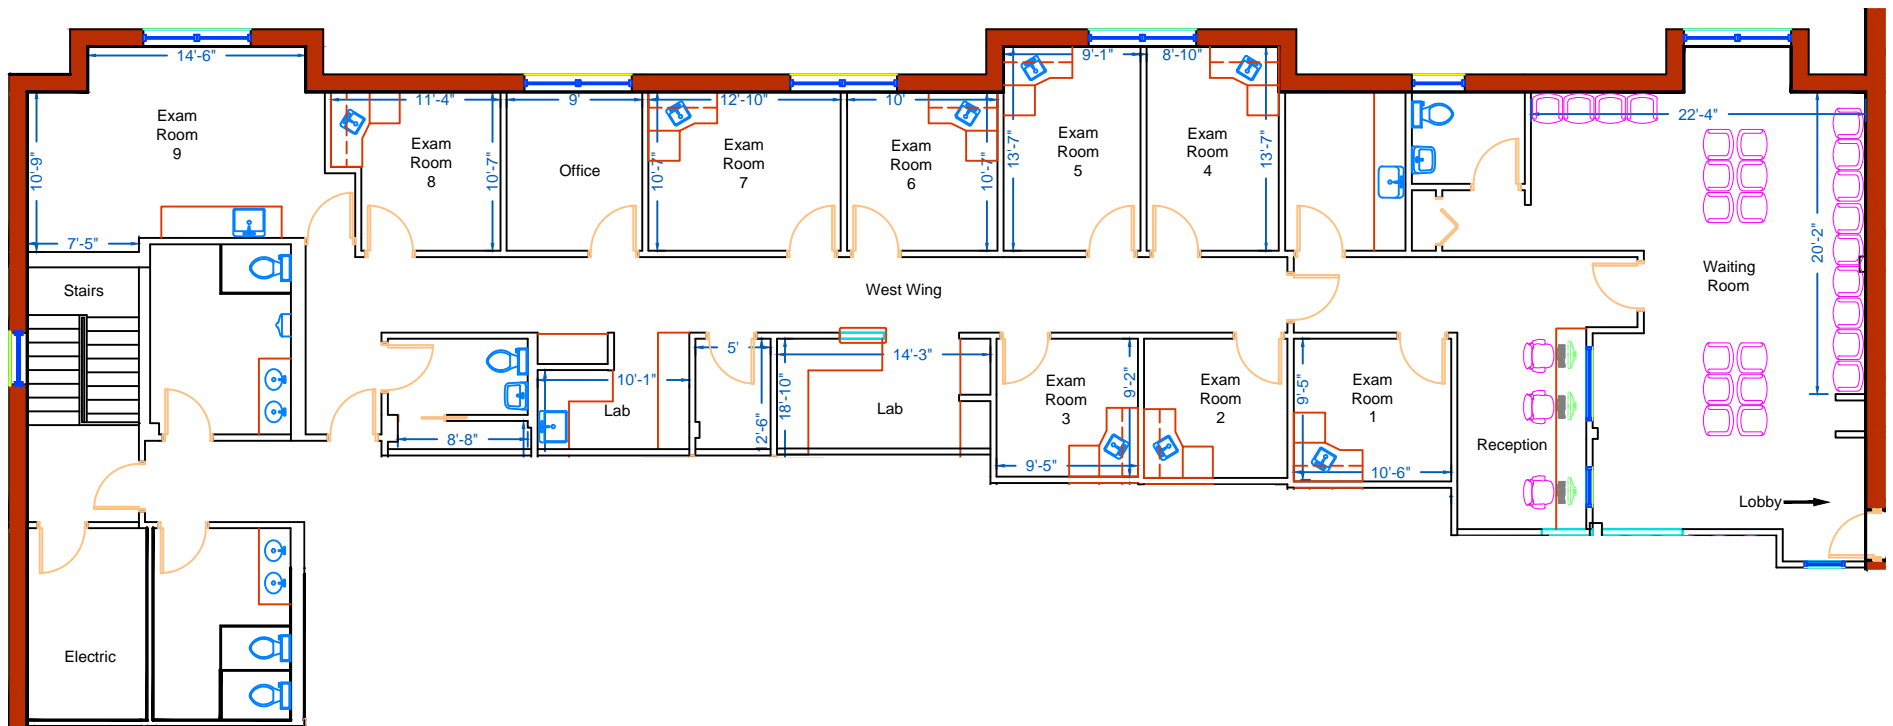

825 E Golf Rd, Arlington Heights

825 E Golf Rd,
4,002 Rentable Square Feet

PO Box 1189
Palatine, IL 60078

MOATS
OFFICE PROPERTIES

Office: 847-359-2121
Ryan: 847-363-9700