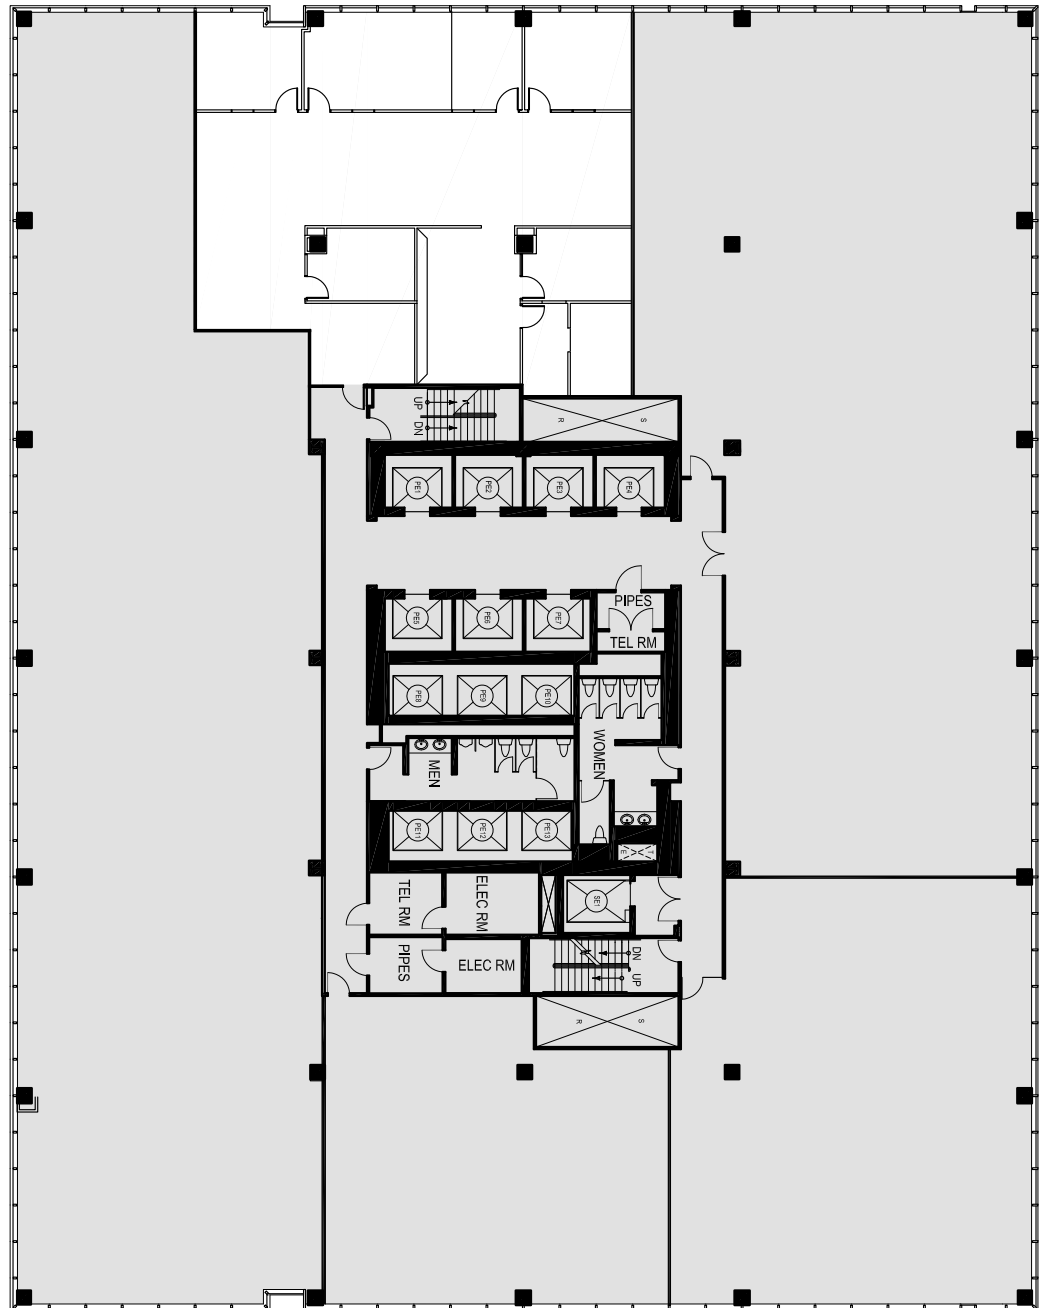

# STE 1175

3,692 SF /// Existing Conditions

Click here to take a tour with  
 VTS | Marketplace

**ERIC MYERS**

312.881.7017

**KATHLEEN BERTRAND**

312.881.7046

**KATIE STEELE**