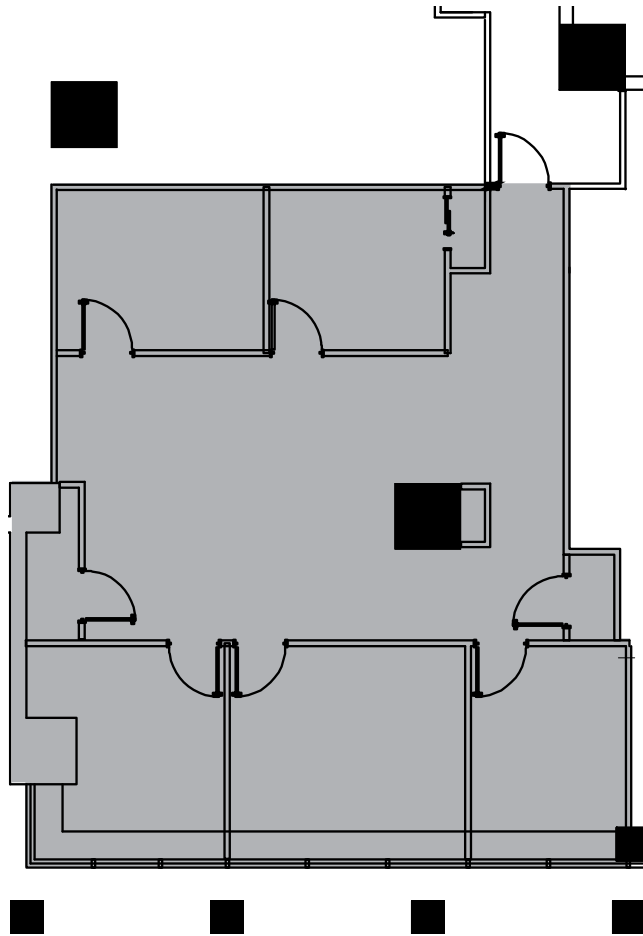

5TH FLOOR - 1,875 SQ. FT.

VIEW SPACE ON VTS

Pearl River | NY

WWW.BLUEHILLPLAZA.COM

 SCALE: N.T.S.

JAMES B. TULLY
Executive Vice President
+1 201 712 5804
james.tully@cbre.com

JON MEISEL
Senior Vice President
+1 732 509 2843
jon.meisel@cbre.com