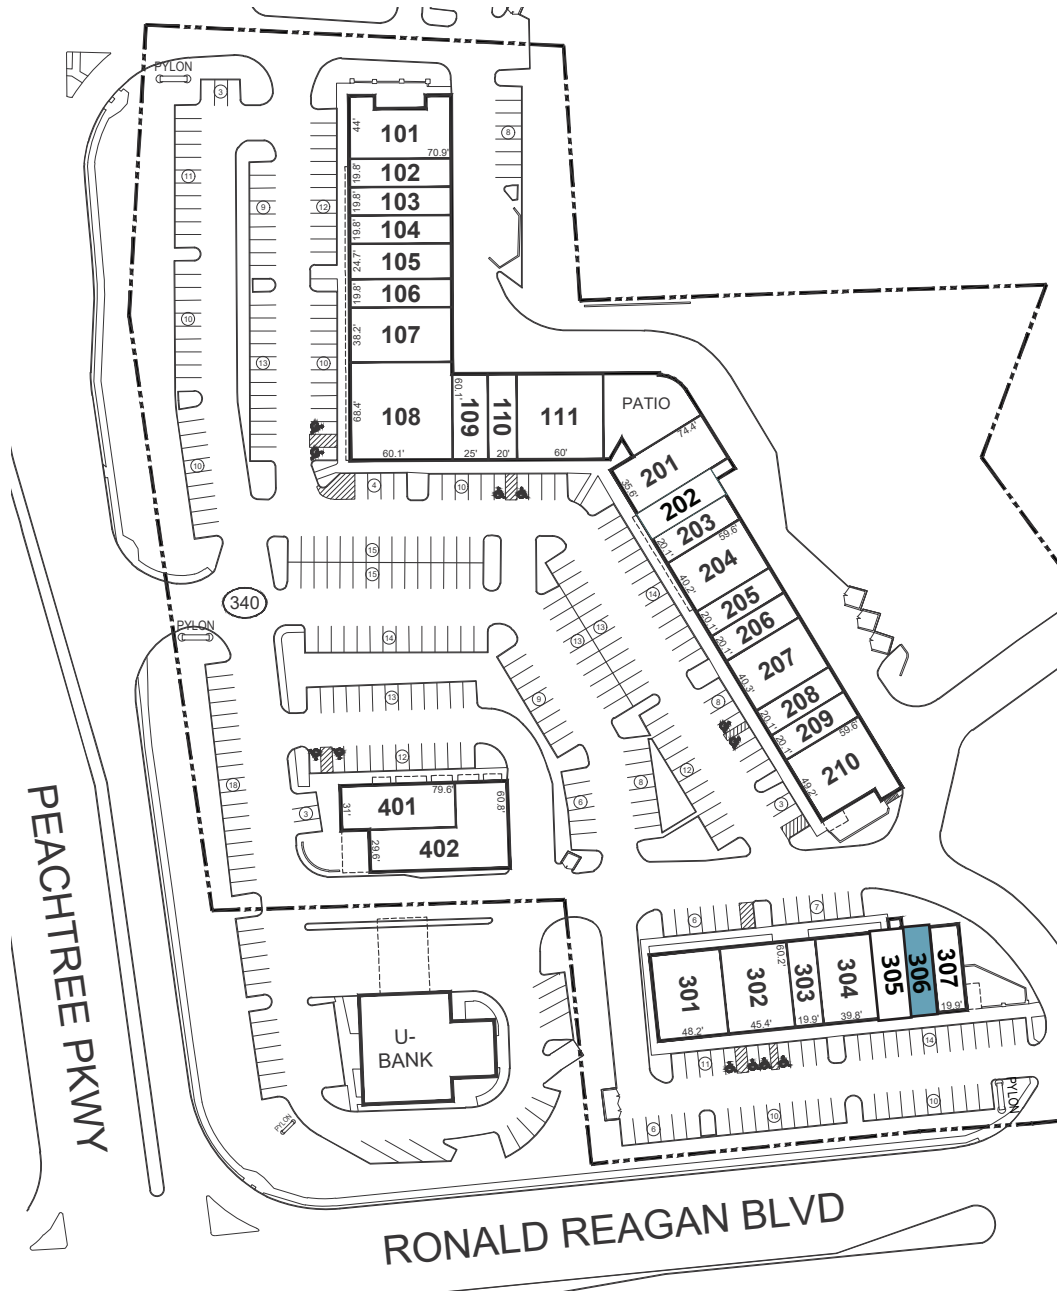

THE SHOPPES AT BRANNON CROSSING

405, 415, 425 & 435 Peachtree Parkway, Cumming, Georgia 30041

SITE PLAN

UNIT	TENANT	SF
101	CHOPSTICKS CHINA BISTRO & SUSHI BAR	2,800
102	FOOT SOLUTIONS	1,400
103	JIMMY JOHN'S	1,400
104	AMAZING LASH STUDIO	1,400
105	CRUMBL	1,750
106	SMOOTHIE KING	1,400
107	URGENT VET	2,705
108	MATTRESS FIRM	4,200
109	ICEBOX CRYOTHERAPY	1,500
110	LEVEL SALON AND SPA	1,200
111	FRIDA'S MEXICAN CUISINE	3,600
201	ROSATIS PIZZA & SPORTS PUB	2,625
202	FIXT PT	1,200
203	PEACHTREE HILL GALLERY	1,200
204	REESHA	2,400
205	CTC CLEANERS	1,200
206	BRAZILIAN WAX	1,200
207	A NOSE FOR CLOTHES	2,400
208	TULIP NAILS	1,200
209	POSTNET OF CUMMING	1,200
210	SHUCKIN' SHACK	3,000
301	GREATER ATLANTA ORAL FACIAL SURGERY	2,900
302	LESLIE'S POOL SUPPLIES	2,800
304	C2 EDUCATION	2,400
305	THE JOINT	1,200
306	COMING AVAILABLE 6/30/26	1,200
307	HOUSE OF HUMMUS	1,200
401	T-MOBILE	2,340
402	STARBUCKS	4,560