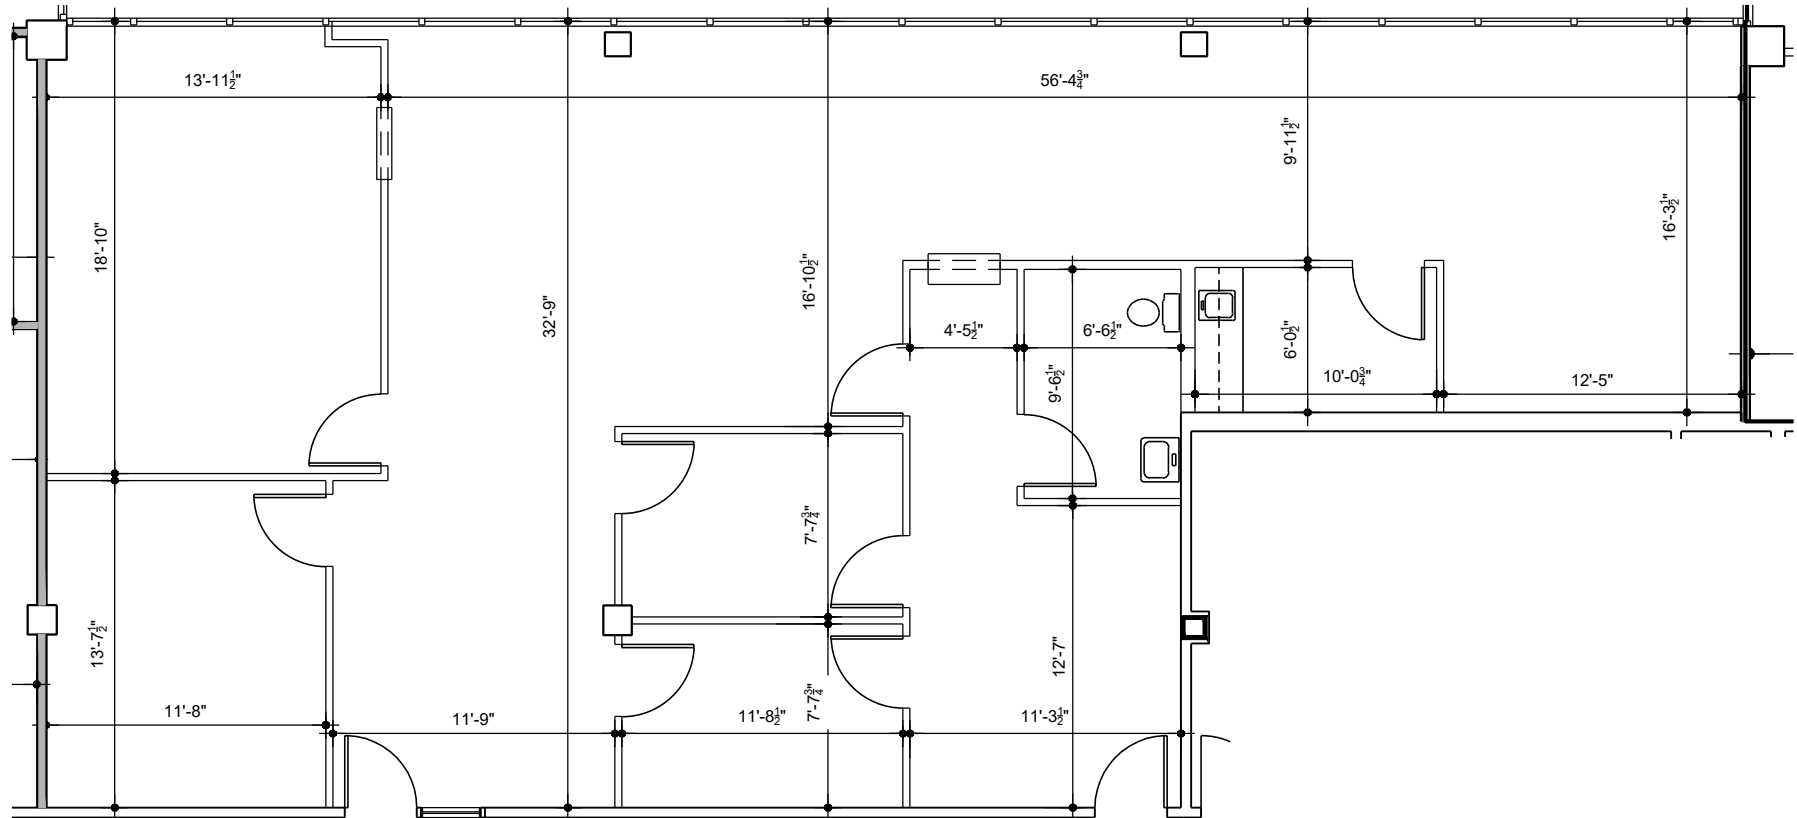

BINGHAM OFFICE PARK

30400 TELEGRAPH BINGHAM FARMS, MI 48025

RECON MGMT

30100 TELEGRAPH ROAD
SUITE 366
BINGHAM FARMS, MI 48025
(248) 763-3459

NORTH

SUITE 475

9.11.18

SCALE: 1/8" = 1'-0"

1,937 U.S.F.
2,131 R.S.F.

NORTH

FOURTH FLOOR KEY PLAN

NO SCALE