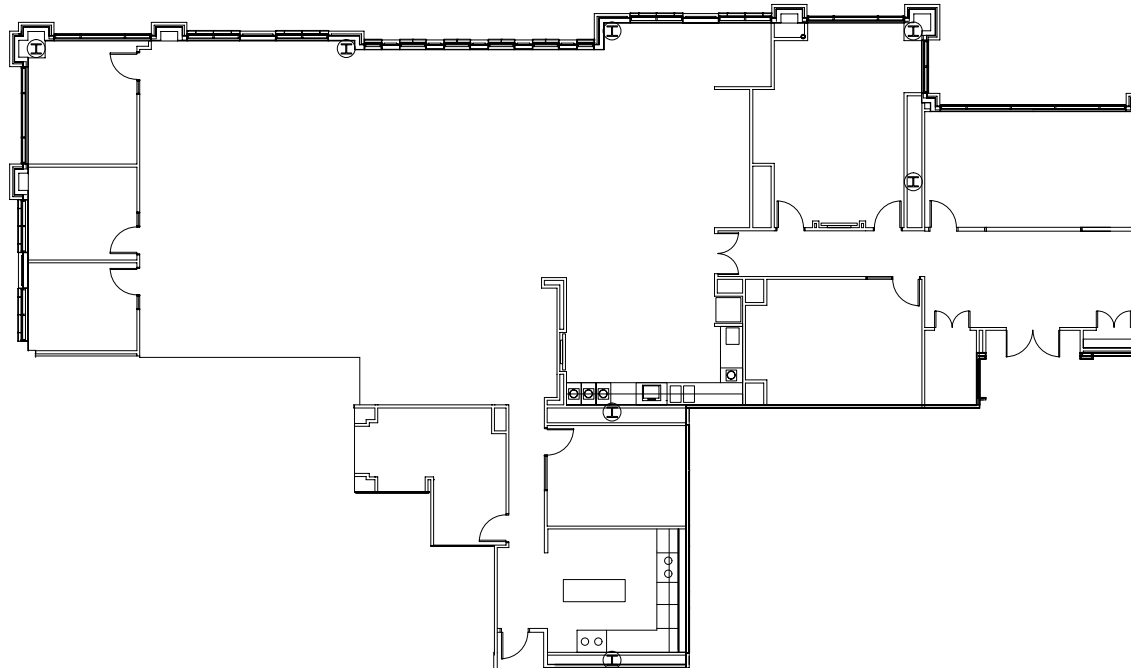

WADE I SUITE 206

6,551 SF

JANE DOGGETT, CCIM
919.625.8828
JANE.DOGGETT@FOUNDRYCOMMERCIAL.COM

PATRICK BLACKLEY
919.274.9323
PATRICK.BLACKLEY@FOUNDRYCOMMERCIAL.COM

FOUNDRY
COMMERCIAL

 **PGIM REAL ESTATE**

DRP