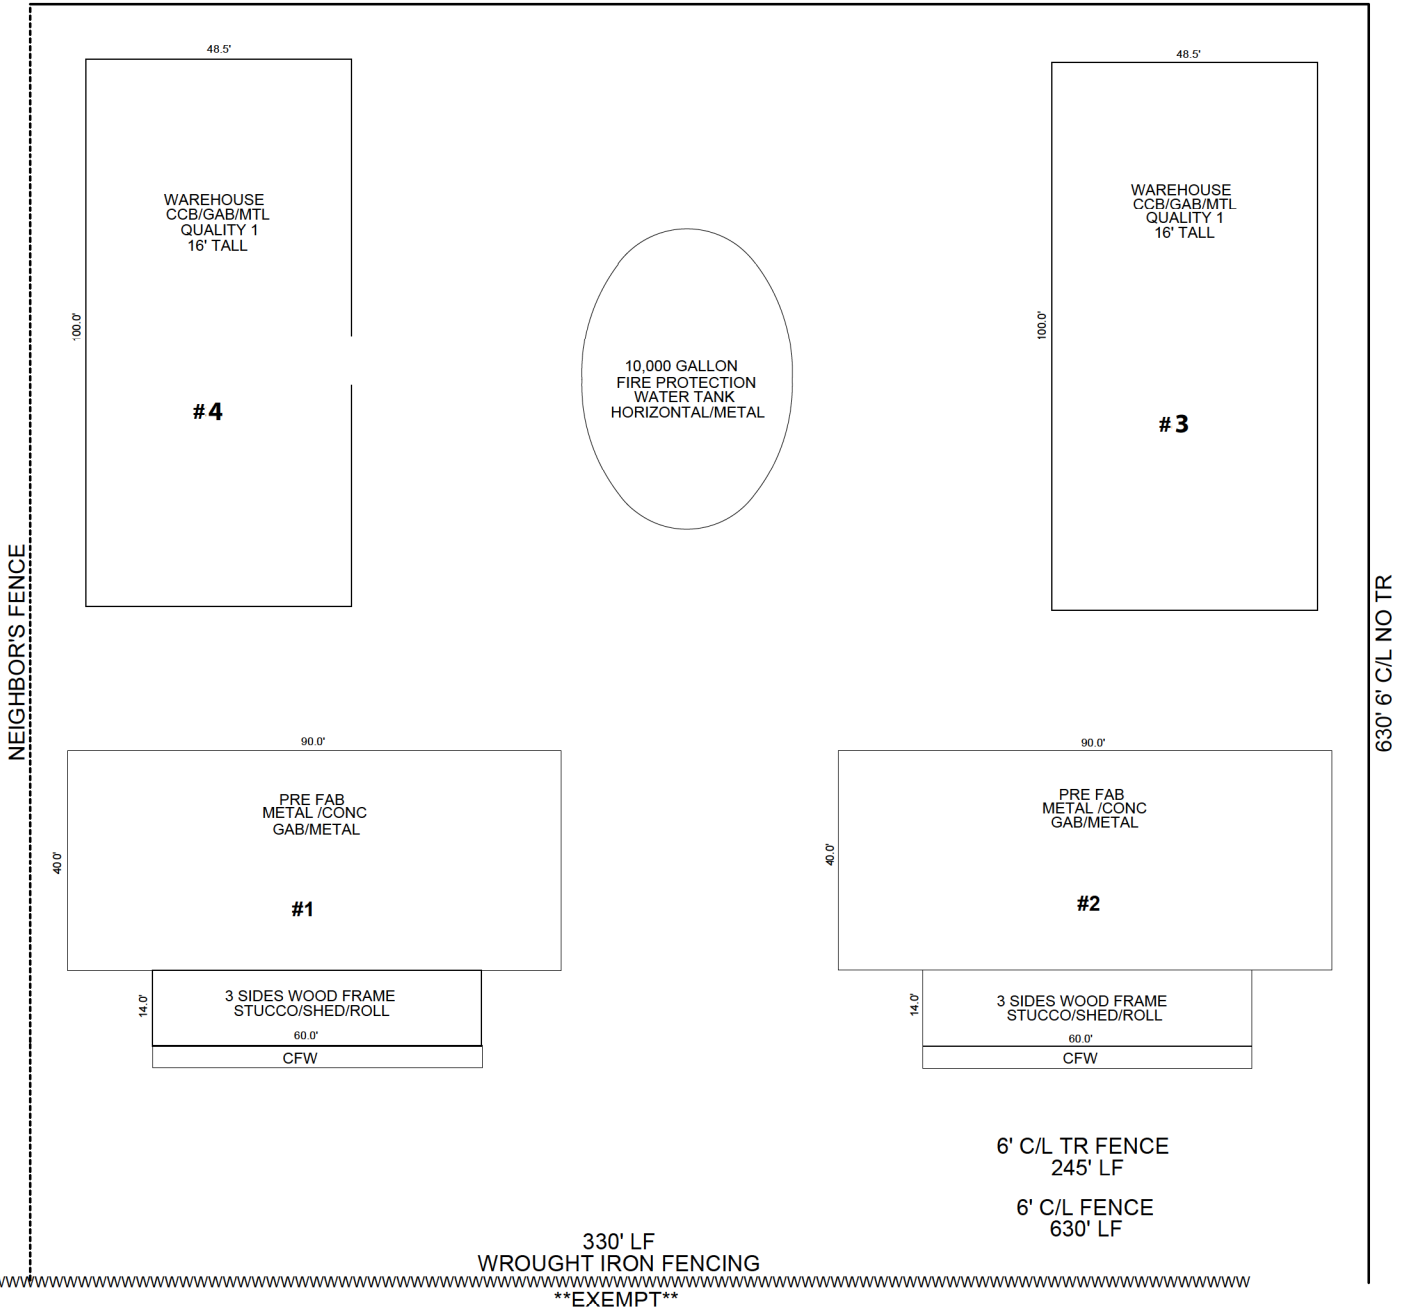

NYE COUNTY ASSESSOR

Parcel No 35-331-37

Inspection Date 11/03/2014

Property Address 800 S MARGARET ST

City PAHRUMP

County NYE

State NV

Zip 89048

Legal Desc F#194880 P.2 4.86AC

Appraiser Name JULIANNE DUDENSKI

Sketched By KIM HILDEBRAND

245' LF 6' C/L TR

Scale: 1 = 35