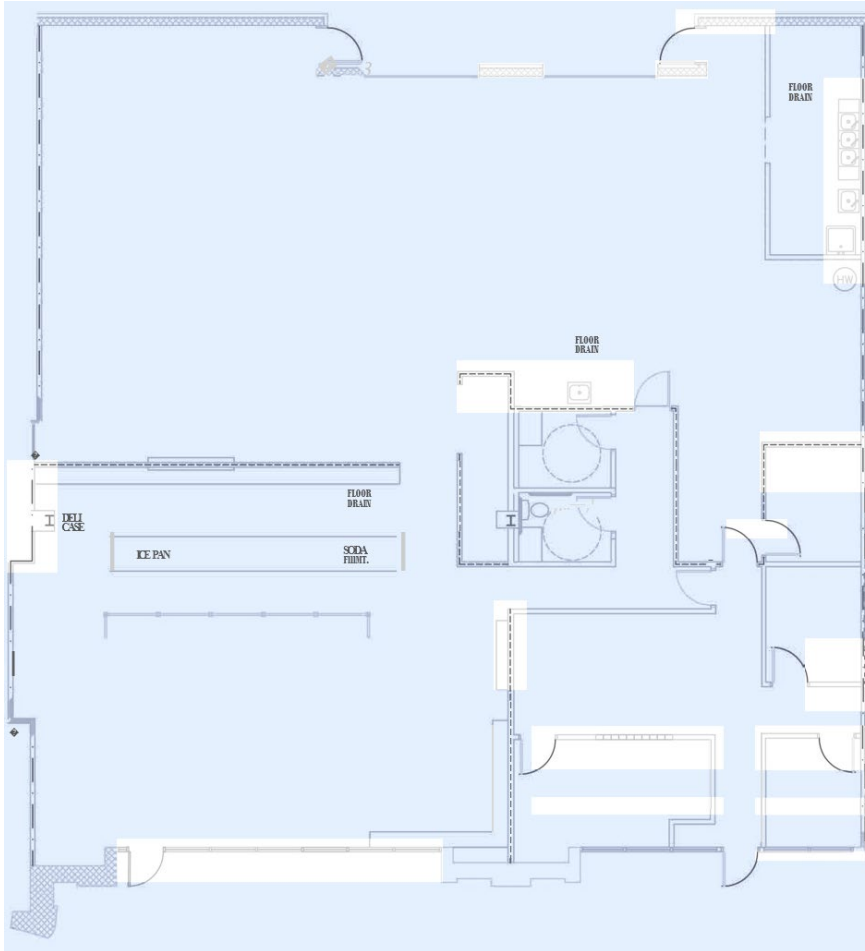

Suite 3
5,429 RSF

KEY PLAN

Suite Location

For more information, please contact:

TOM HARWELL
tharwell@eakinpartners.com
(615) 425-5923

ROB EAKIN
reakin@eakinpartners.com
(615) 425-5927

EAKIN PARTNERS, LLC
1201 Demonbreun Street | Suite 1400
Nashville, Tennessee 37203
(615) 250-1800