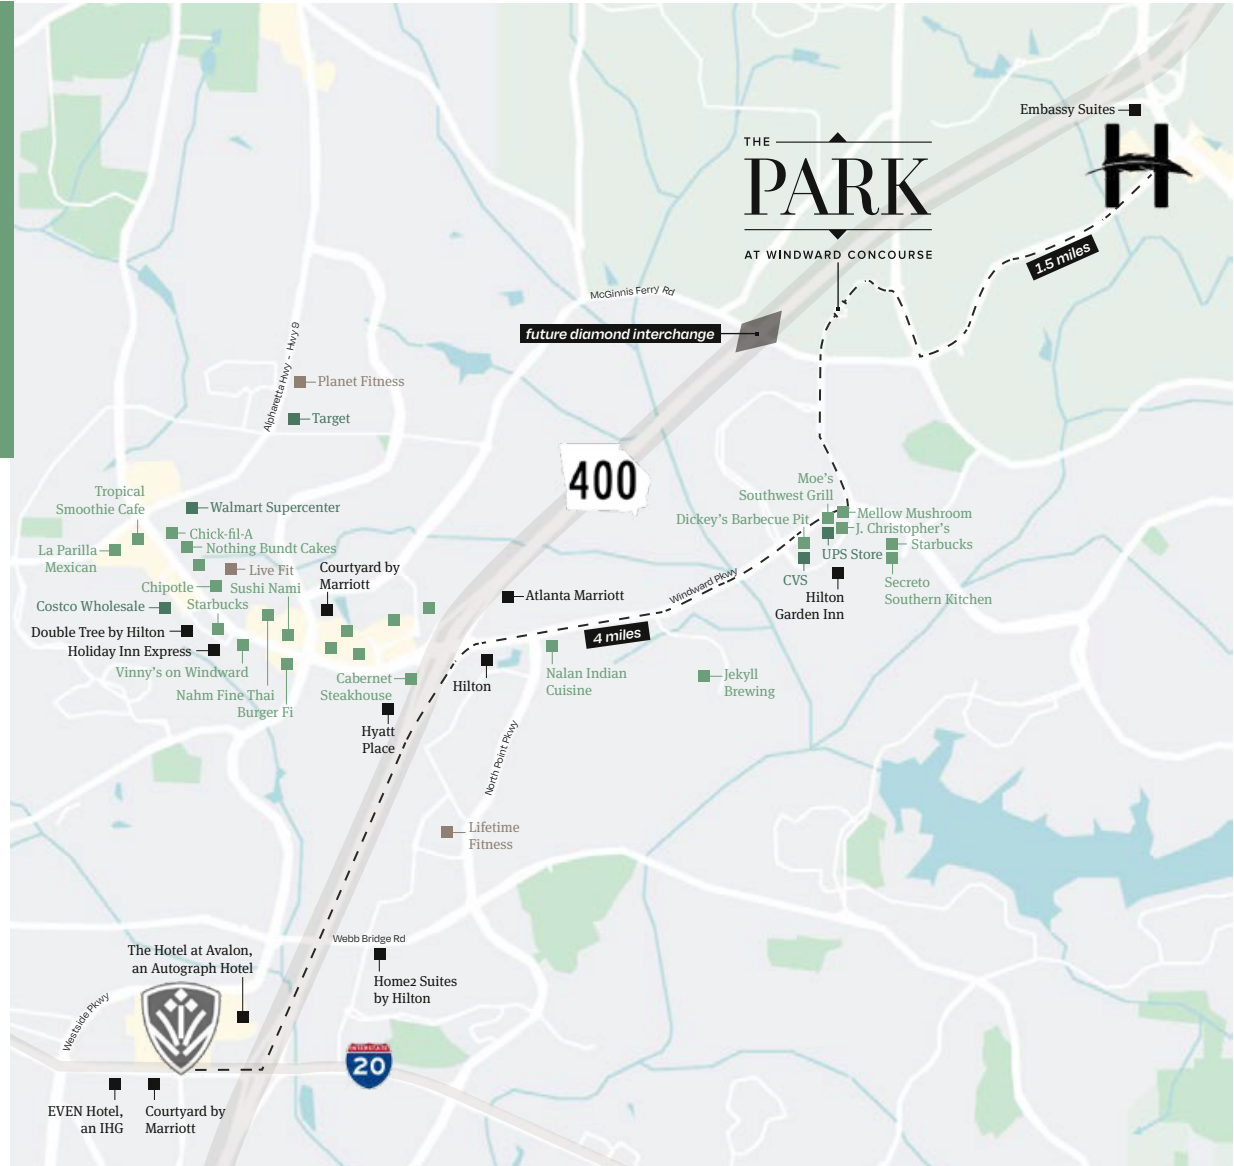

## NEARBY RETAIL

SHOPPING

DINING

ENTERTAINMENT

HOTEL

WELLNESS

CONVENIENTLY FIXED AMONG  
PREMIUM RETAIL + DINING DESTINATIONS

**Halcyon**  
1.5 Miles North

Butcher & Brew  
Cattle Shed Wine & Steak

Cherry Street Brewpub  
CMX Stone Sports Bar  
CT Al Pastor  
CT Cantina Taqueria  
Eclipse Di Luna  
Fuel Coffee  
Gu's Dumplings  
Hobnob Neighborhood  
Tavern  
Holmes Slice  
Il Bottegone  
Iron Age Korean Steak House

**Avalon**  
4 Miles South

Allbirds  
Altar'd State  
Aerie  
American Threads  
Anderson Aesthetics  
Anthropologie  
Apple  
Arhaus  
Arula  
Athleta  
Banana Republic  
Bonobos  
Chanel  
The Container Store  
Crate & Barrel  
Evereve  
Everything But Water  
Fab'rik  
FREEBIRD  
Free People  
GAP  
Hatley  
High Country Outfitters  
J. Crew  
J. Jill

Sephora  
Soft Surroundings  
South Moon Under  
Sundance  
Sunglass Hut  
Tempur-Pedic  
Tesla  
Tommy Bahama  
Tumi  
Urban Outfitters  
Vineyard Vines  
West Elm  
William Sonoma  
Whole Foods Market  
**Electric Gamebox**  
**Regal Avalon**  
AYA Medical Spa  
Boardroom Styling Lounge  
Club Pilates  
Drybar  
LensCrafters  
Parisian Nails  
Restore  
Van Michael Salon  
The Woodhouse Day Spa