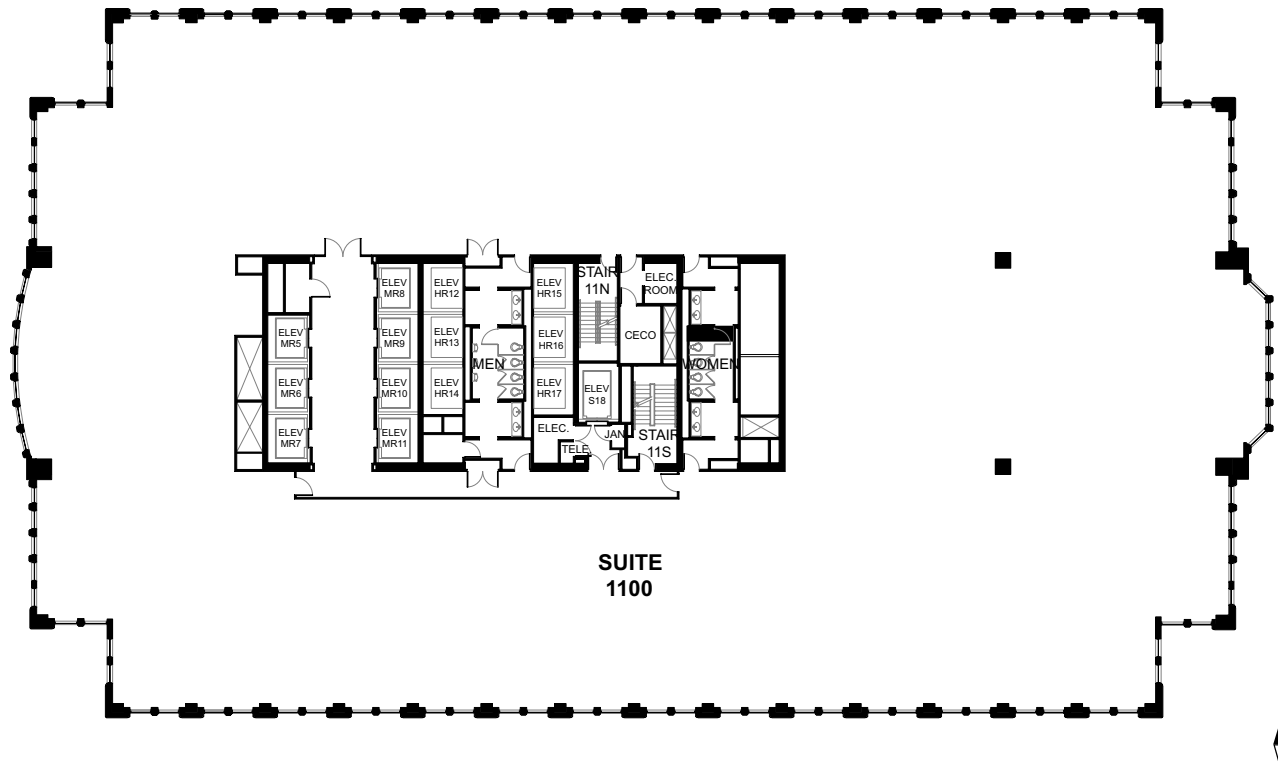

Floor Plan

11th Floor | Suite 1100 | 30,447 RSF

SUITE
1100

Mason Taylor
+1 312 470 2337
mason.taylor@cushwake.com

Karoline Eigel
+1 312 470 2302
karoline.eigel@cushwake.com

Paige Krueger
+1 949 554 9643
paige.krueger@cushwake.com

**NBC
TOWER**