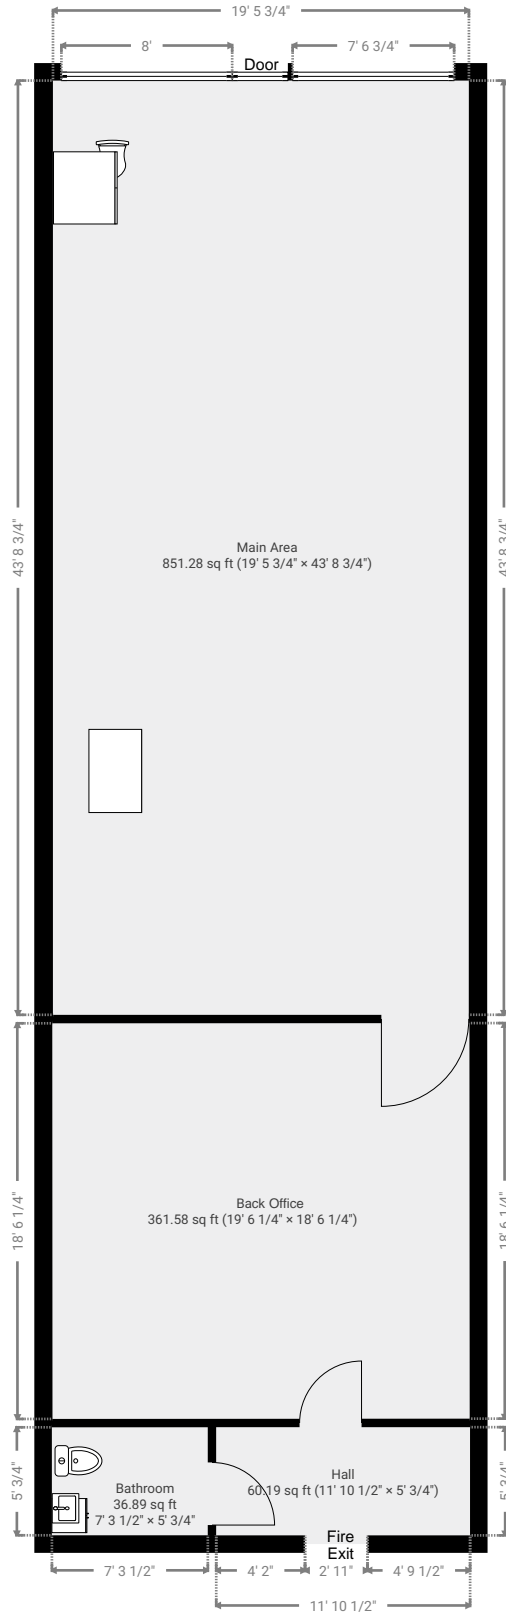

Suite B

4550 Jonesboro Road Suite B, 30291 Union City, Georgia, US
TOTAL AREA: 1473.46 sq ft • LIVING AREA: 1473.46 sq ft • FLOORS: 1 • ROOMS: 4

▼ Ground Floor

TOTAL AREA: 1473.46 sq ft • LIVING AREA: 1473.46 sq ft • ROOMS: 4

THIS FLOOR PLAN IS PROVIDED WITHOUT WARRANTY OF ANY KIND. SENSOPIA DISCLAIMS ANY WARRANTY INCLUDING, WITHOUT LIMITATION, SATISFACTORY QUALITY OR ACCURACY OF DIMENSIONS.