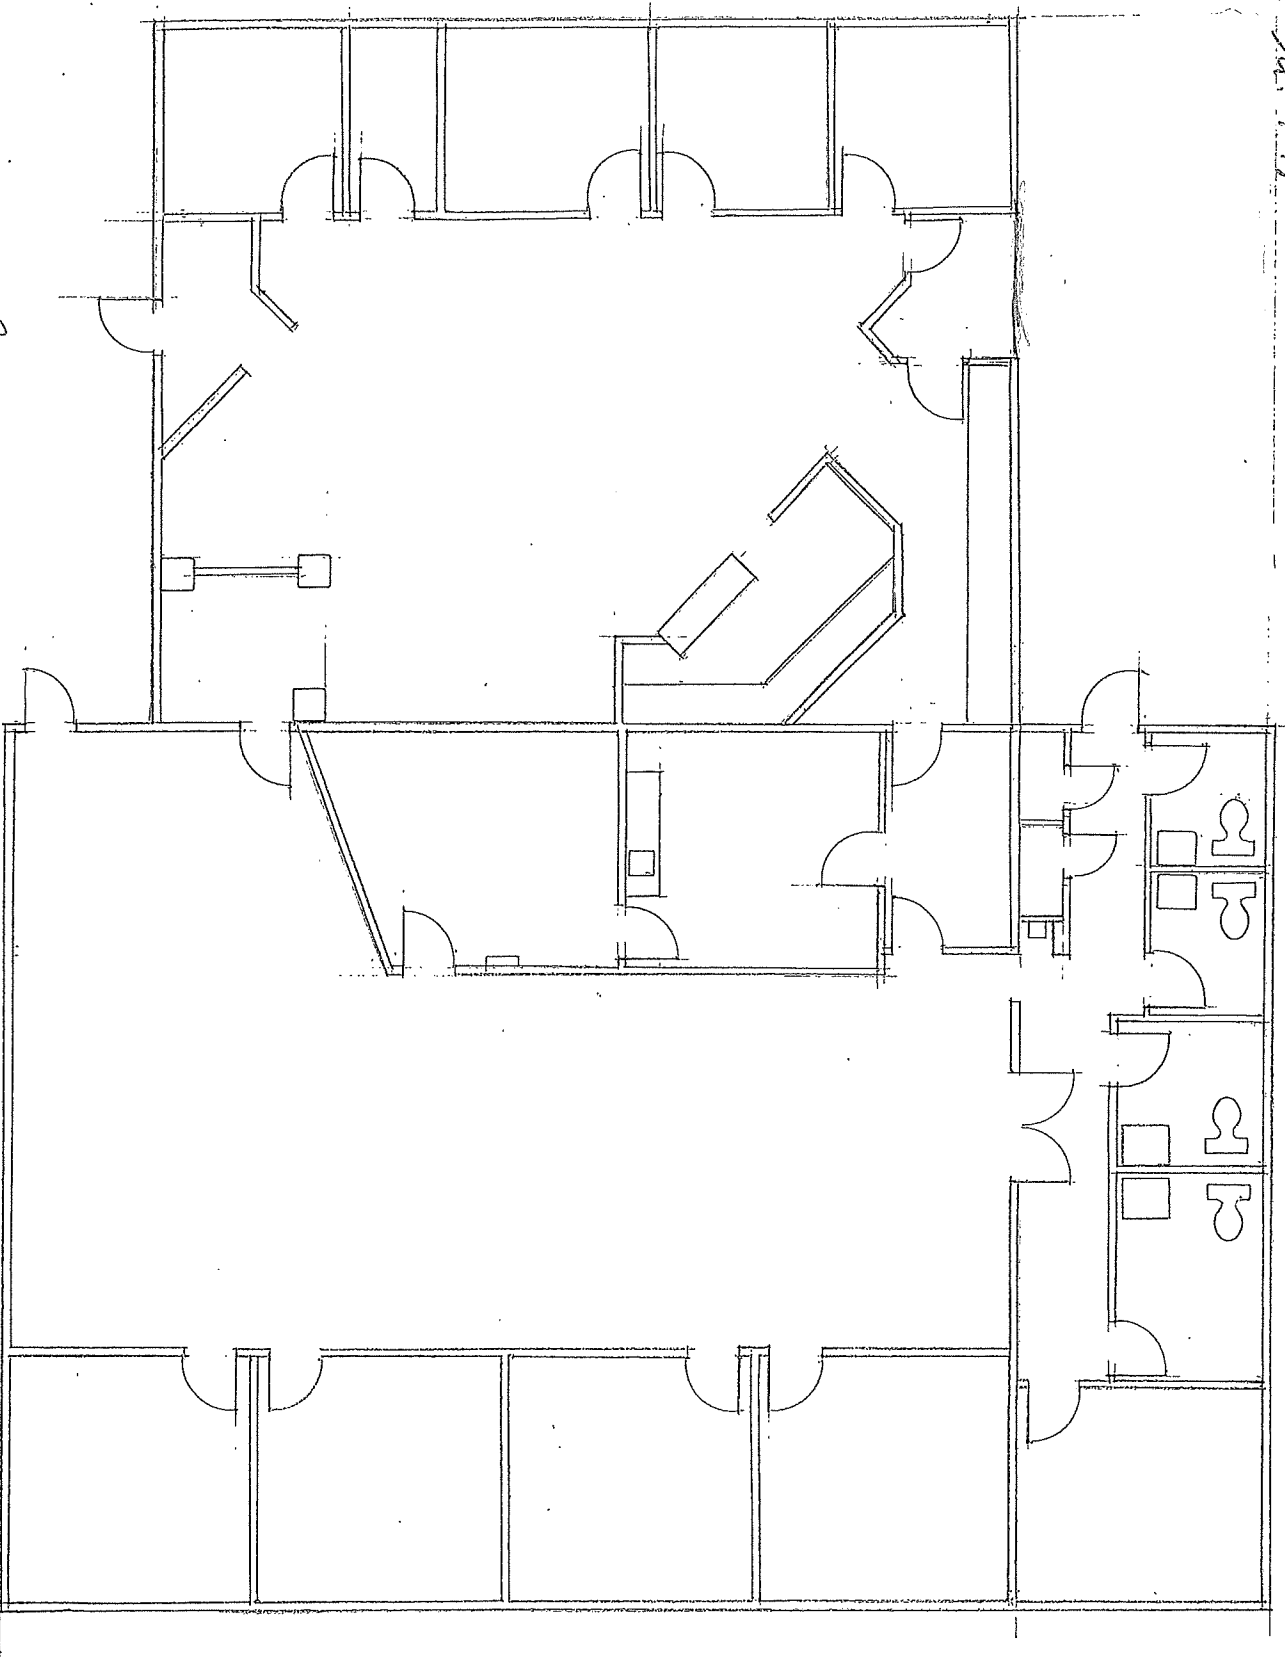

8963-A KINGSRIDGE PLAZA

5362 SQ. FT.

FLOOR PLAN

SCALE: 3/32" = 1'-0"