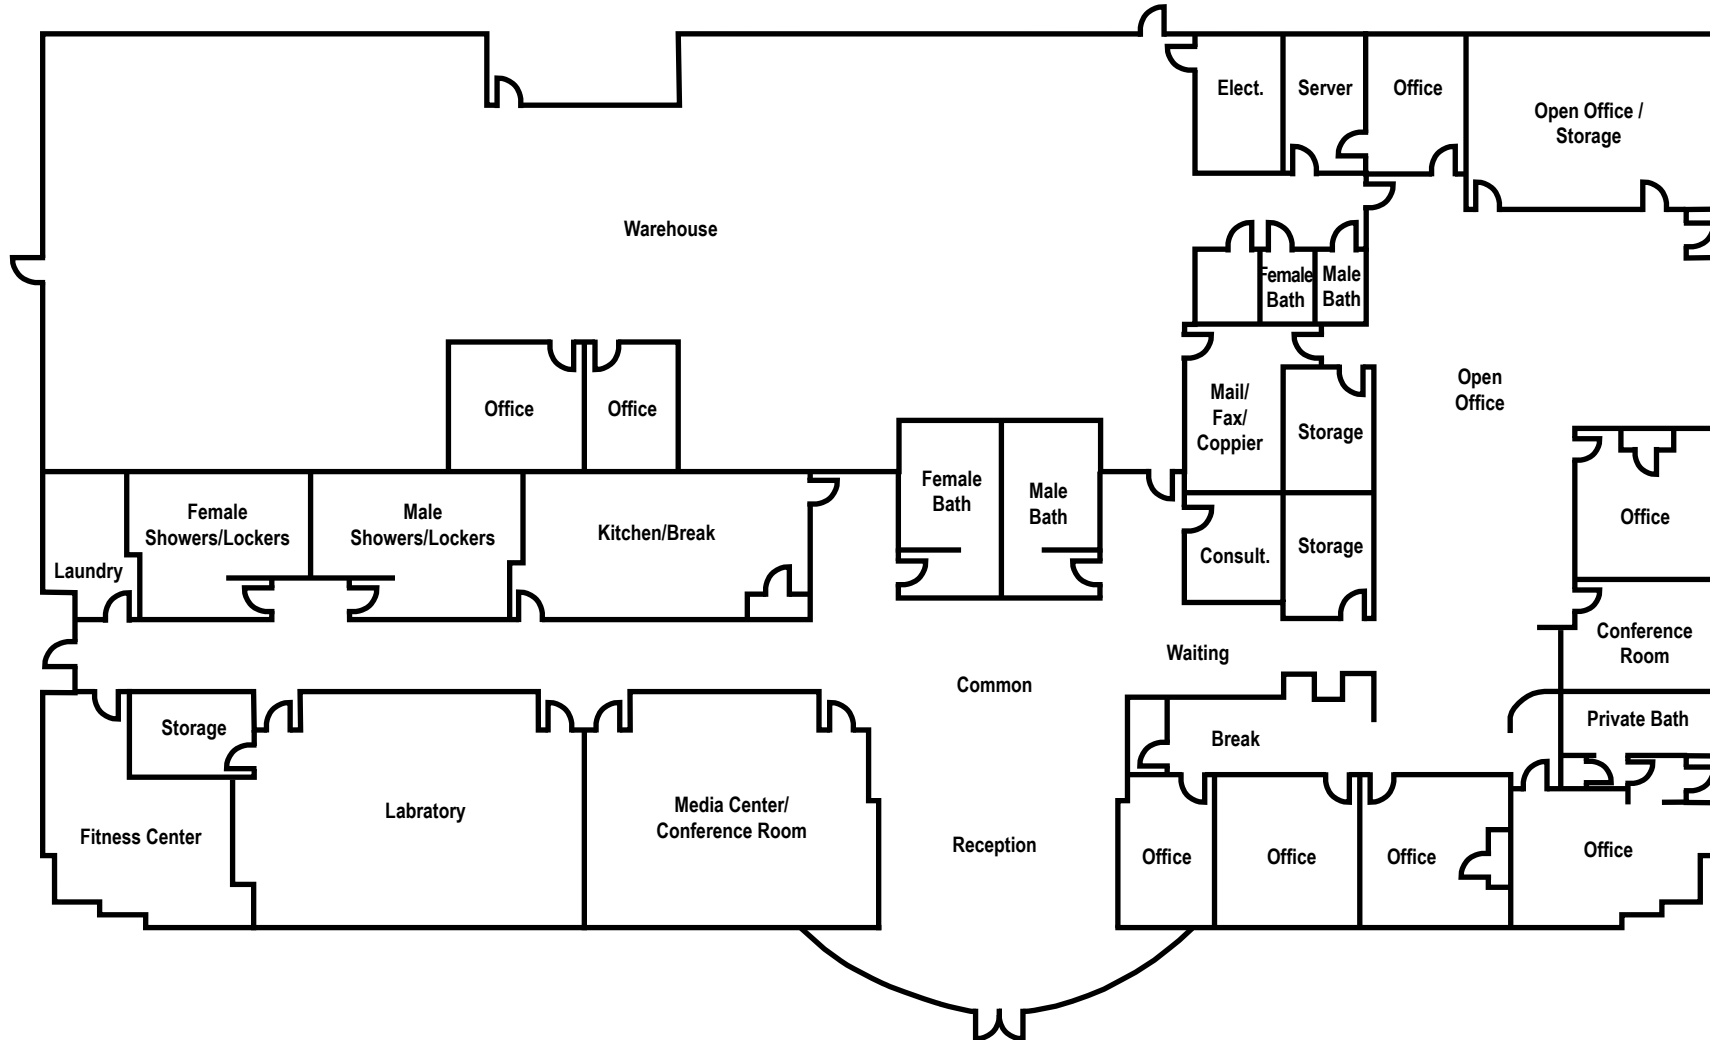

21,053 SF FLEX BUILDING

6100 MADDRY OAKS COURT | RALEIGH, NC (GREAT NORTH RALEIGH LOCATION)