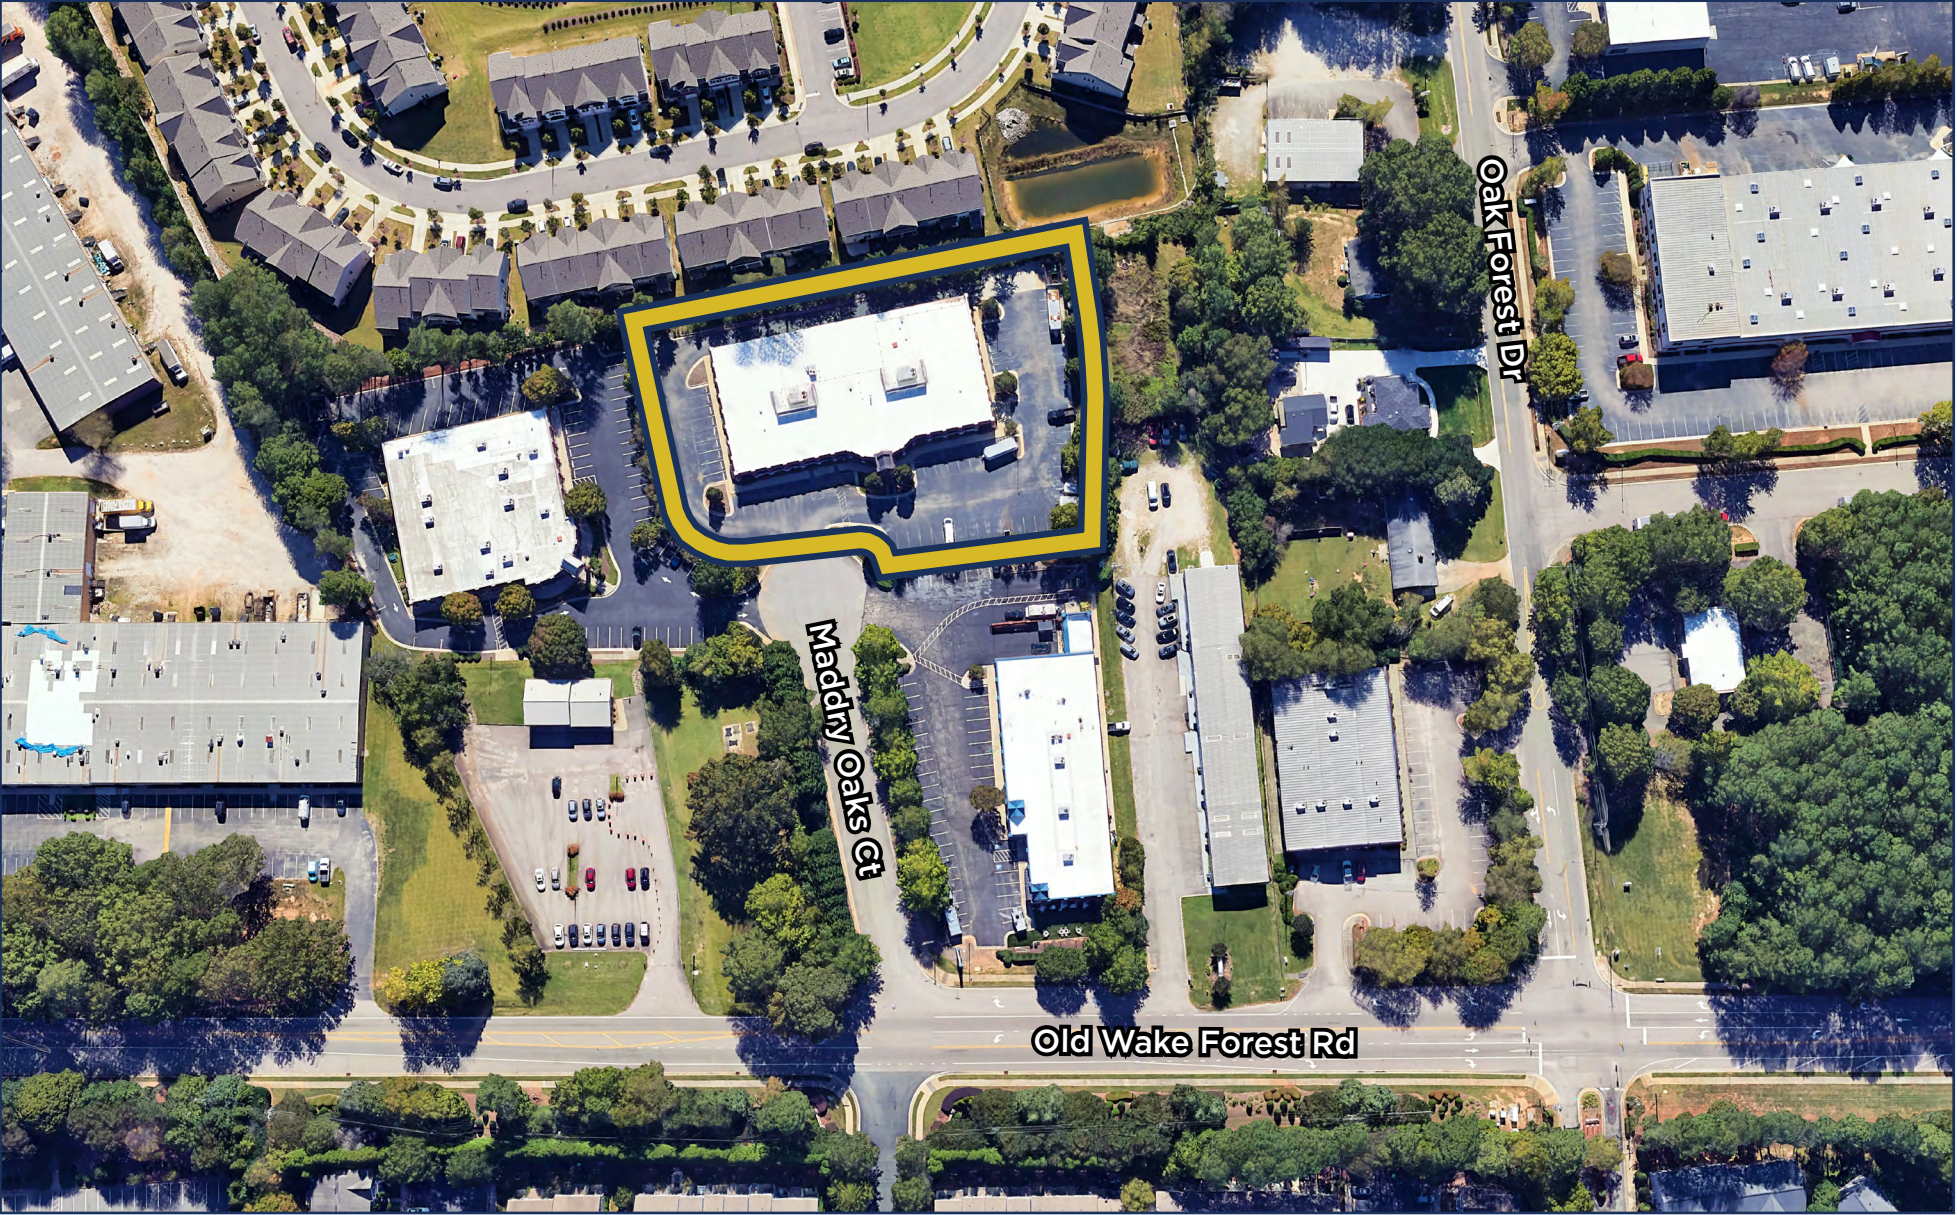

21,053 SF FLEX BUILDING

6100 MADDRY OAKS COURT | RALEIGH, NC (GREAT NORTH RALEIGH LOCATION)