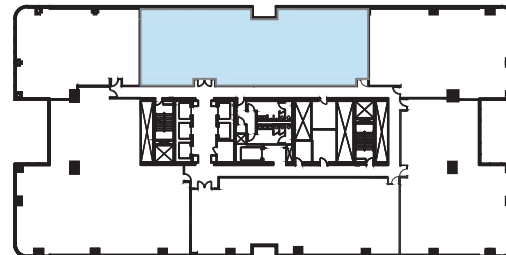

PLAZA TOWER

ONE

6400 Fiddlers Green Circle
Greenwood Village, CO 80111

Suite 400
4,441 RSF

ROBERT WHITTESEY
303 283 4581 | robert.whittelsey@colliers.com
ABBY PATTILLO
303 283 4579 | abby.pattillo@colliers.com