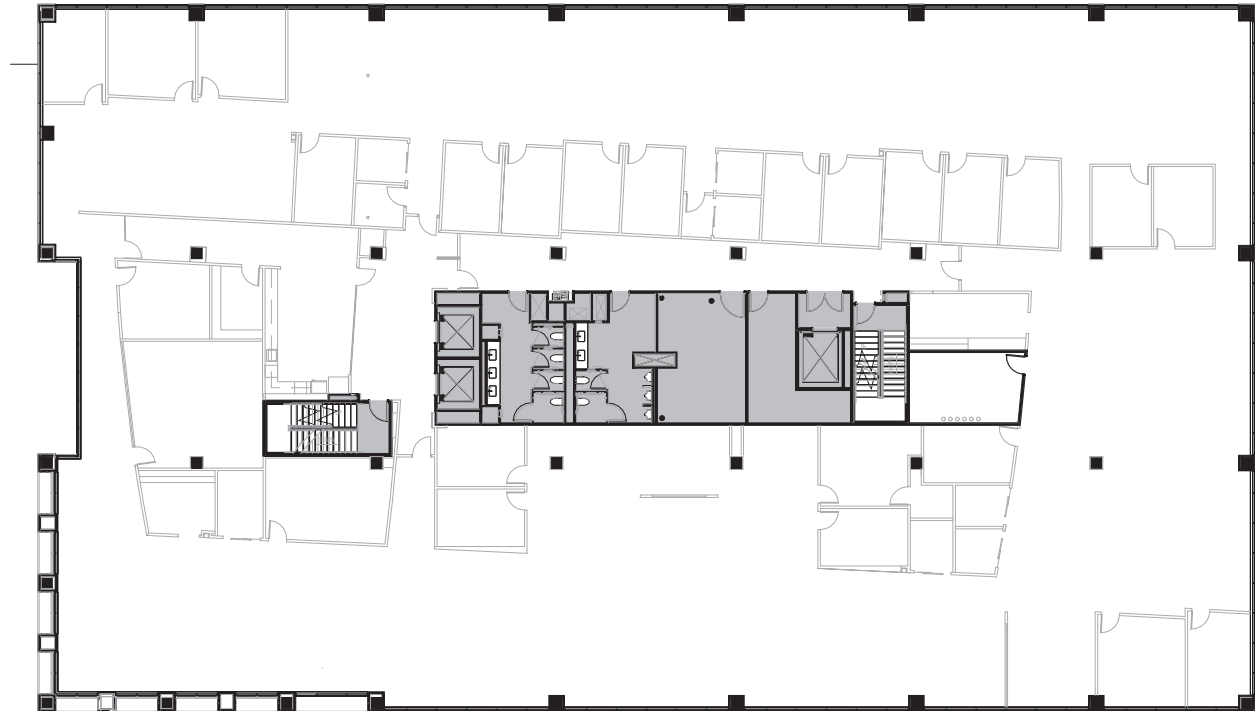

KEY PLAN

Floor Plan - Suite 200South

PLAN
NORTH

Jeff Bellamy 404.995.2221

ASD | SKY

6303 BARFIELD ROAD - SUITE 200South - 25,889 RSF

Available Suite