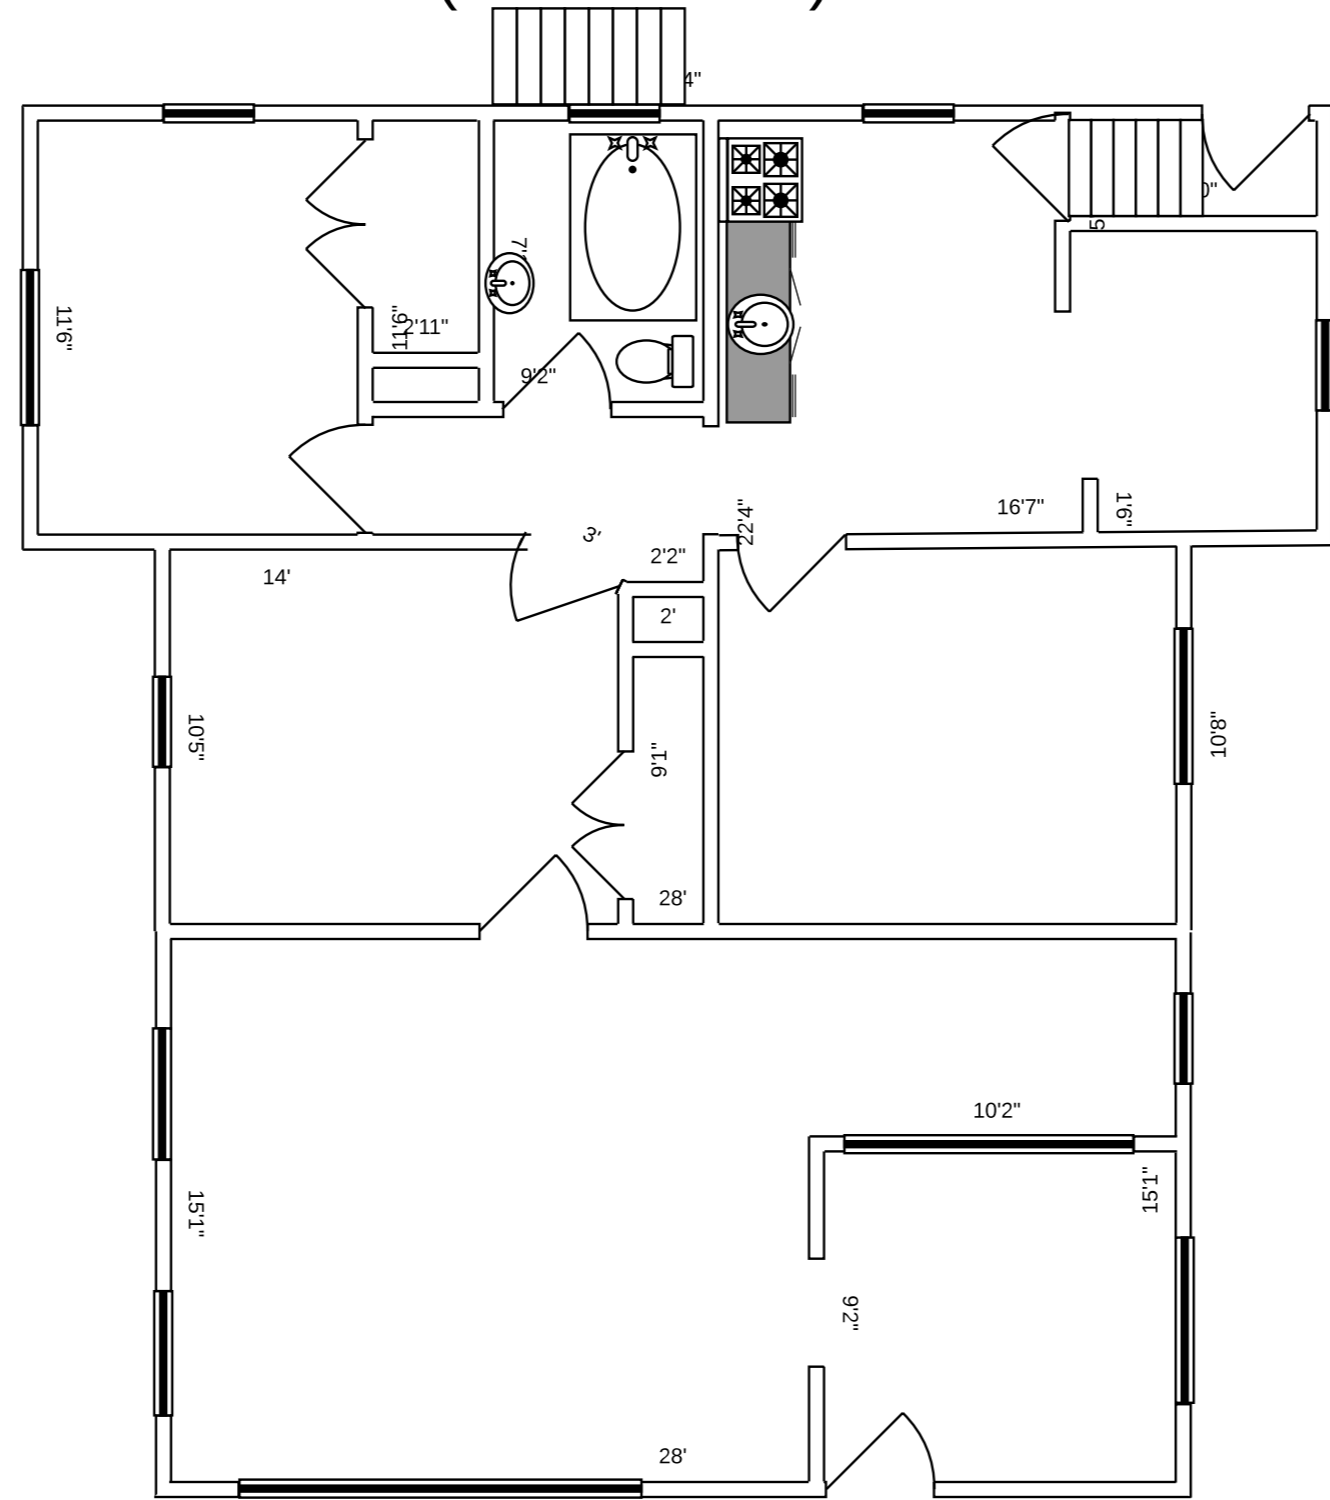

1185 S State Street, Salt Lake City, Utah - 84111
Uptown Motel

#8 (BASEMENT)

Main Floor

Basement