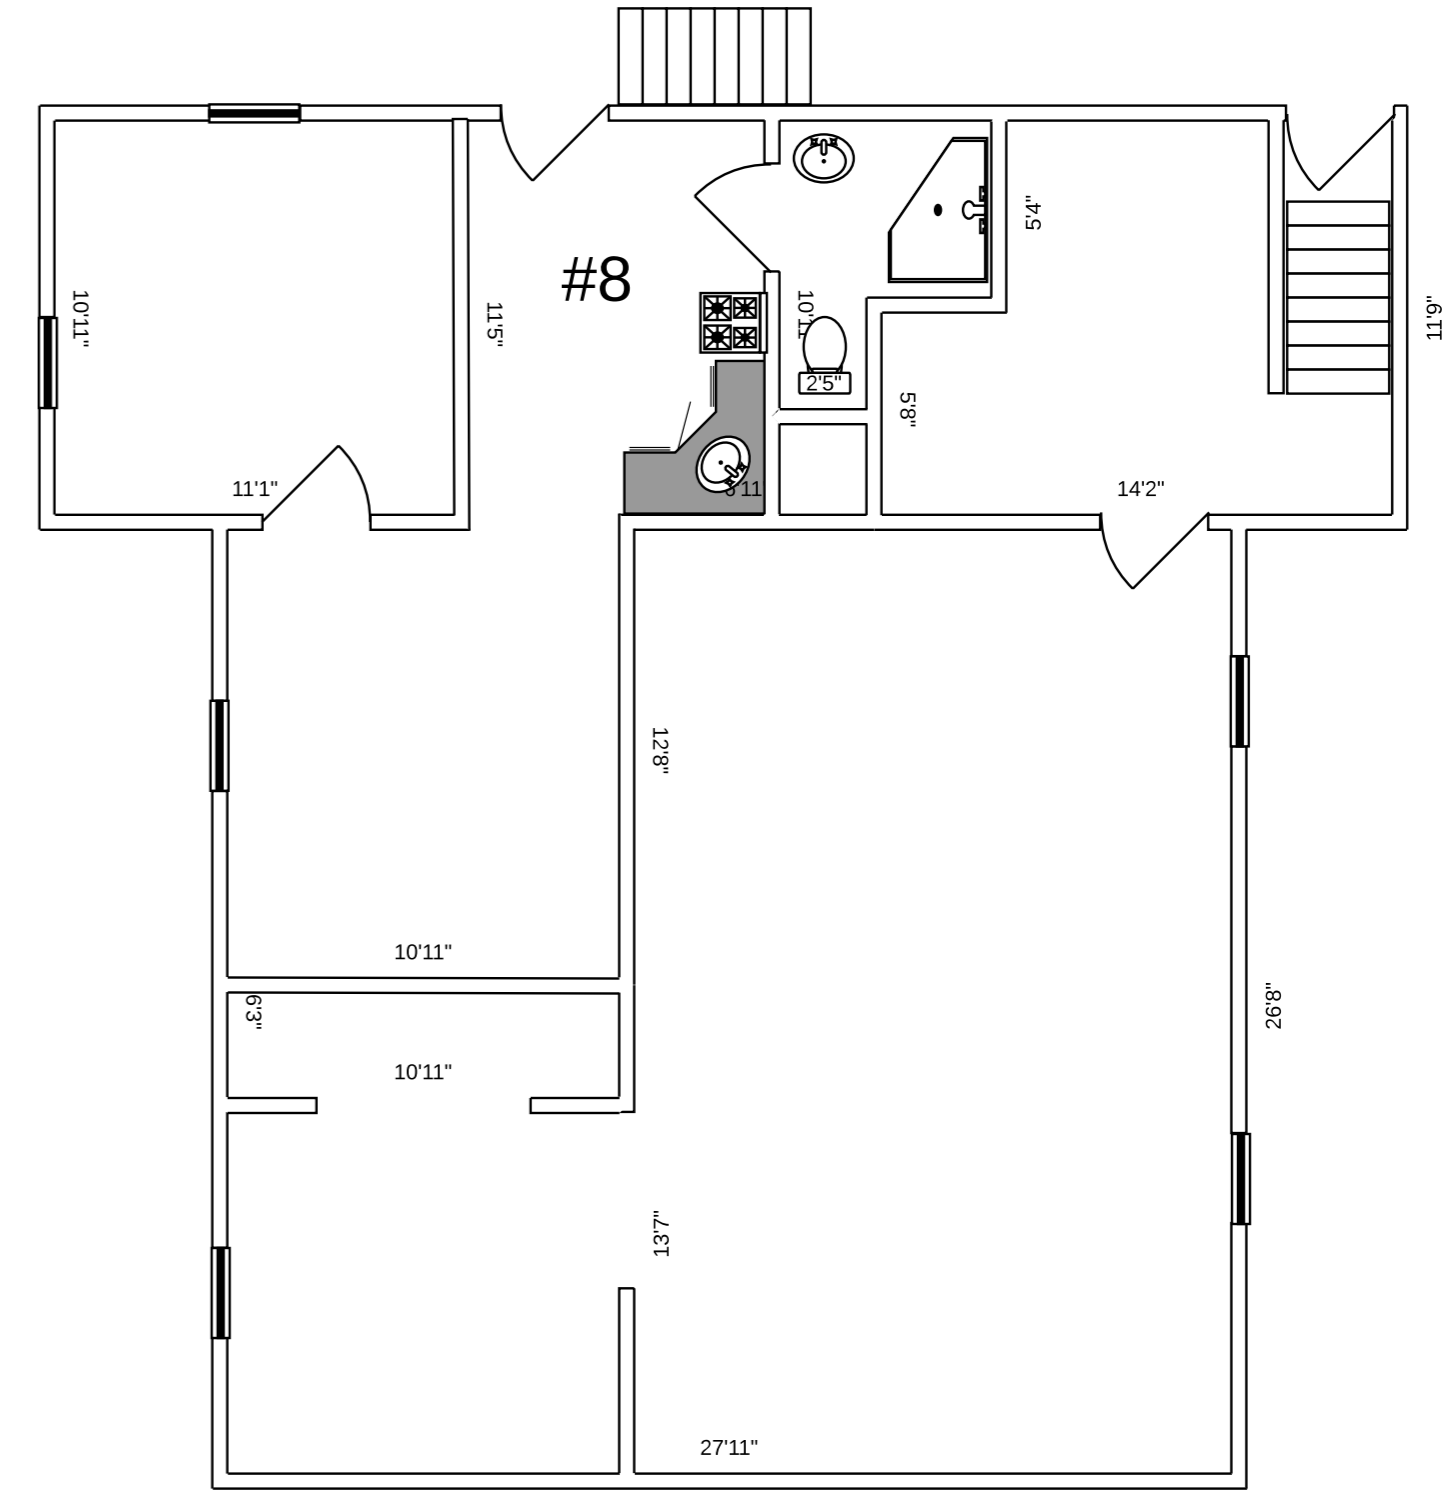

1185 S State Street, Salt Lake City, Utah - 84111
Uptown Motel

#8 (BASEMENT)

Main Floor

Basement