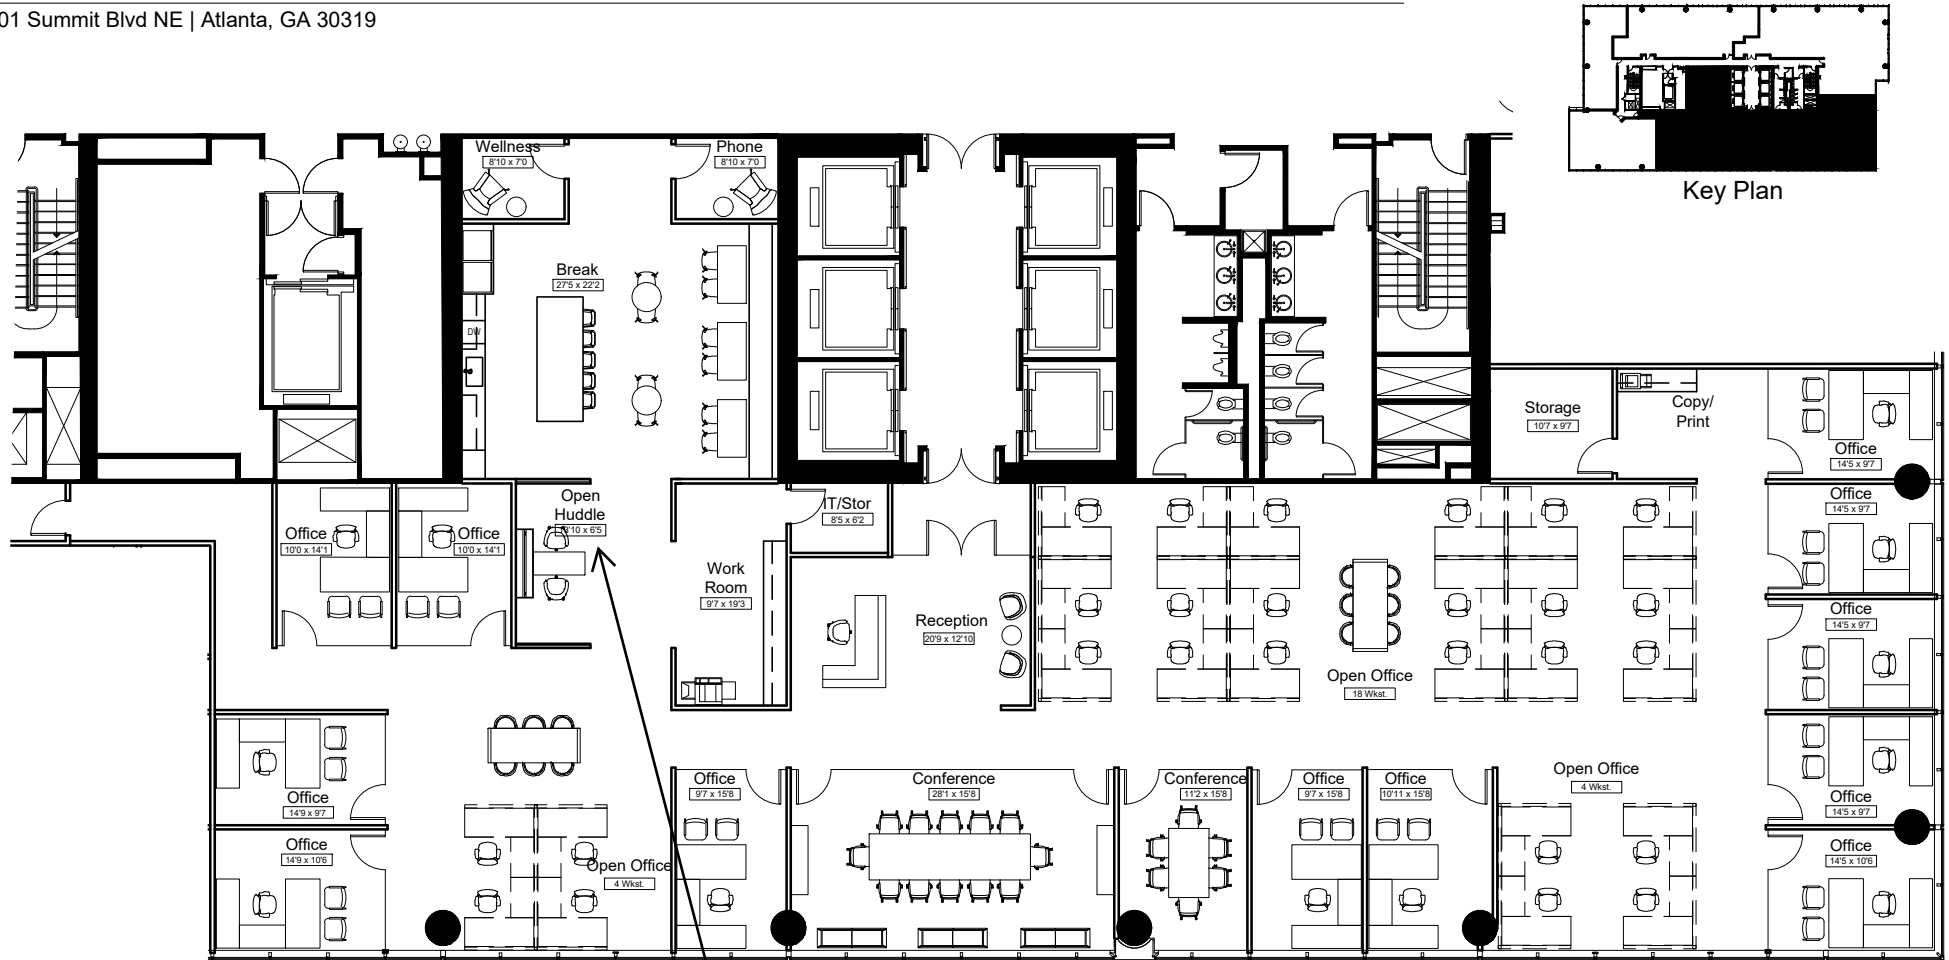

# Perimeter Summit | Building 1

16th Fl Spec Suite B | 9,309 RSF

1001 Summit Blvd NE | Atlanta, GA 30319

Open Huddle Concept Images