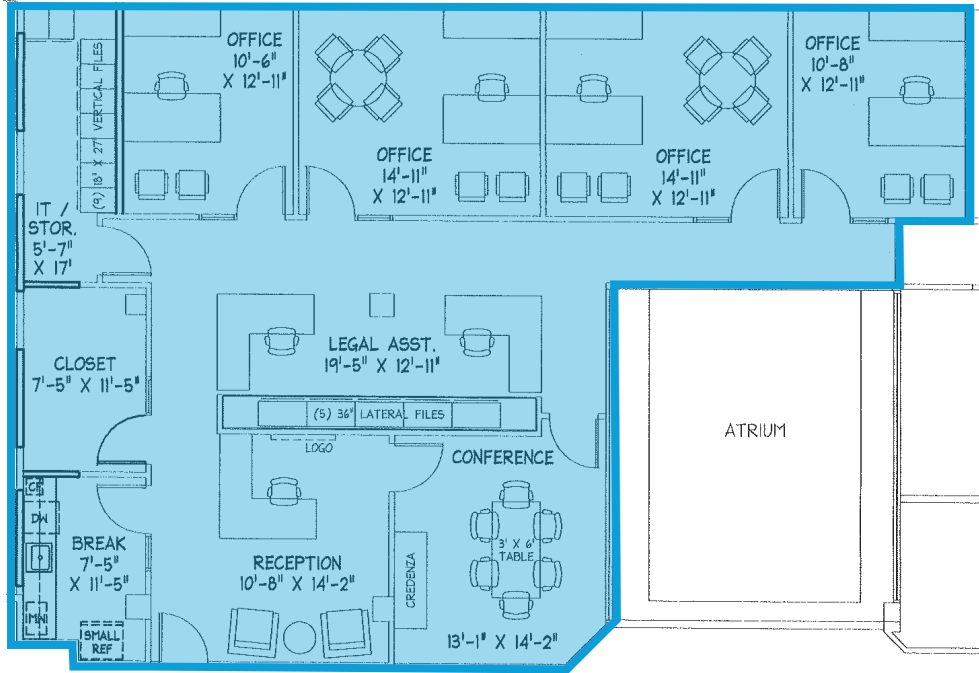

St. Cloud Corner: 500 Church Street | Nashville, TN 37219

Second Floor - Suite 250: 2,204 SF

Colliers International | Nashville  
615 3rd Avenue South | Suite 500  
Nashville, TN 37210  
615 850 2700 | [www.colliers.com](http://www.colliers.com)