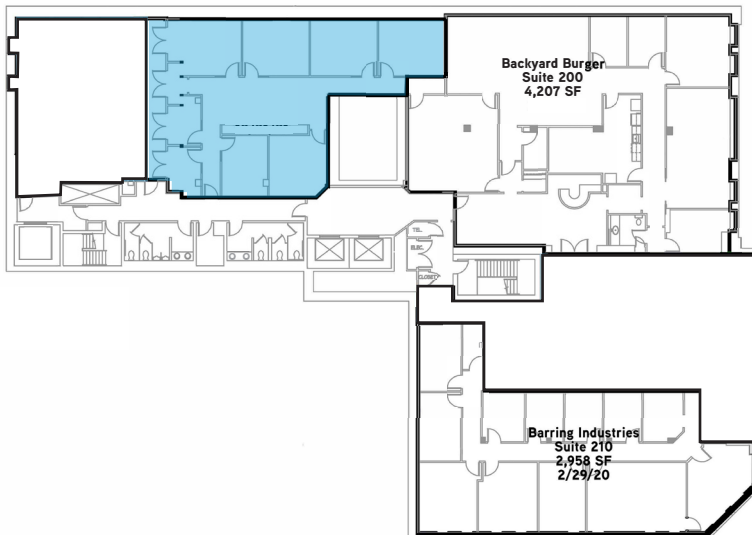

St. Cloud Corner: 500 Church Street | Nashville, TN 37219

Second Floor - Suite 250: 2,204 SF

Colliers International | Nashville  
615 3rd Avenue South | Suite 500  
Nashville, TN 37210  
615 850 2700 | [www.colliers.com](http://www.colliers.com)