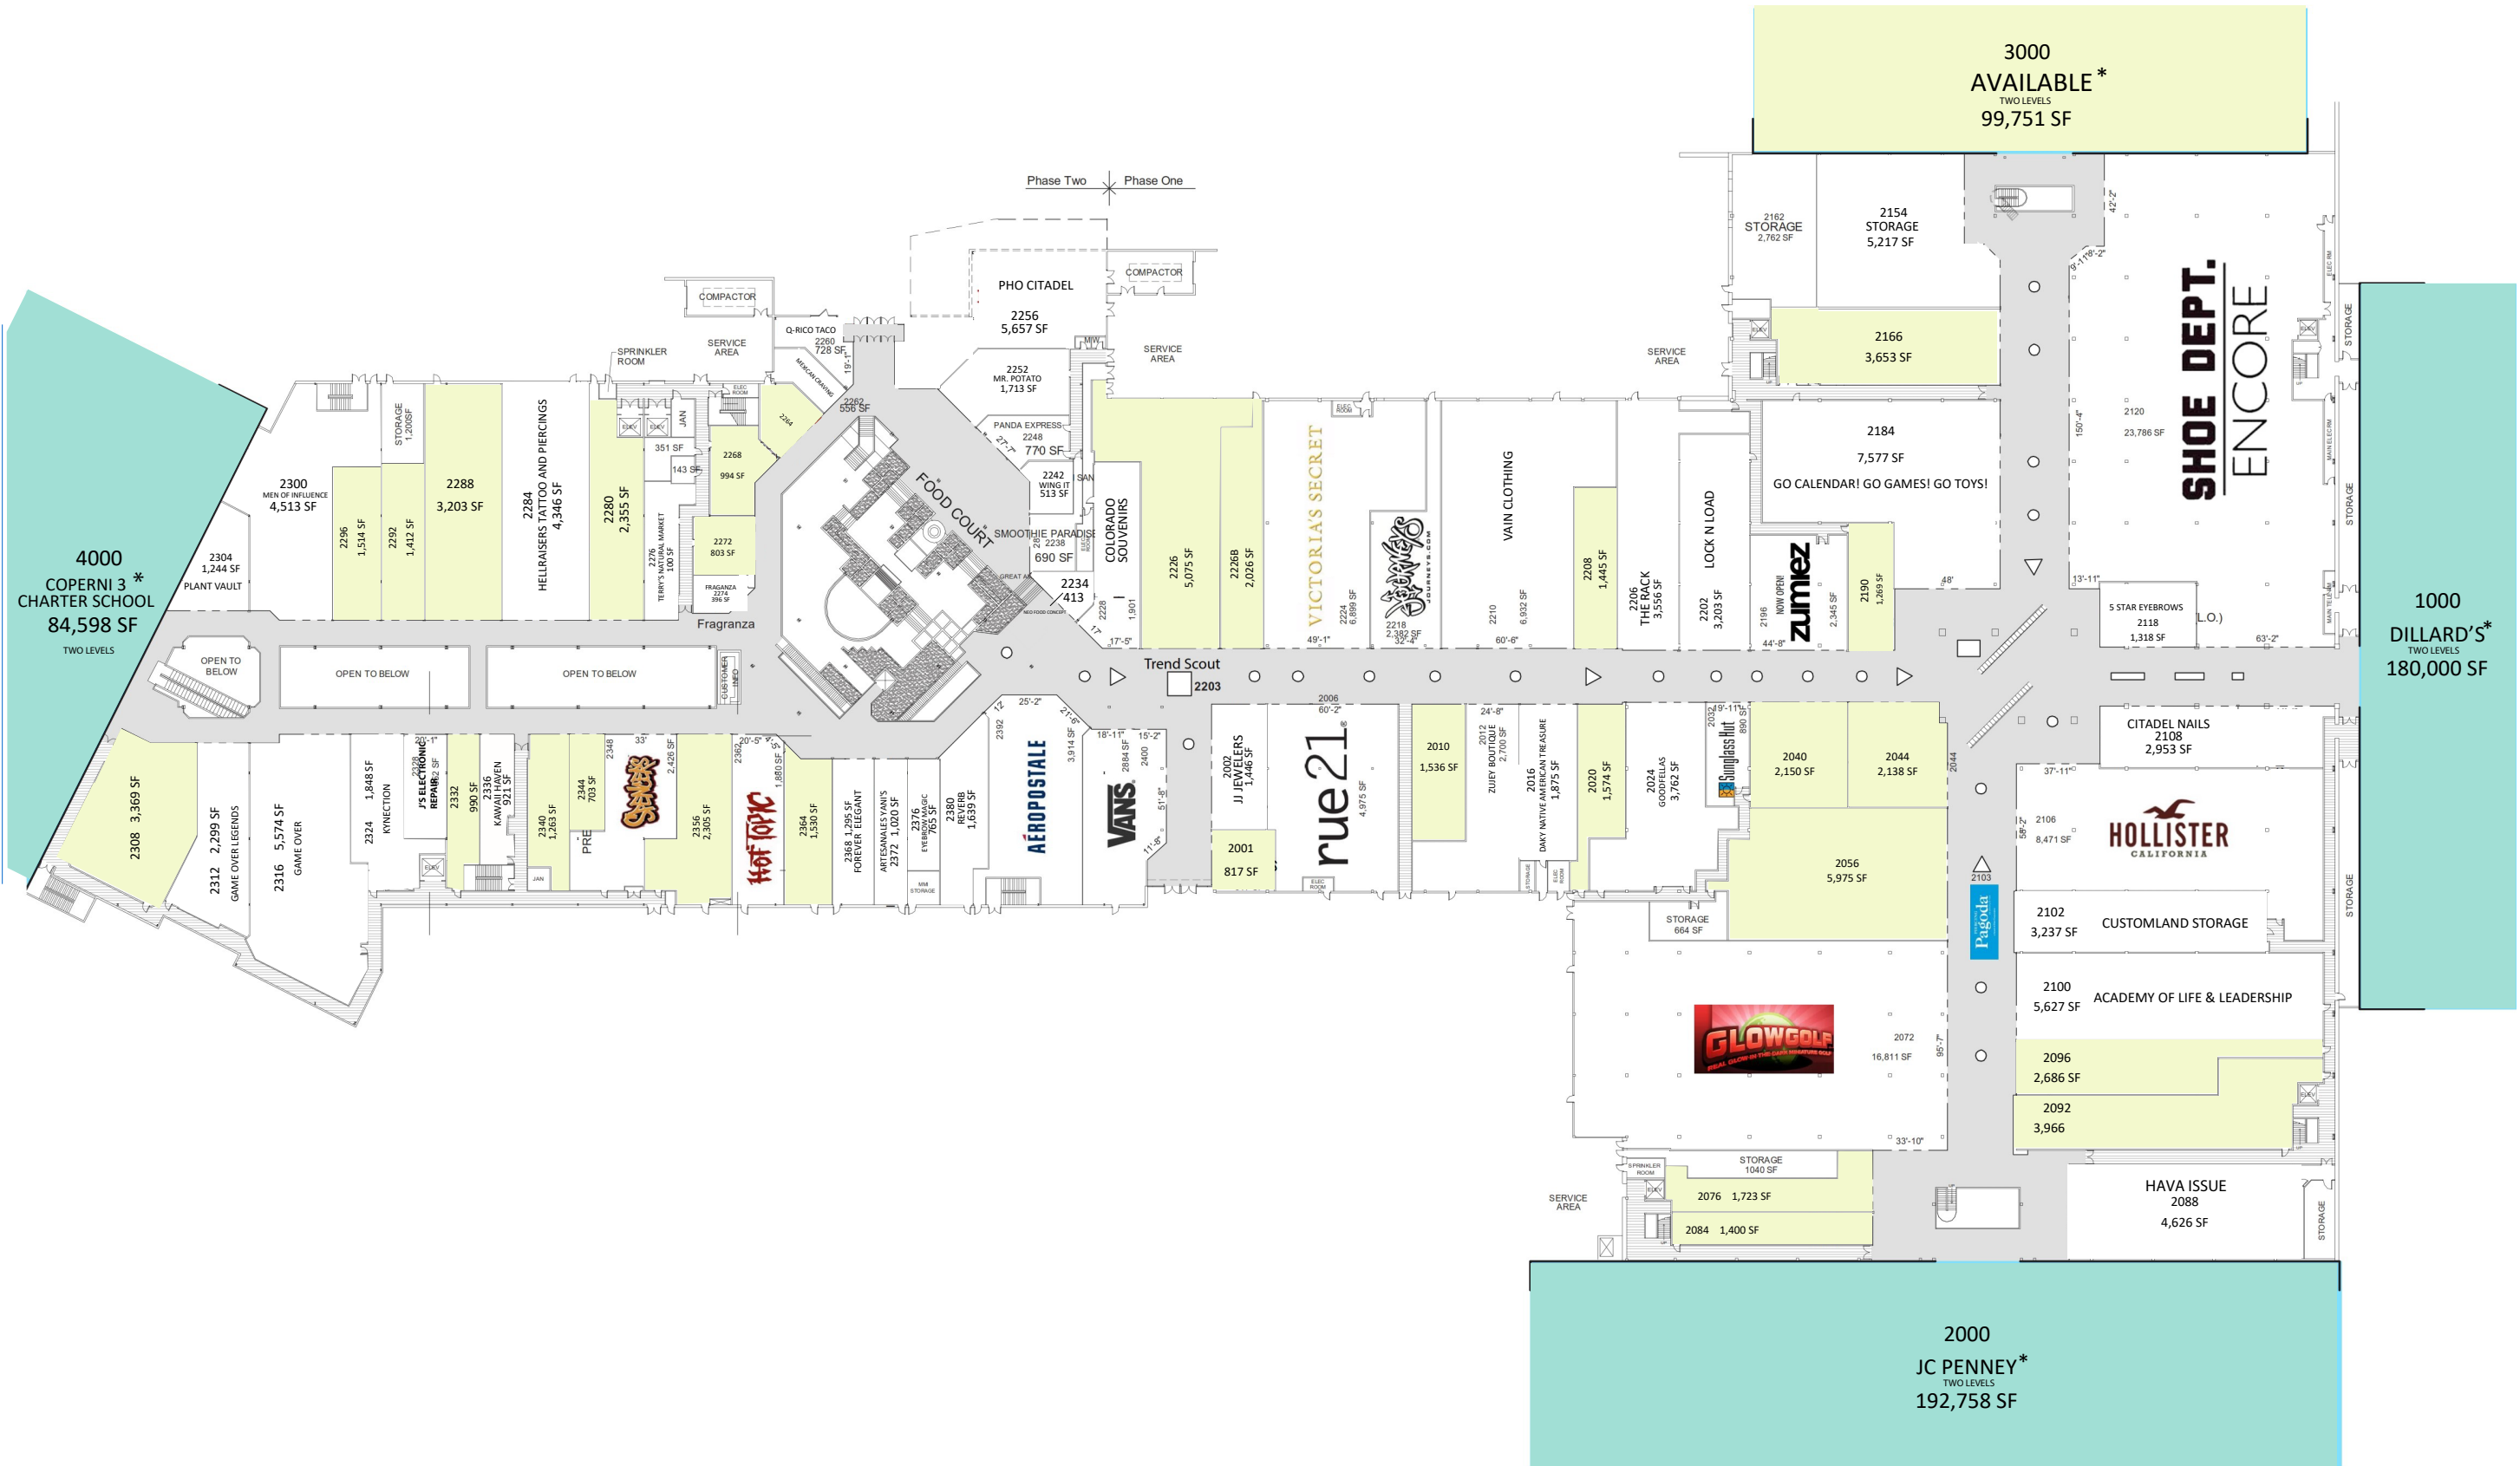

LEVEL 2

*NOT OWNED

LEASED
 AVAILABLE

LEASING BY:

THE CITADEL
COLORADO SPRINGS, CO

750 CITADEL DR. EAST

LEASE PLAN
LP2