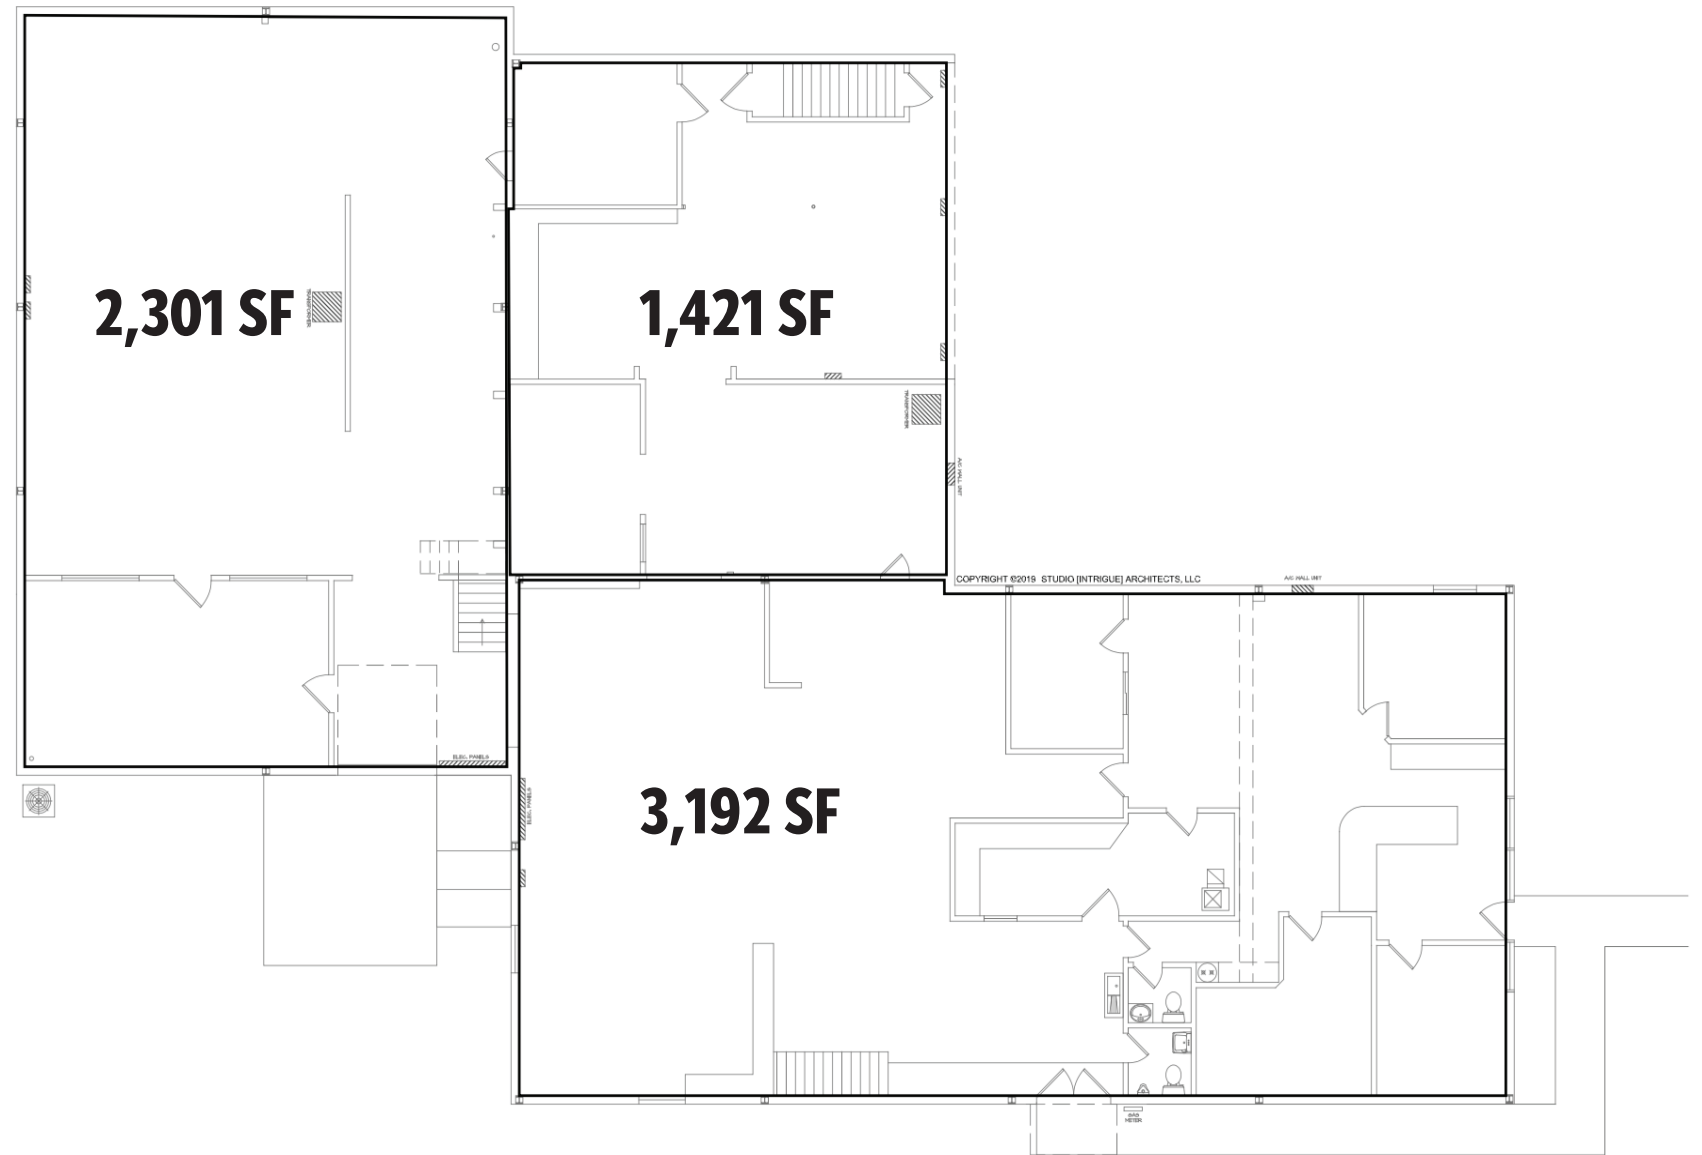

LOWER LEVEL: 4,365 SF

MAIN LEVEL: 6,914 SF