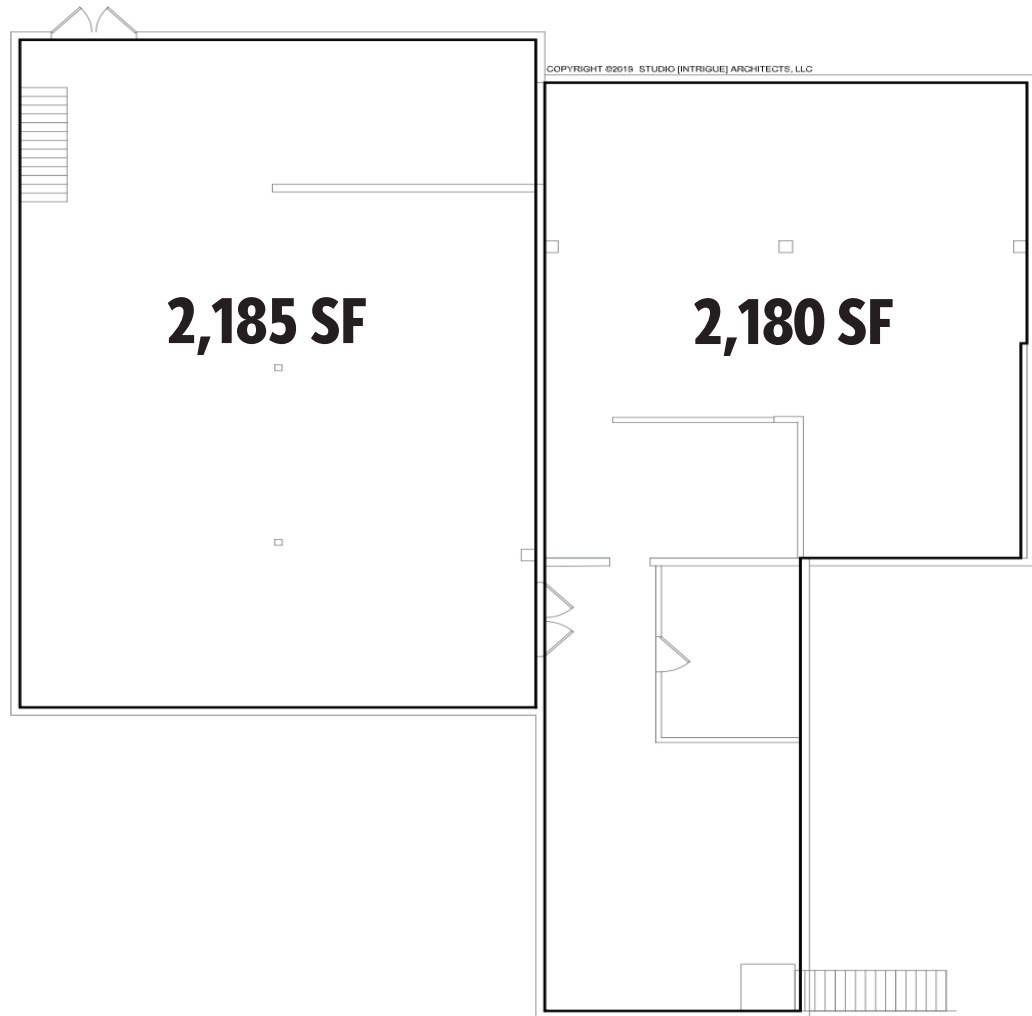

LOWER LEVEL: 4,365 SF

MAIN LEVEL: 6,914 SF