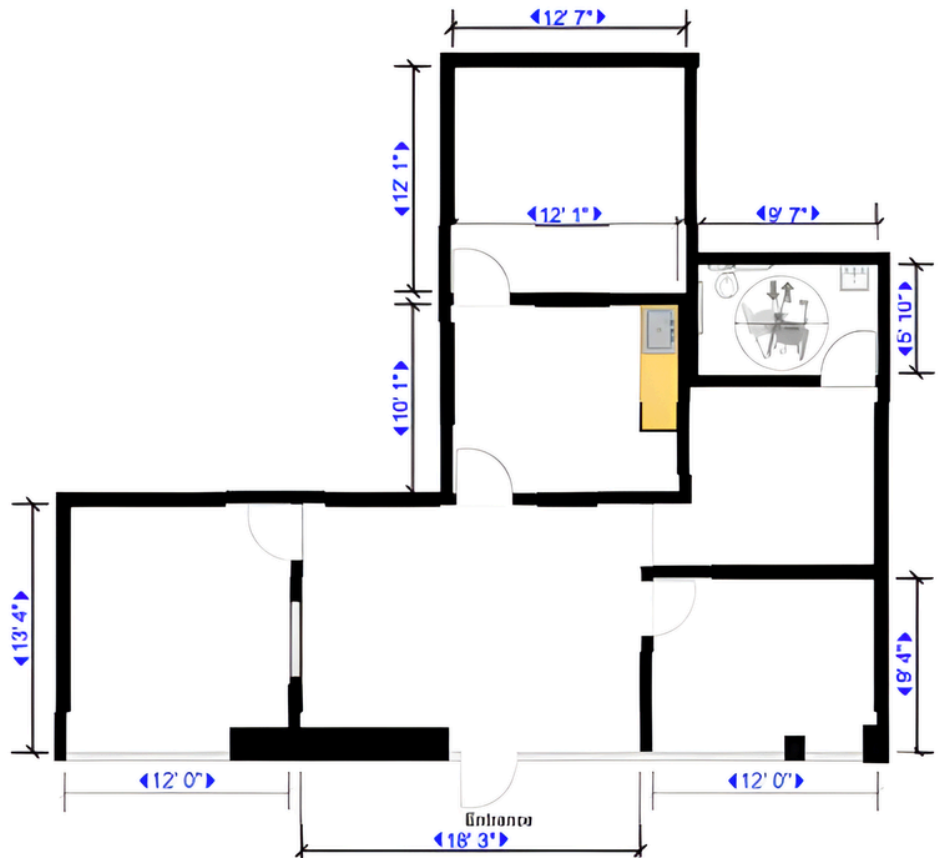

Sample Layout.  
Customizations  
can be made

Suite 602

OFFICE / RETAIL

1,178 SQFT

Schedule Your Tour TODAY!

[www.jwmgmt.com](http://www.jwmgmt.com)