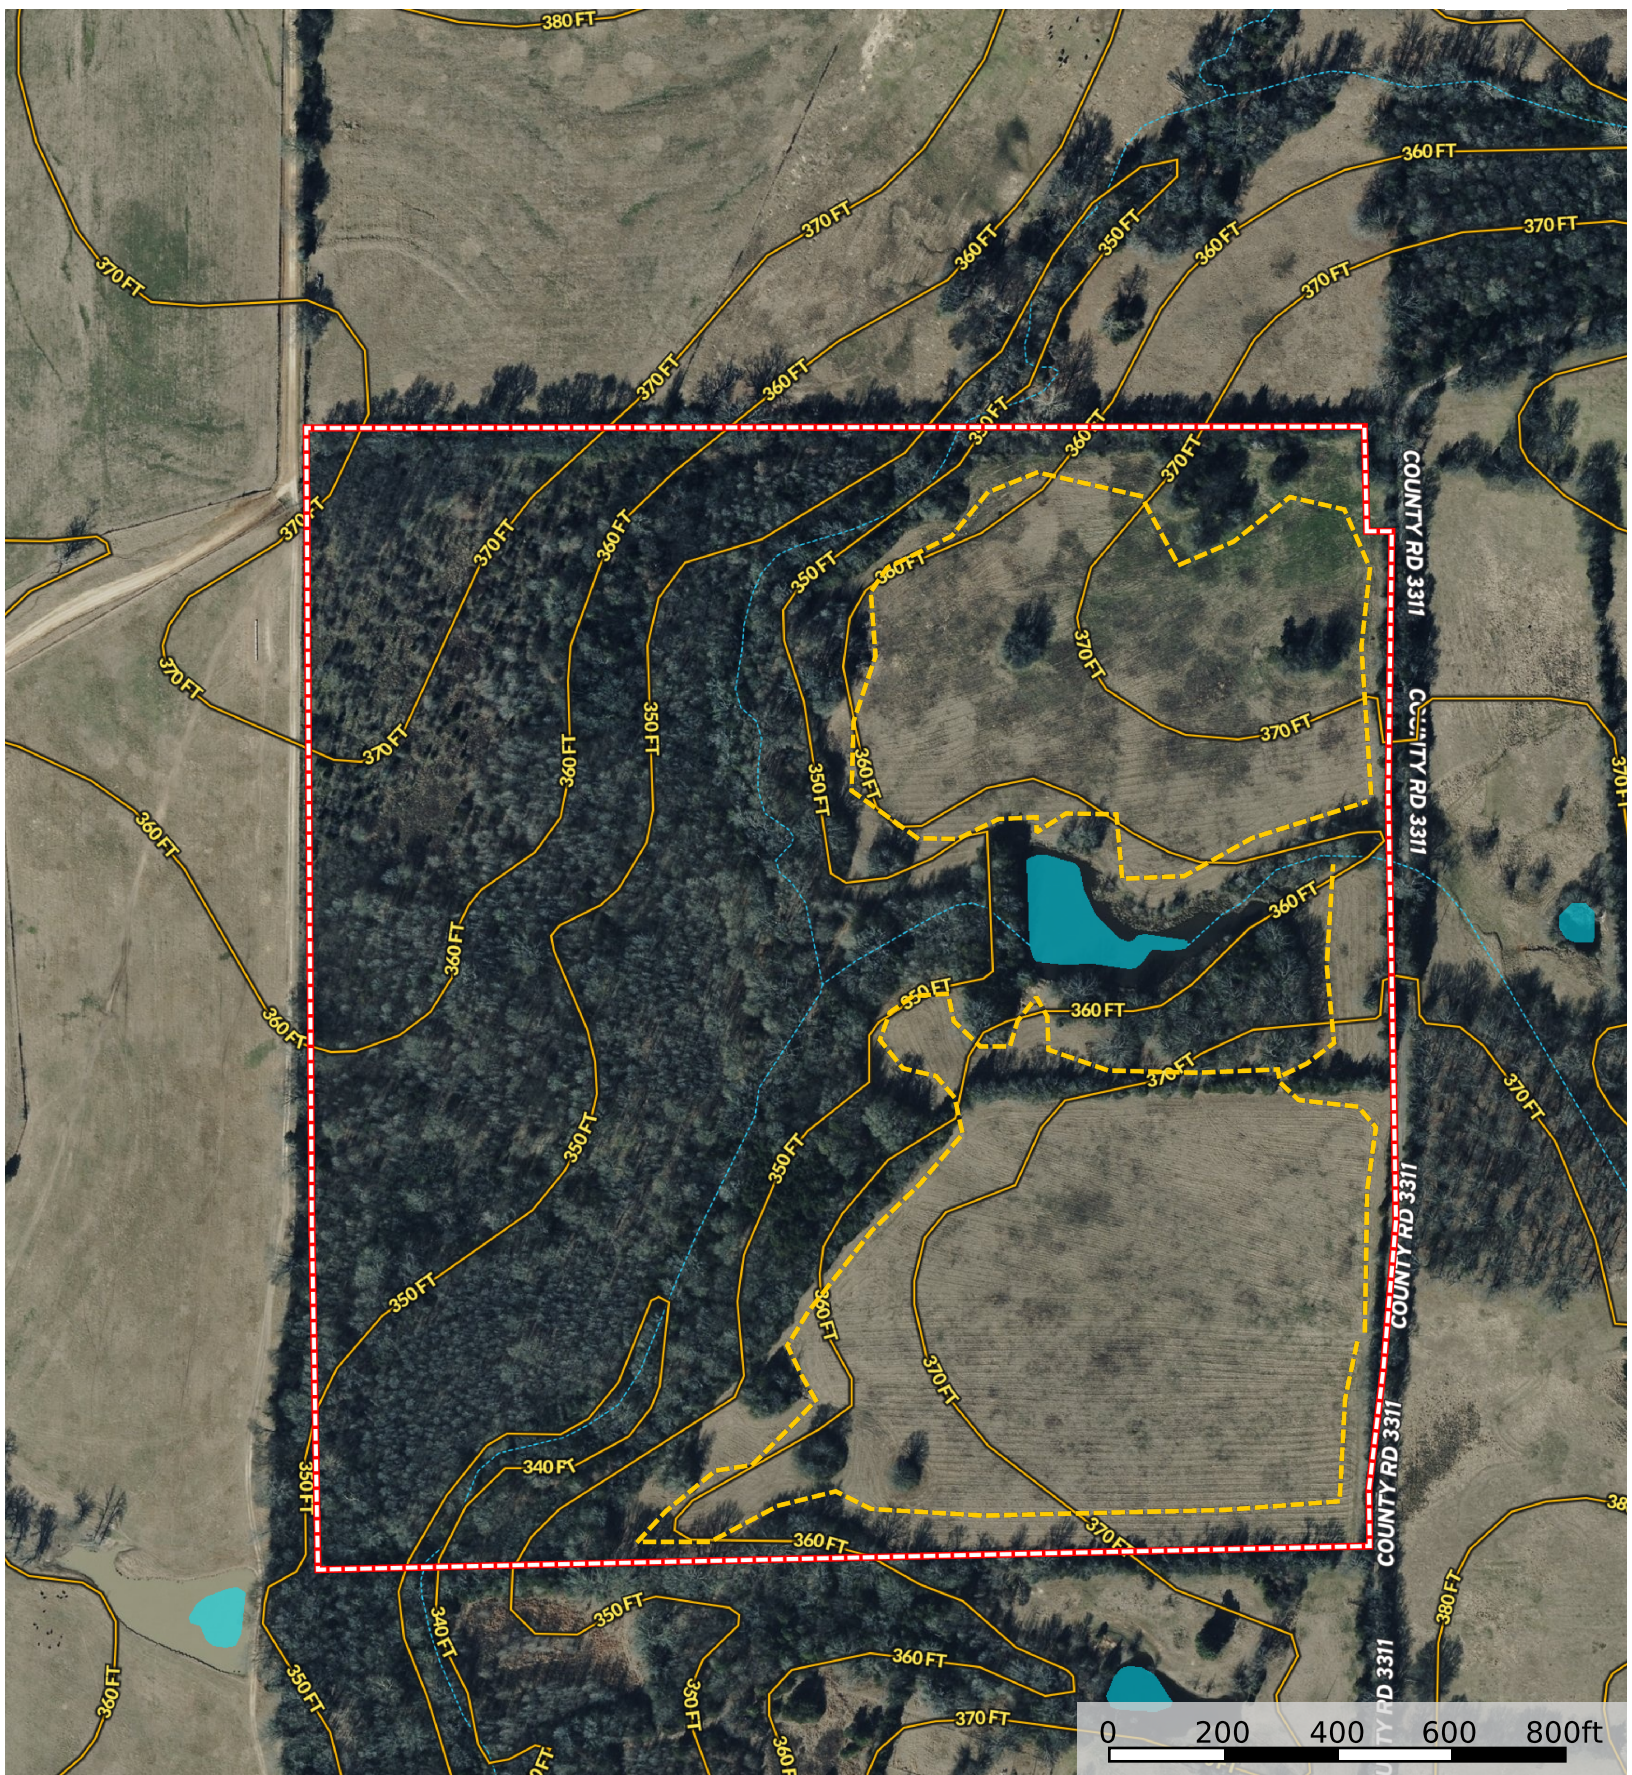

Winning Hand Ranch

Texas, AC +/-

- Road / Trail
- Boundary
- - - Stream, Intermittent
- River/Creek
- Water Body