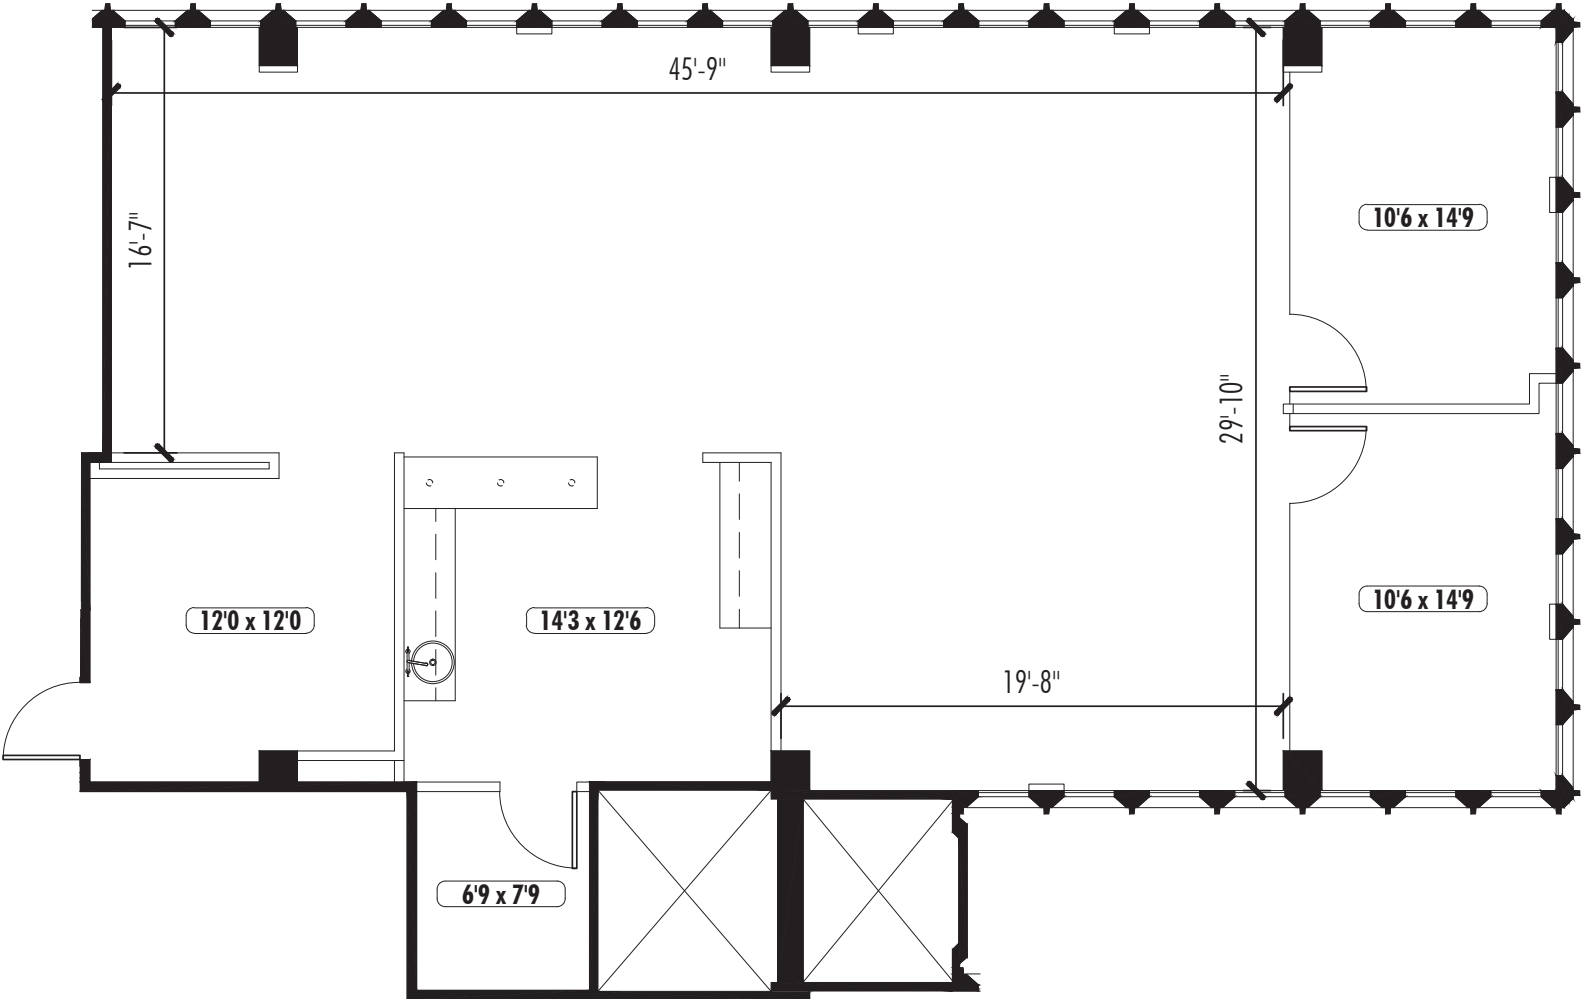

TOWER 235, SUITE 1930

2,105 RSF

KEY PLAN

PEACHTREE
CENTER