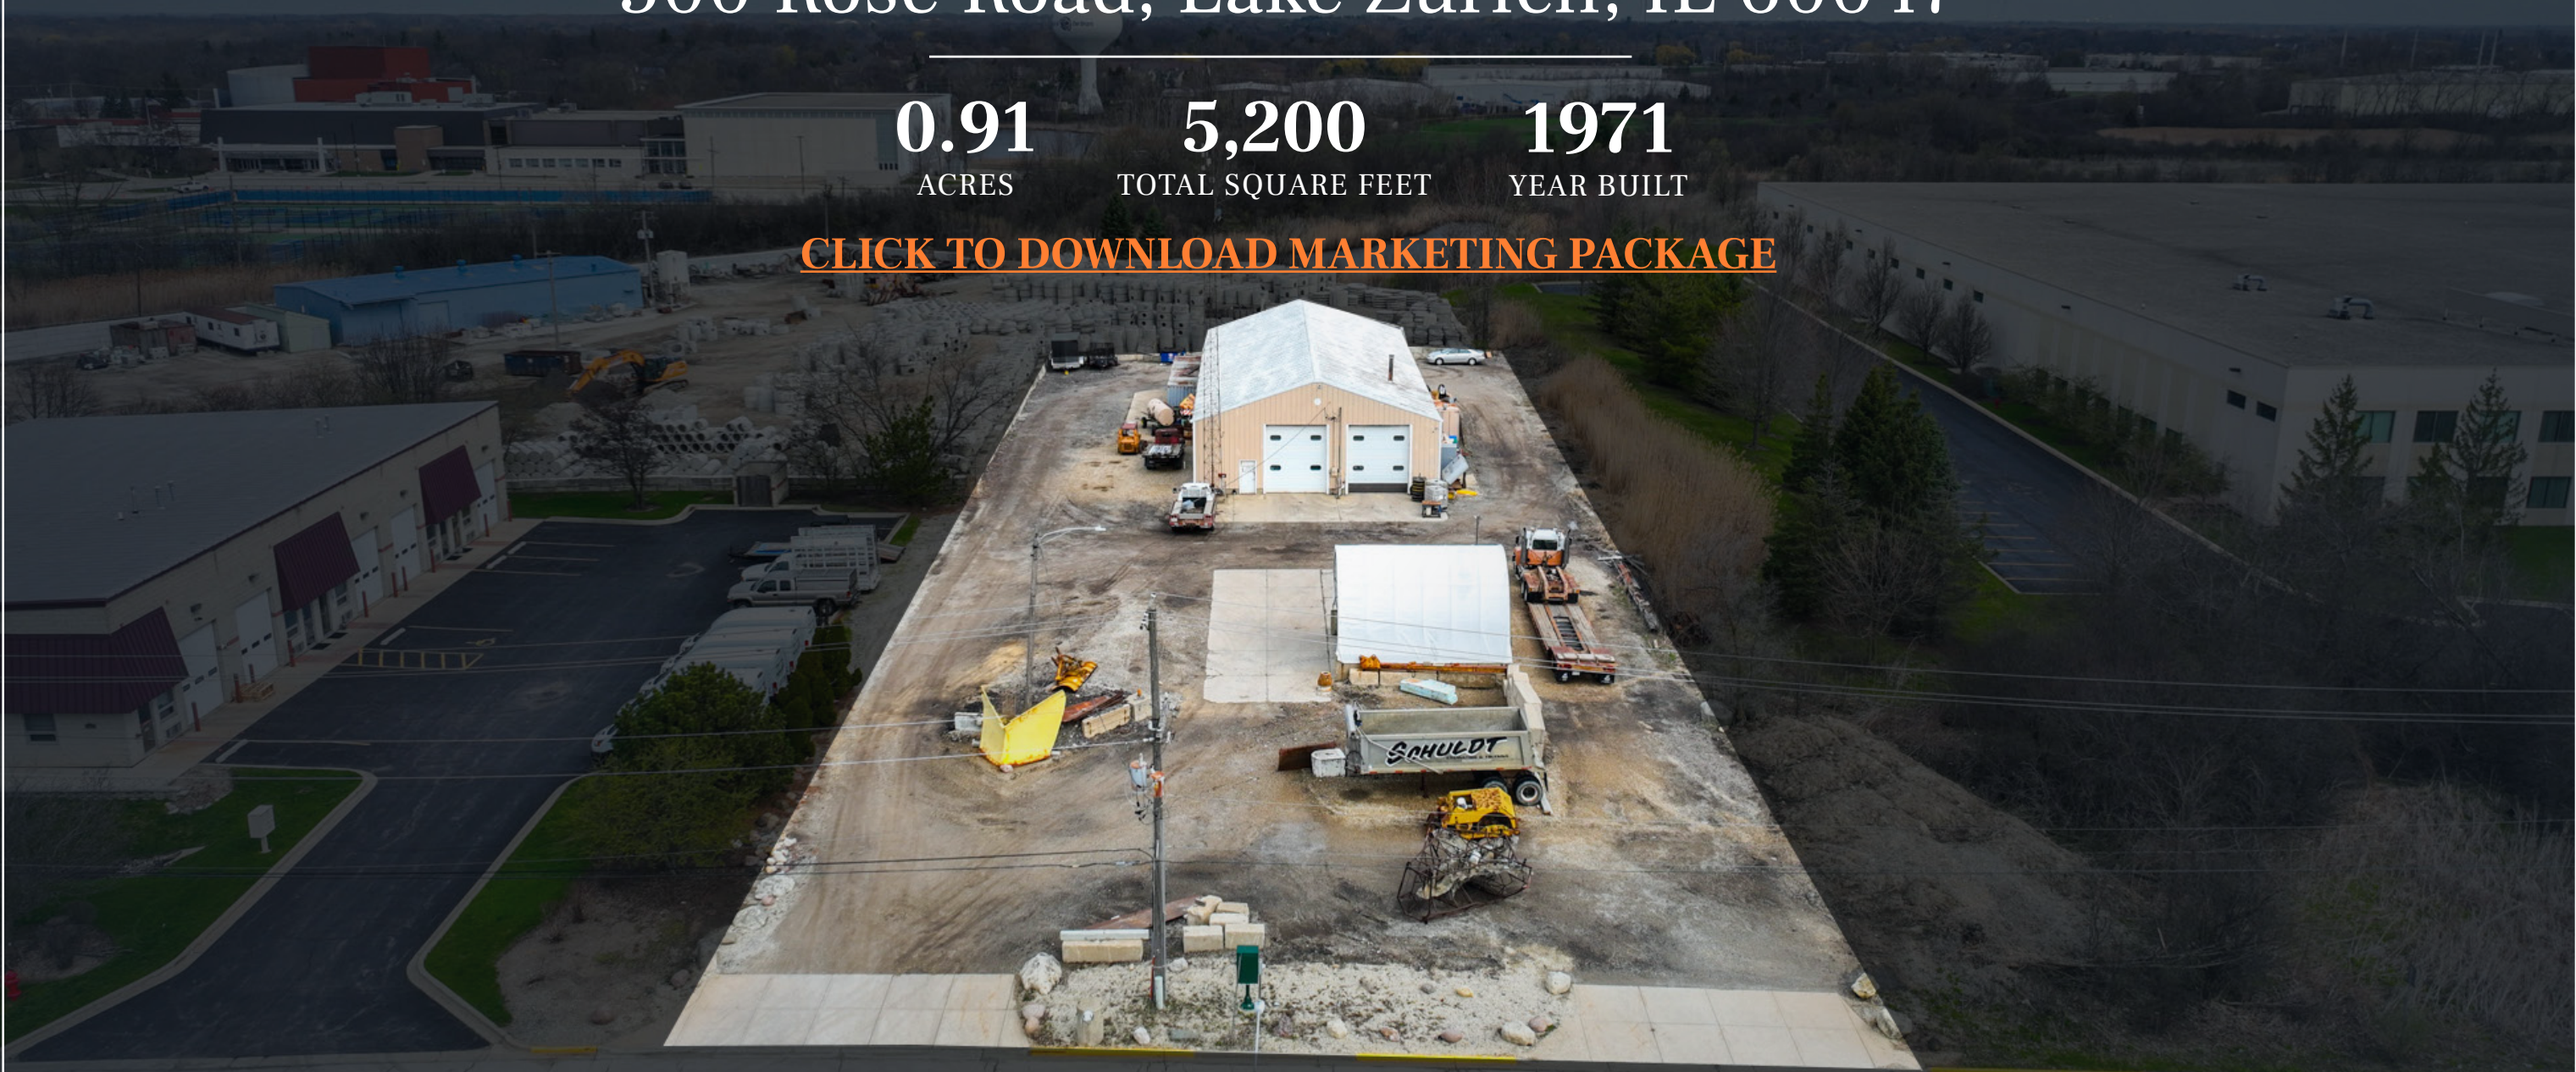

— JUST LISTED —

500 Rose Road, Lake Zurich, IL 60047

**0.91**  
ACRES

**5,200**  
TOTAL SQUARE FEET

**1971**  
YEAR BUILT

[CLICK TO DOWNLOAD MARKETING PACKAGE](#)

Marcus & Millichap  
TAG INDUSTRIAL GROUP